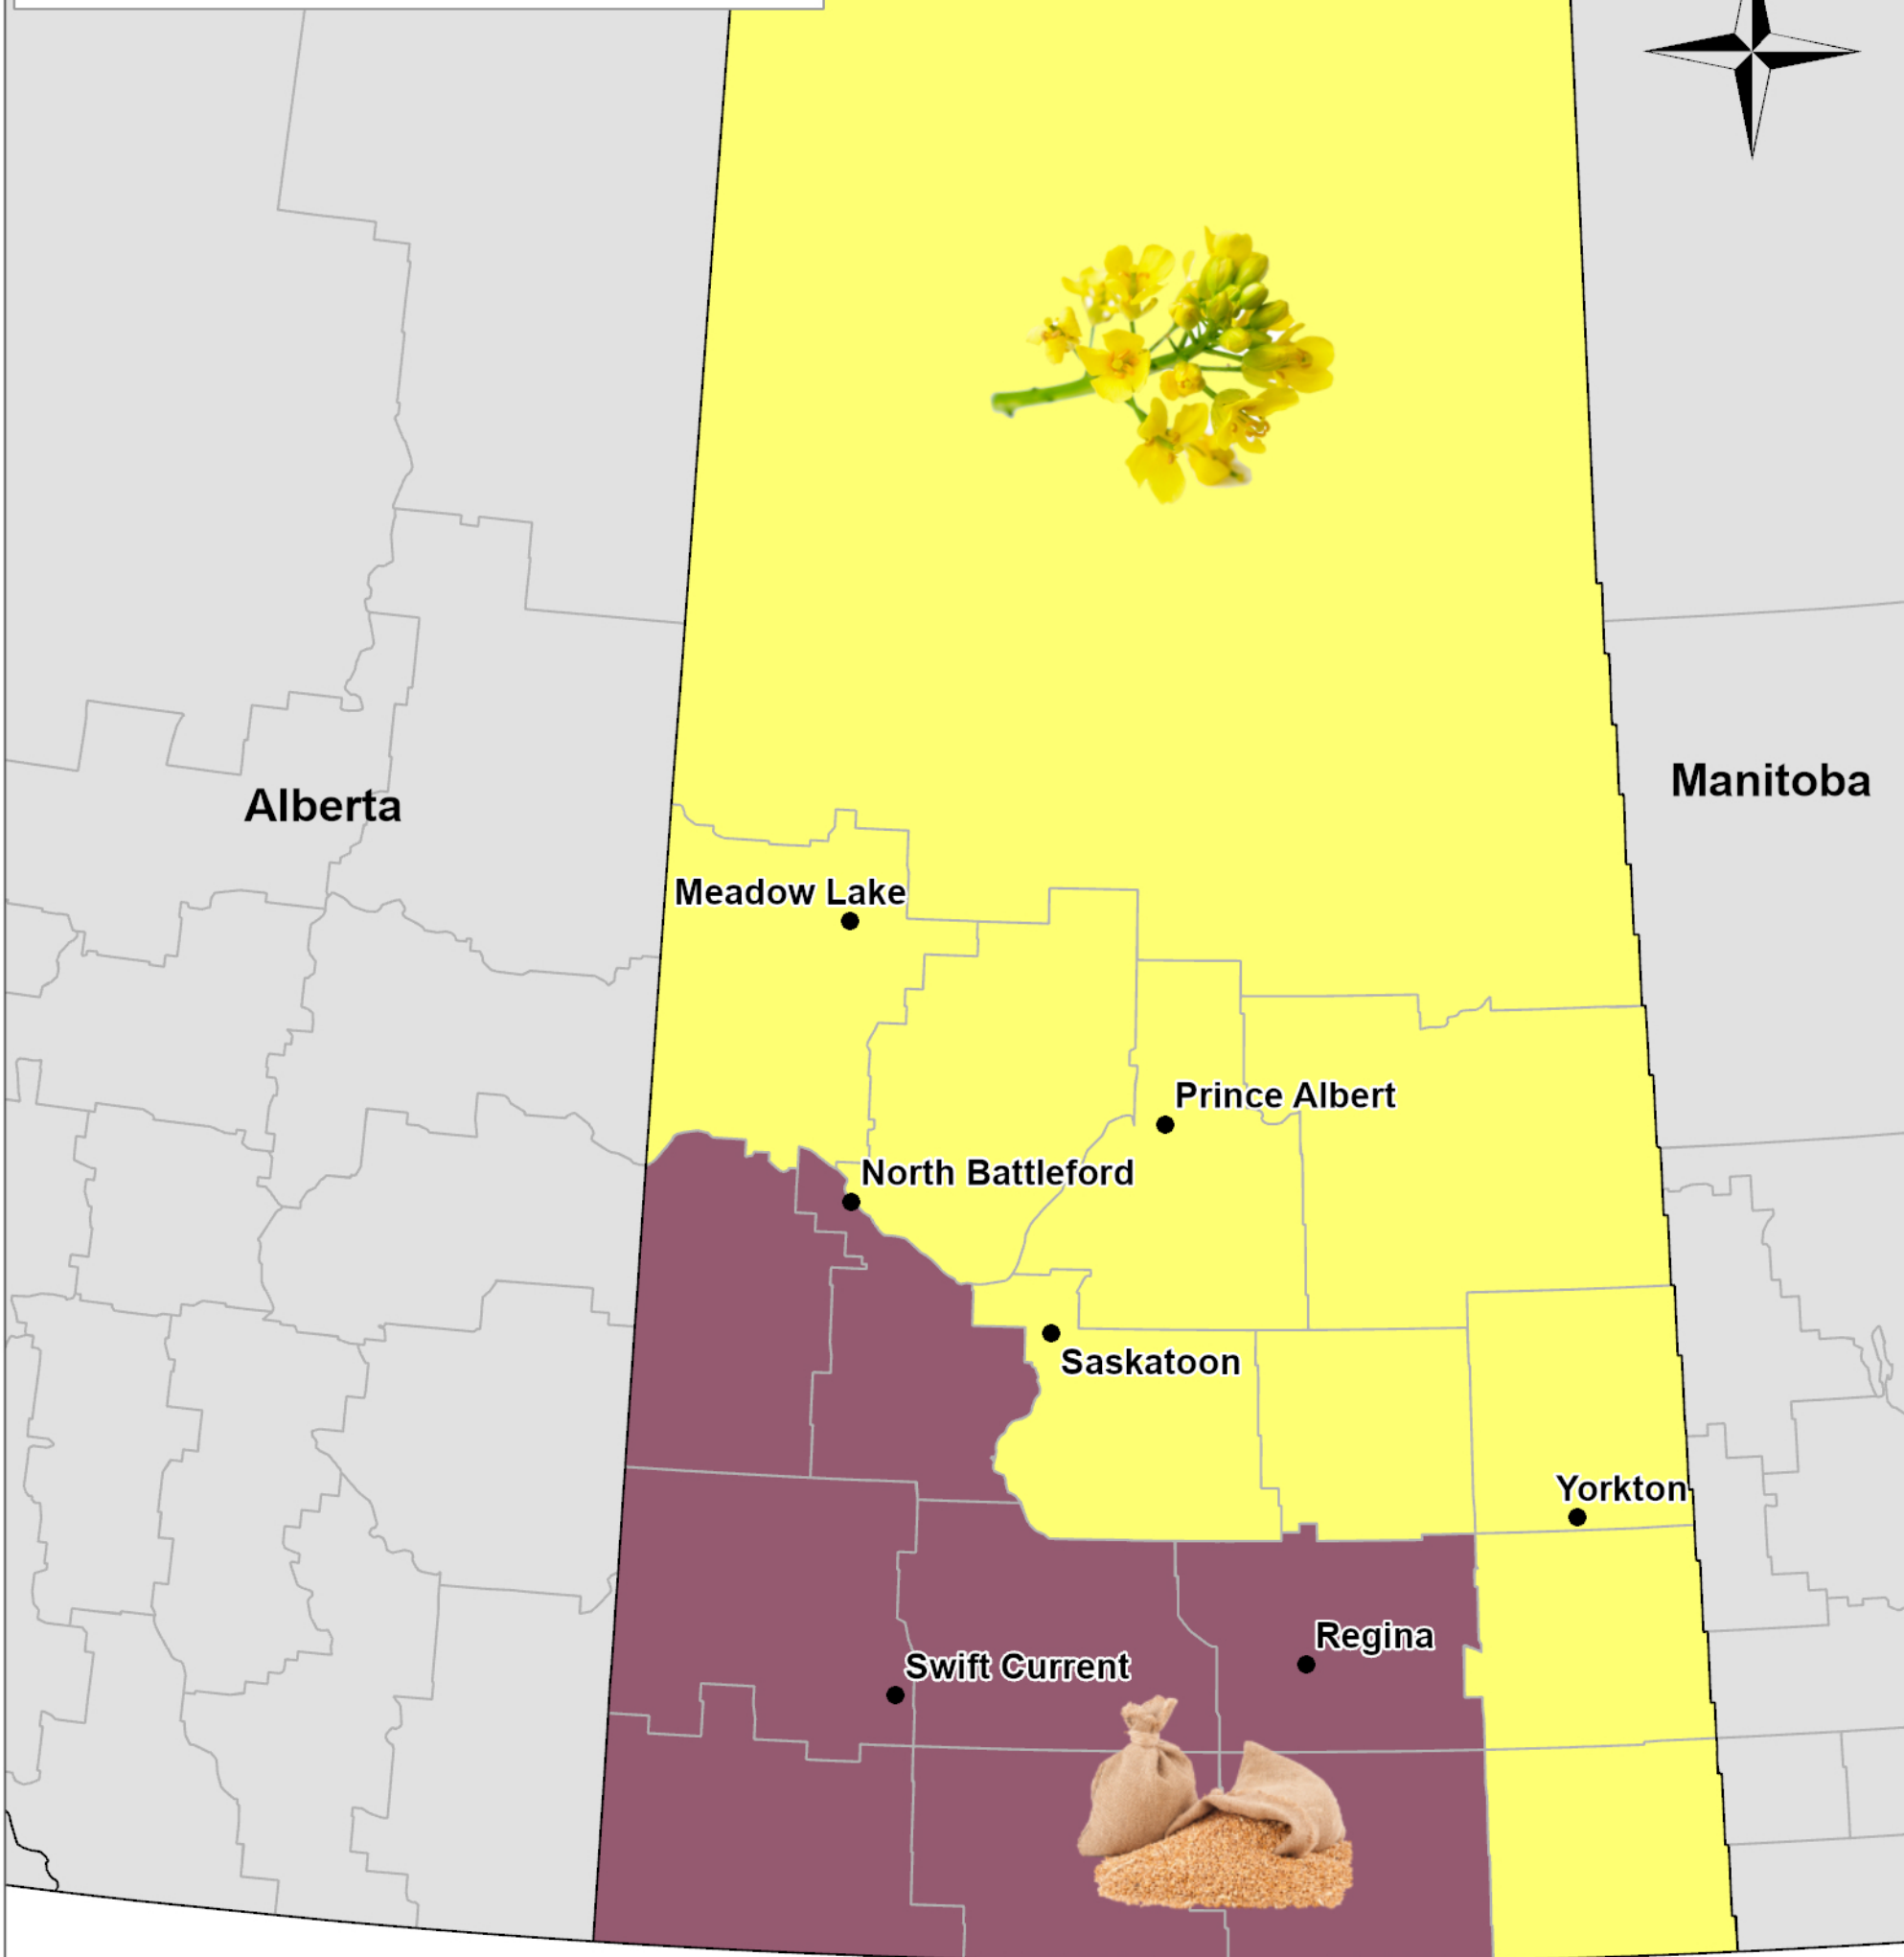

SASKATCHEWAN

Dominant farm type by total operating revenues, excluding forest products, census division (CD), 2021

Farm type and 2017 North American Industry Classification System (NAICS) code

-  Oilseed (except soybean) farming (111120)
-  Other grain farming (111190)

-  Census division boundaries
-  Provincial and territorial boundaries
-  Main cities

United States of America

Source: Statistics Canada, Census of Agriculture, 2021.