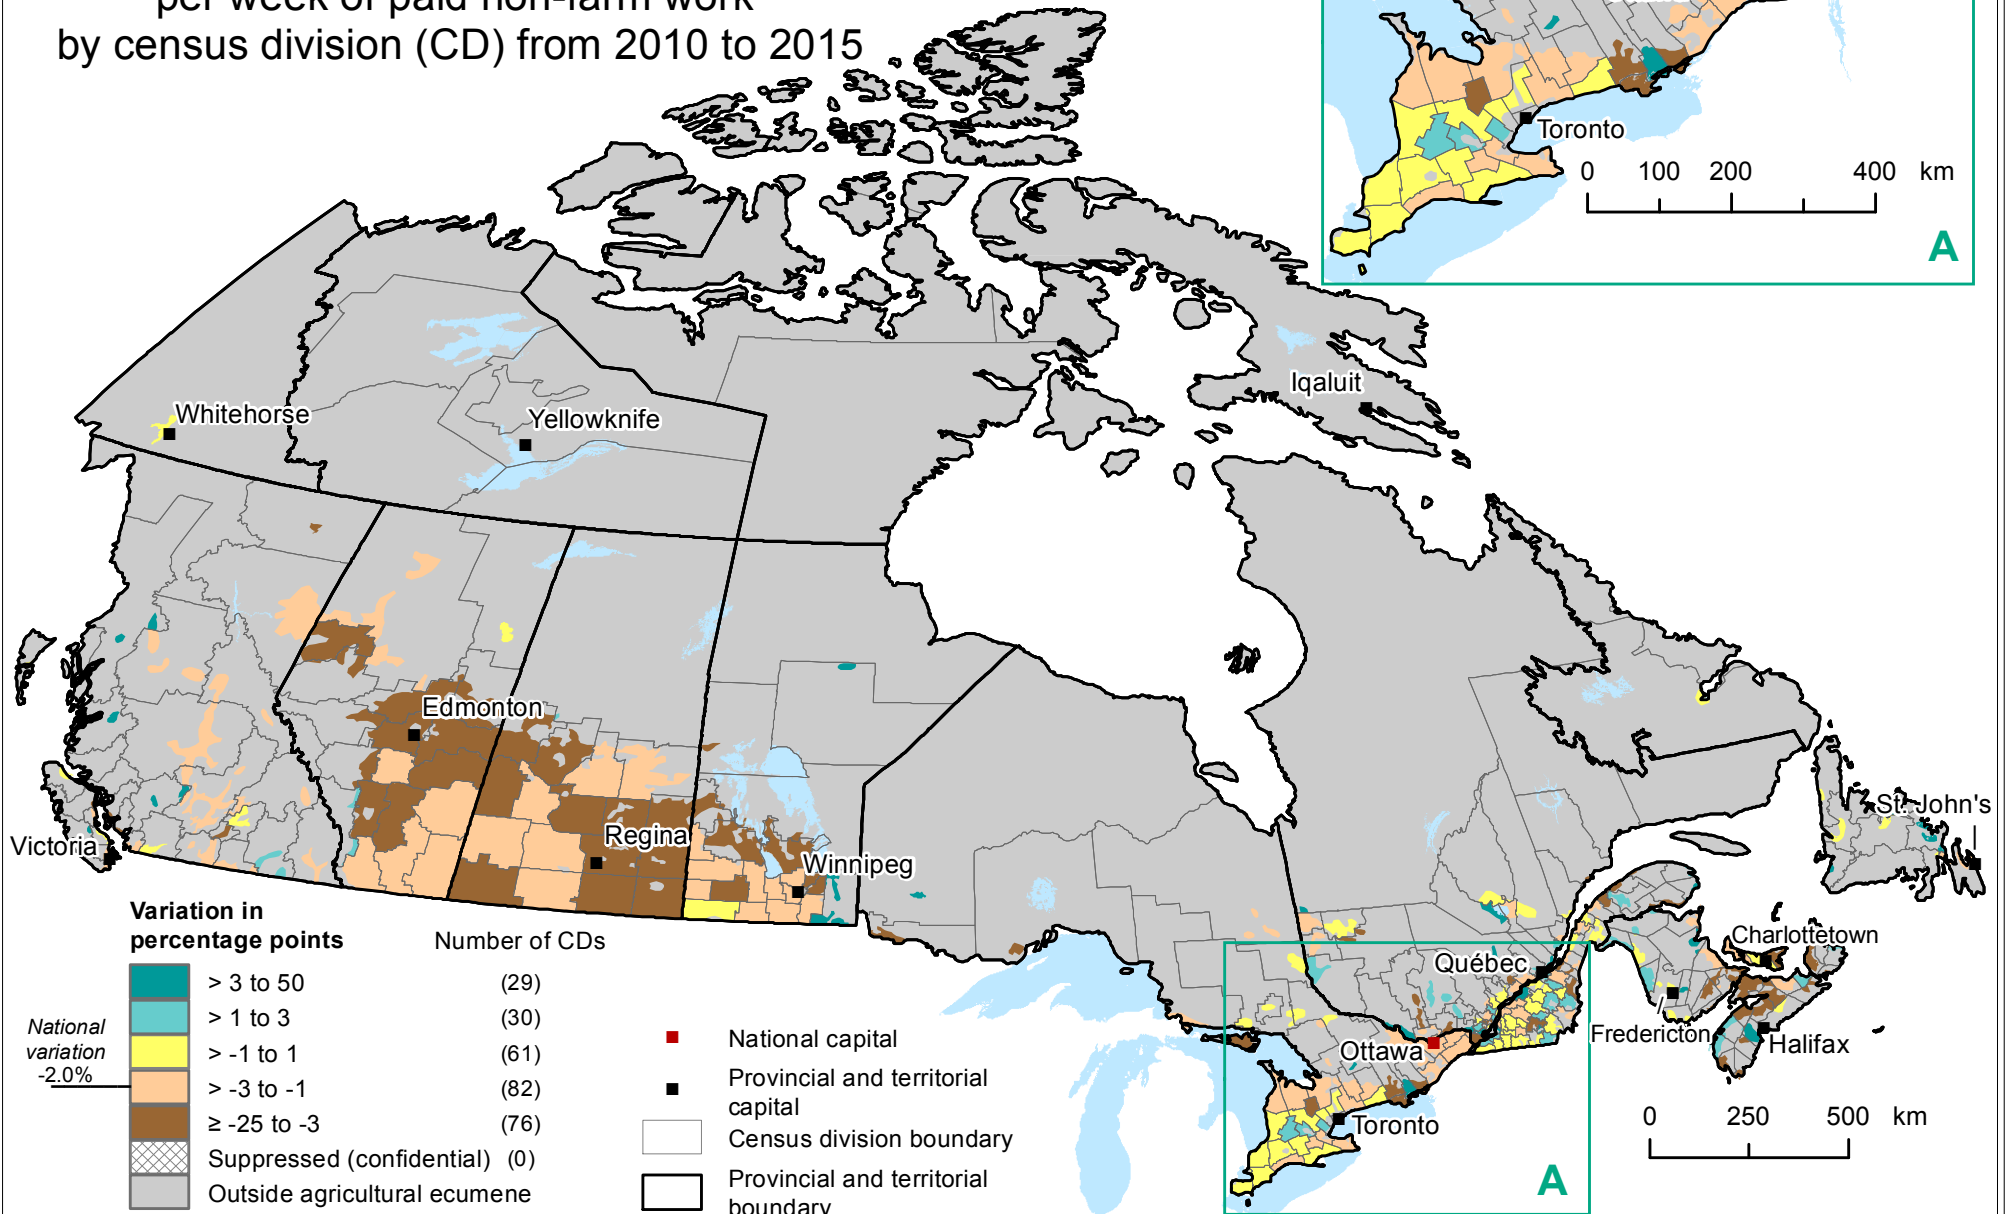

CANADA

Change in proportion of farm operators reporting, on average, more than 40 hours per week of paid non-farm work by census division (CD) from 2010 to 2015

Source: Statistics Canada, Agriculture Division, Census of Agriculture, 2011 and 2016.