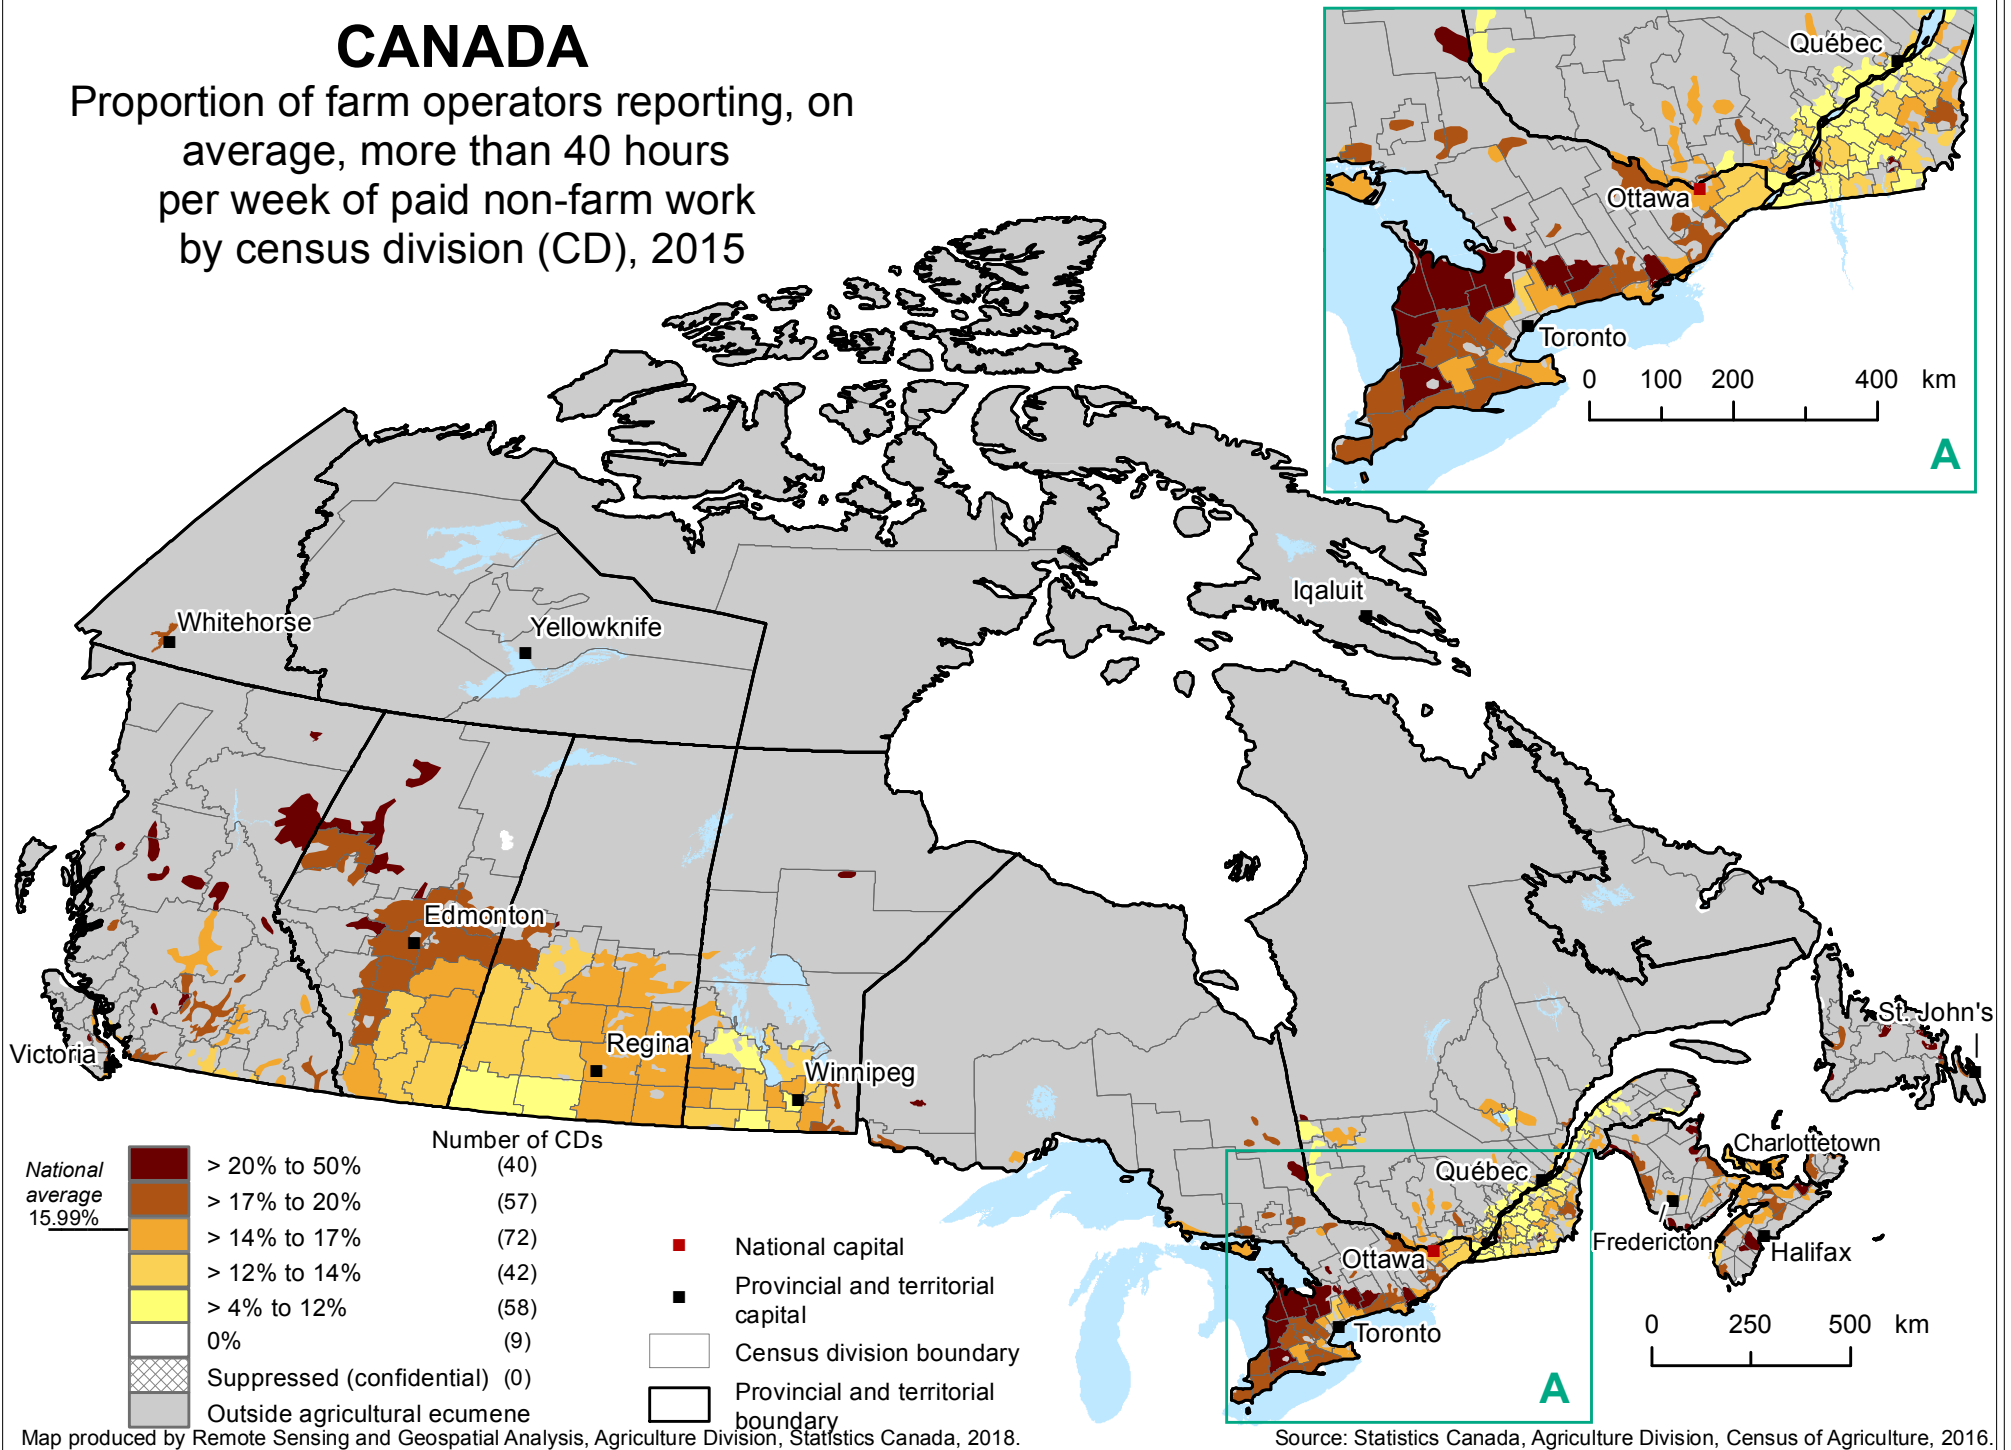

CANADA

Proportion of farm operators reporting, on average, more than 40 hours per week of paid non-farm work by census division (CD), 2015

Map produced by Remote Sensing and Geospatial Analysis, Agriculture Division, Statistics Canada, 2018.

Source: Statistics Canada, Agriculture Division, Census of Agriculture, 2016.