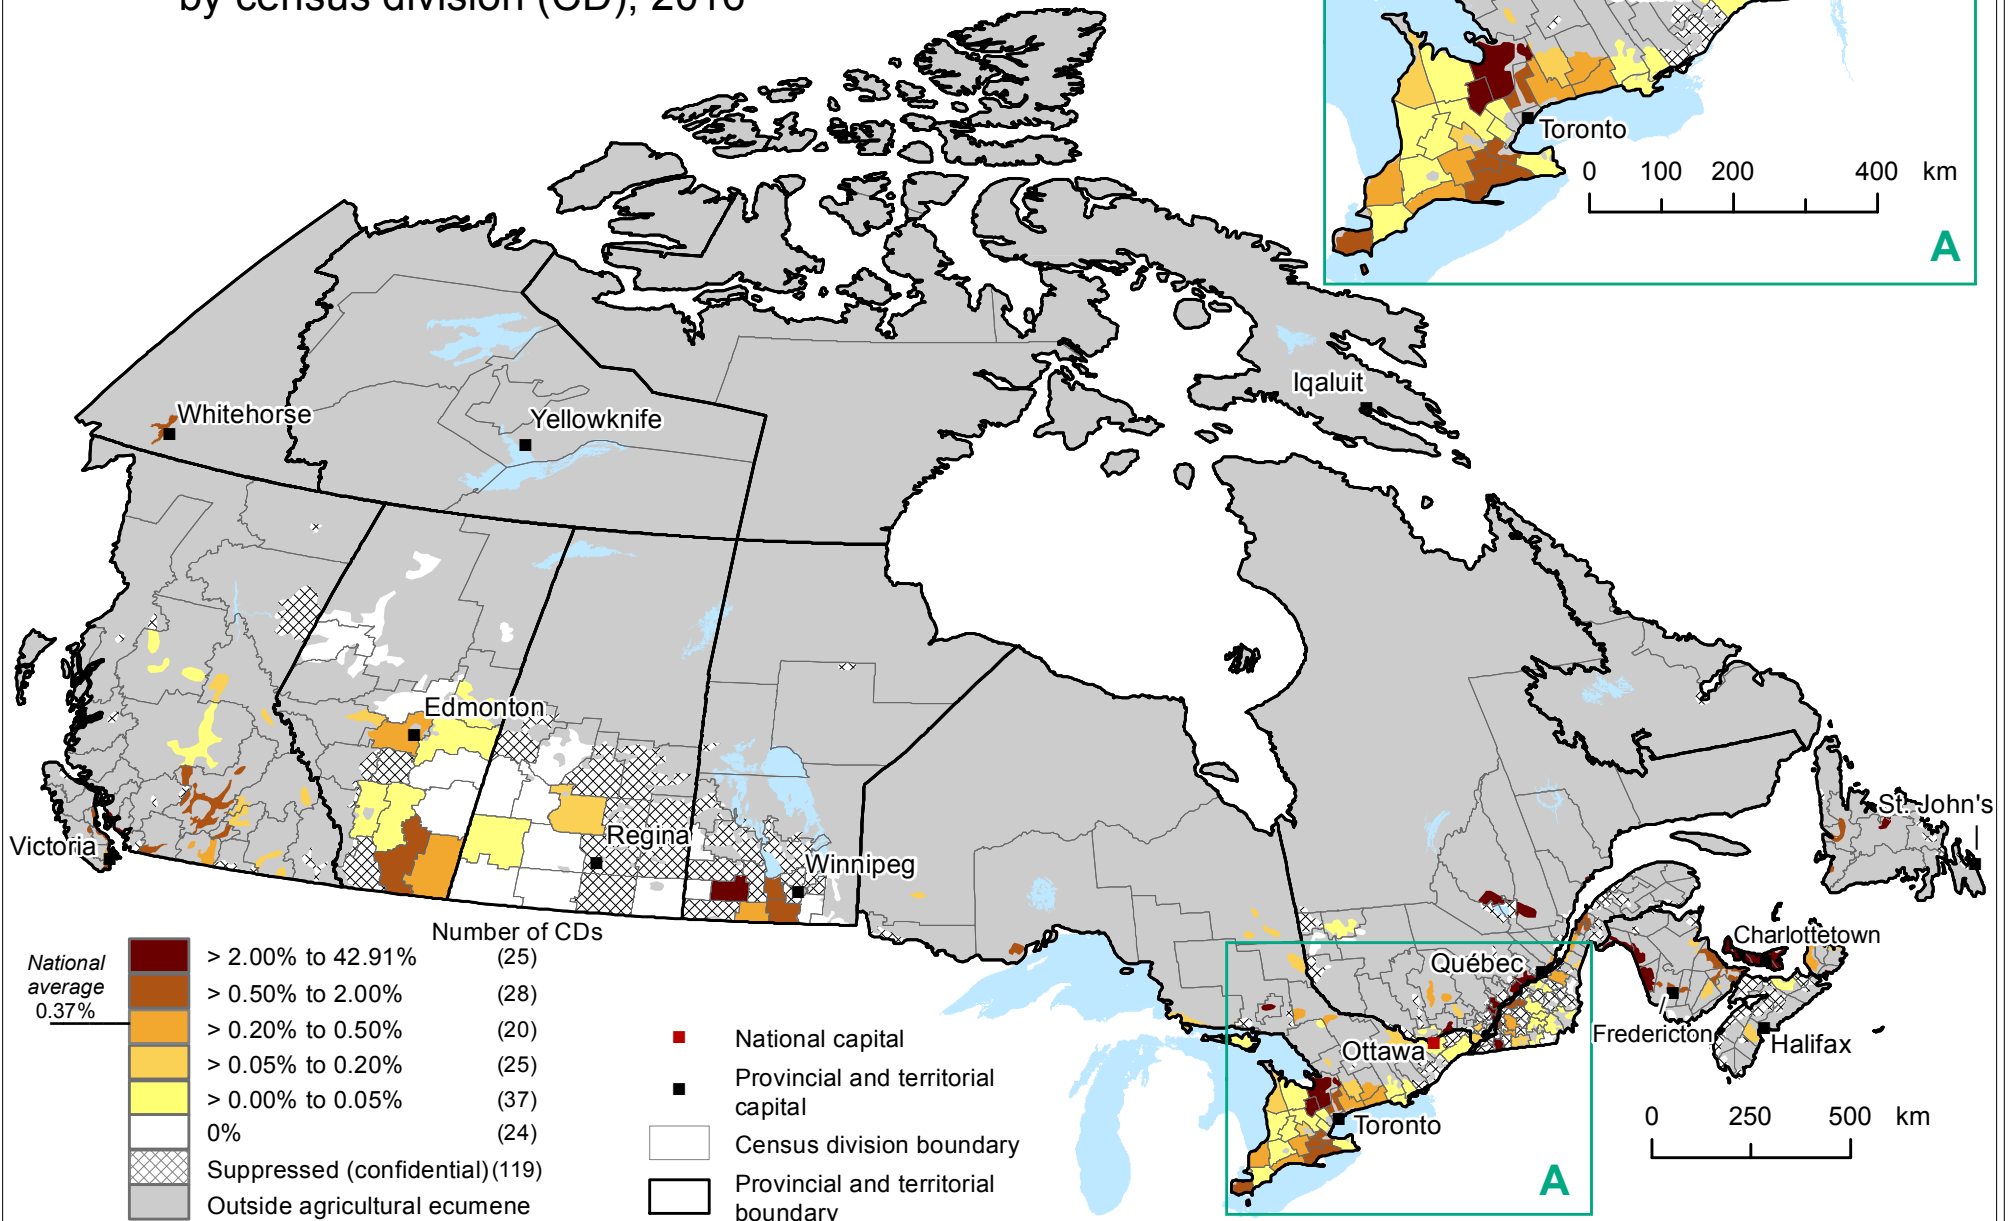

CANADA

Potato area as a proportion of total field crop area by census division (CD), 2016

Map produced by Remote Sensing and Geospatial Analysis, Agriculture Division, Statistics Canada, 2018.

Source: Statistics Canada, Agriculture Division, Census of Agriculture, 2016.