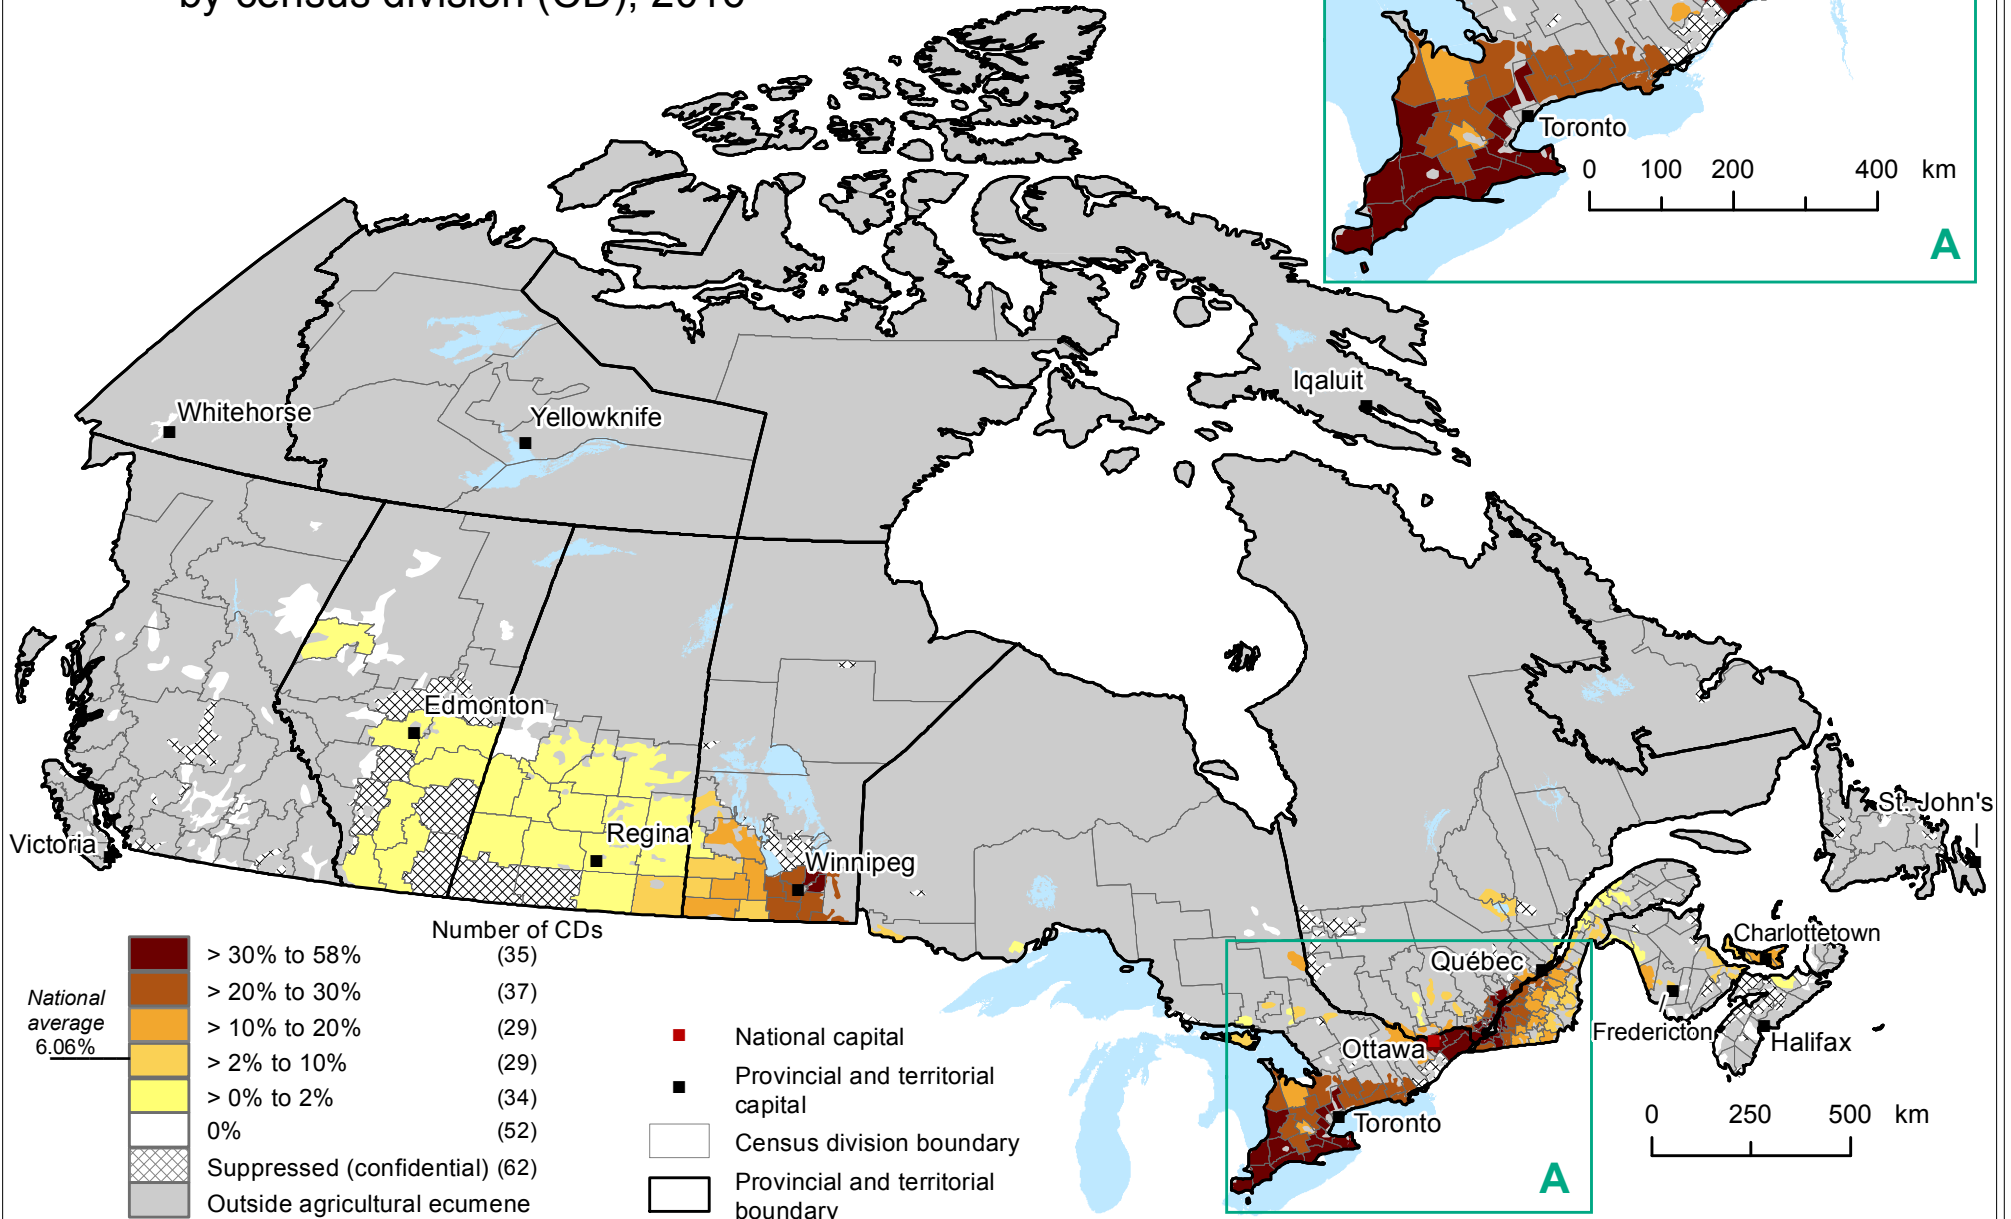

CANADA

Soybean area as a proportion of total field crop area by census division (CD), 2016

Map produced by Remote Sensing and Geospatial Analysis, Agriculture Division, Statistics Canada, 2018.

Source: Statistics Canada, Agriculture Division, Census of Agriculture, 2016.