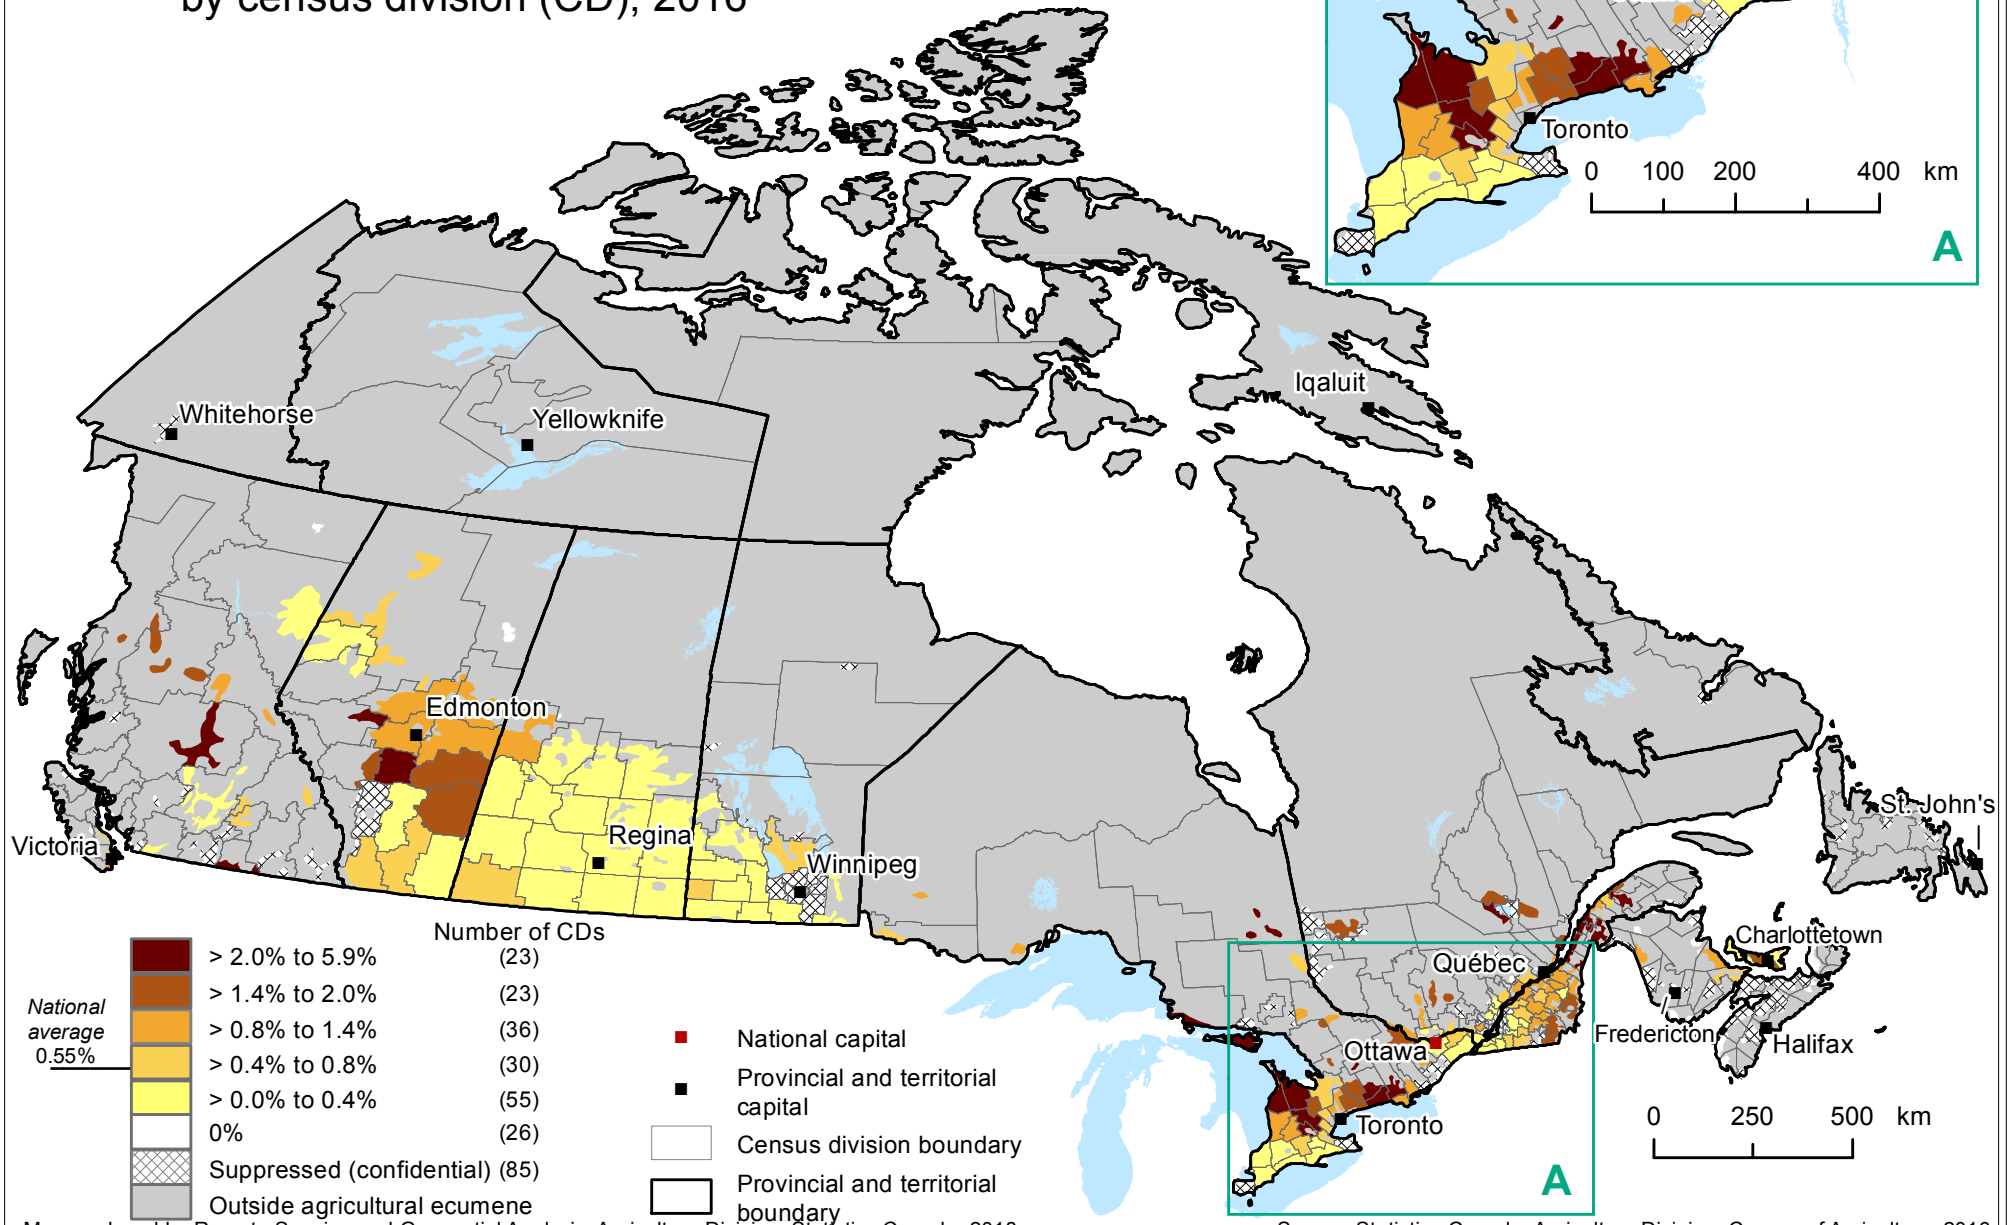

# CANADA

Mixed grains area as a proportion of total field crop area by census division (CD), 2016

Map produced by Remote Sensing and Geospatial Analysis, Agriculture Division, Statistics Canada, 2018.

Source: Statistics Canada, Agriculture Division, Census of Agriculture, 2016.