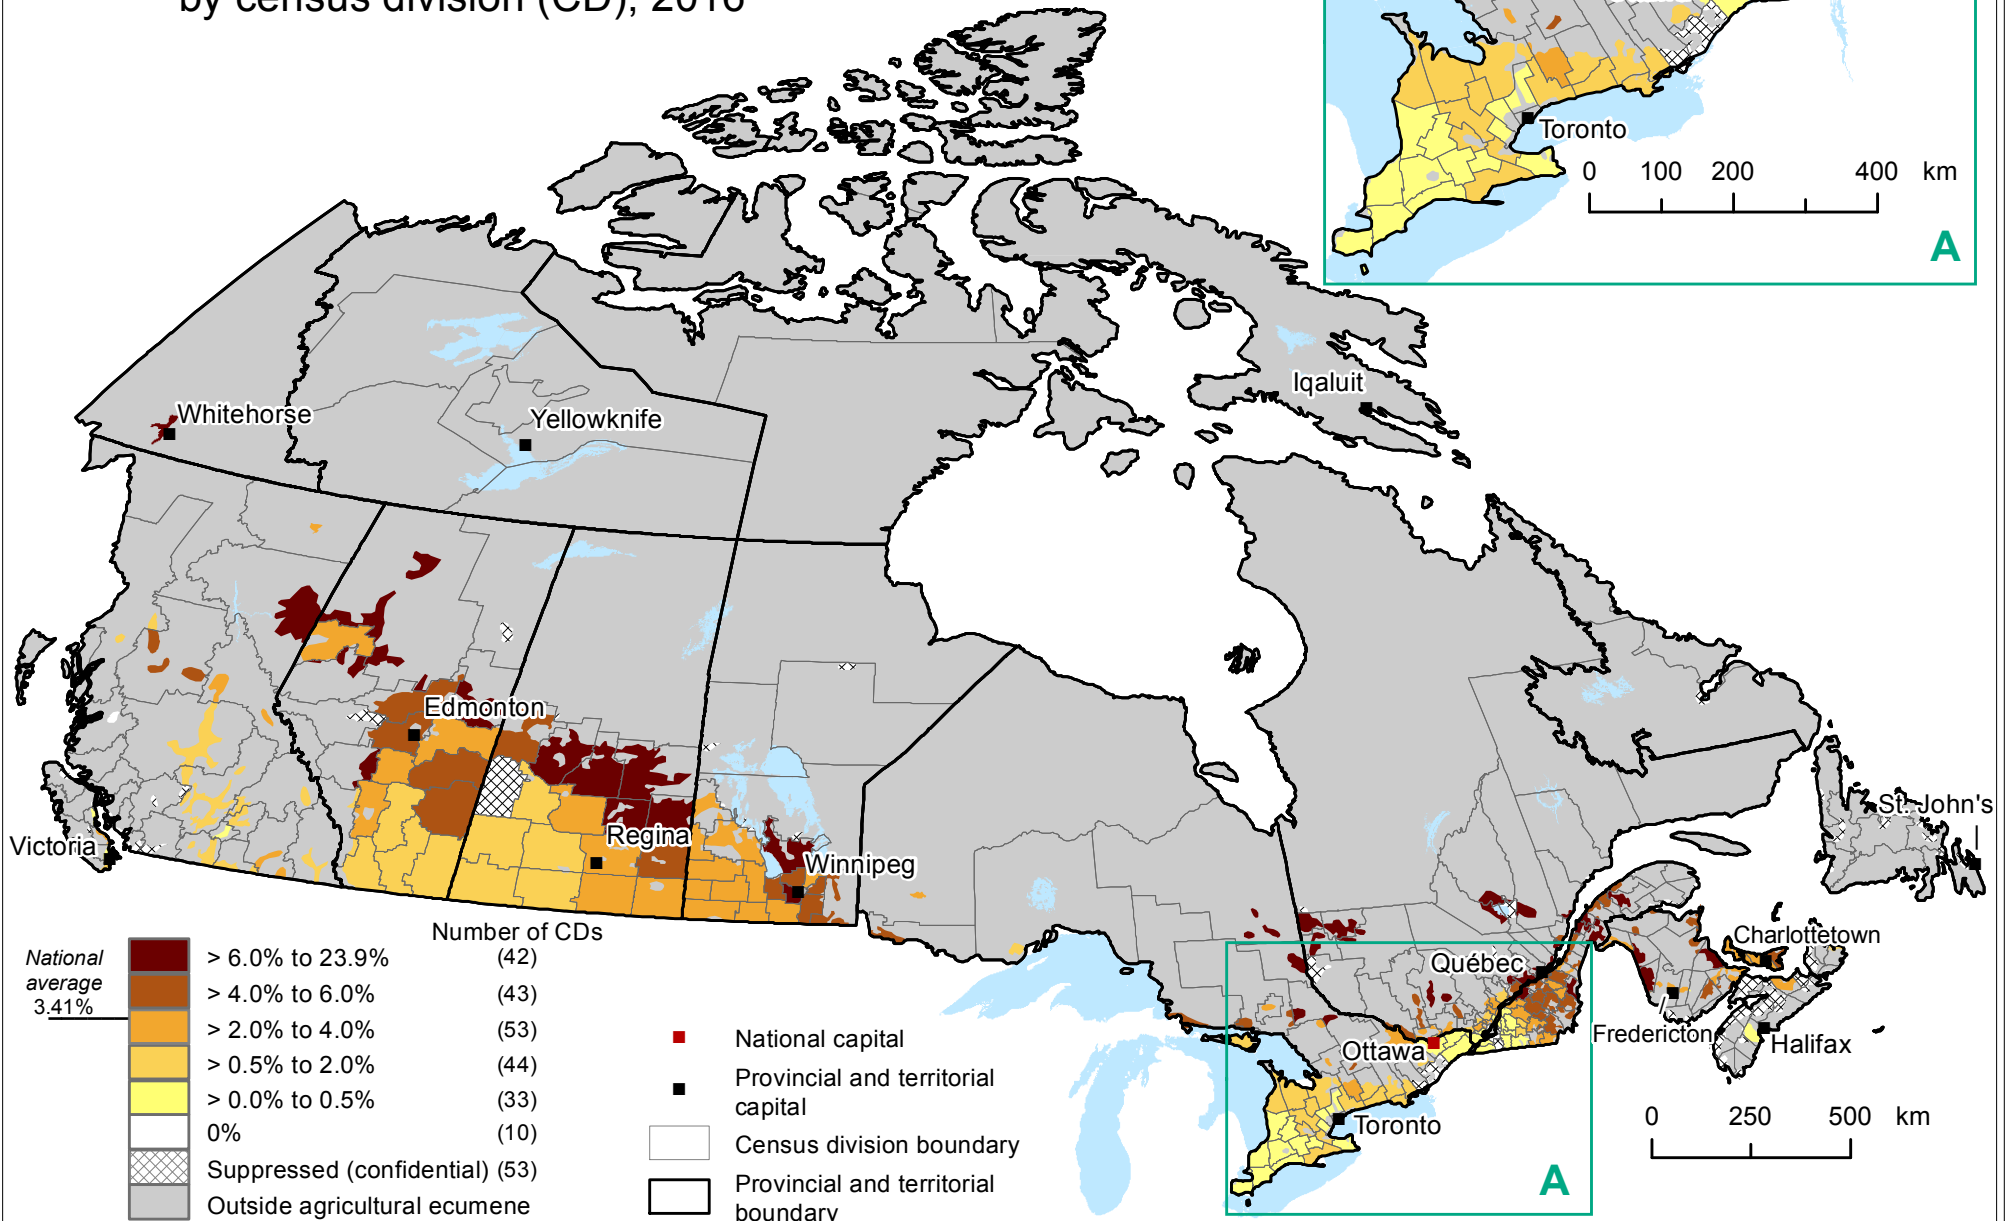

CANADA

Oats area as a proportion of total field crop area by census division (CD), 2016

Map produced by Remote Sensing and Geospatial Analysis, Agriculture Division, Statistics Canada, 2018.

Source: Statistics Canada, Agriculture Division, Census of Agriculture, 2016.