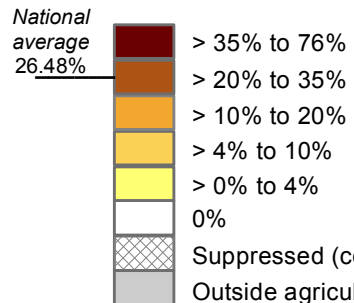

# CANADA

Proportion of farms reporting field crops that used automated steering by census division (CD), 2016

Map produced by Remote Sensing and Geospatial Analysis, Agriculture Division, Statistics Canada, 2018.

Source: Statistics Canada, Agriculture Division, Census of Agriculture, 2016.