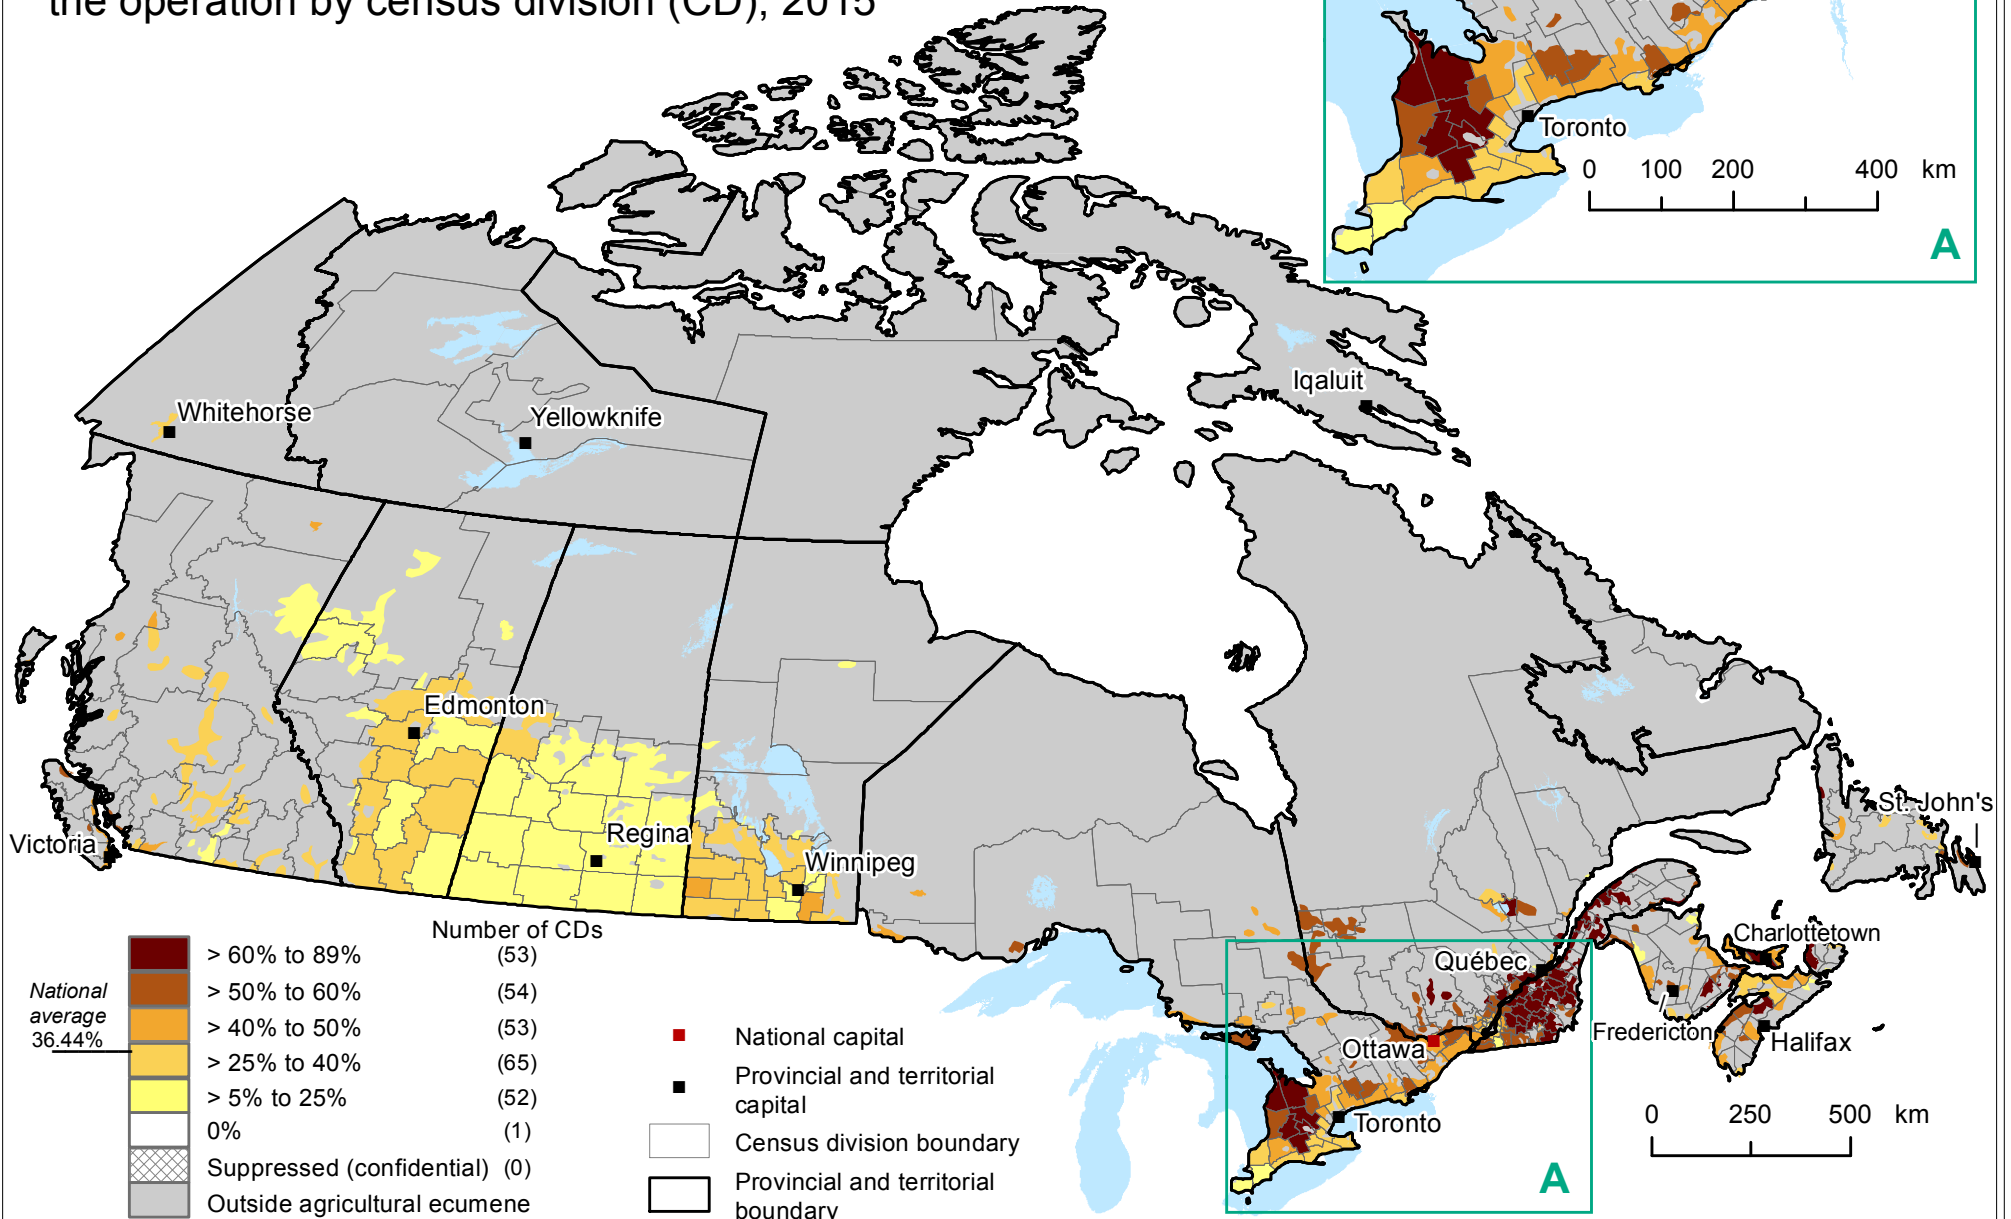

# CANADA

Proportion of farms reporting cropland or pasture where manure was applied on the operation by census division (CD), 2015

Map produced by Remote Sensing and Geospatial Analysis, Agriculture Division, Statistics Canada, 2018.

Source: Statistics Canada, Agriculture Division, Census of Agriculture, 2016.