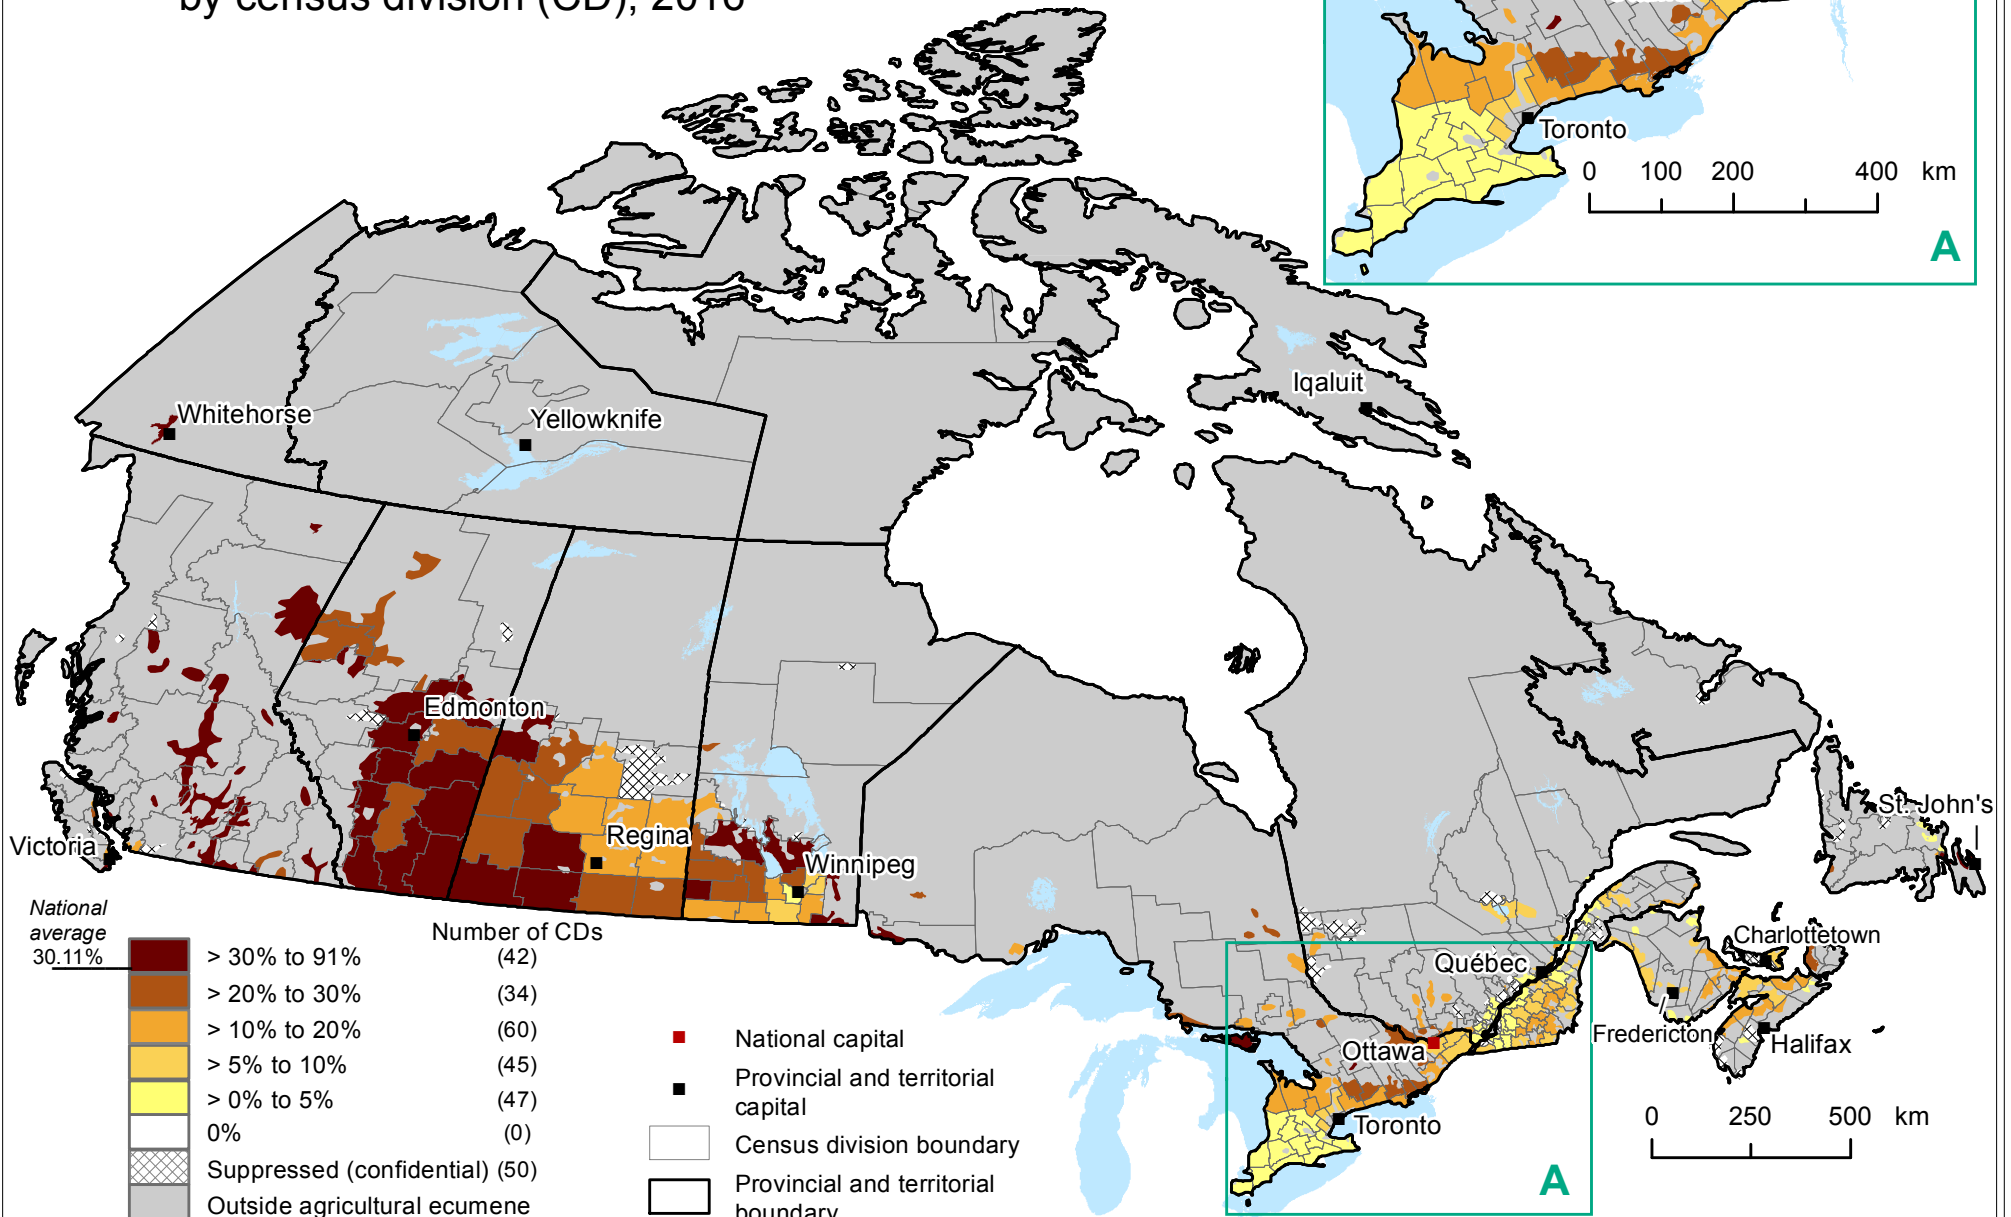

# CANADA

Total pasture area as a proportion of total farm area by census division (CD), 2016

Map produced by Remote Sensing and Geospatial Analysis, Agriculture Division, Statistics Canada, 2018.

Source: Statistics Canada, Agriculture Division, Census of Agriculture, 2016.