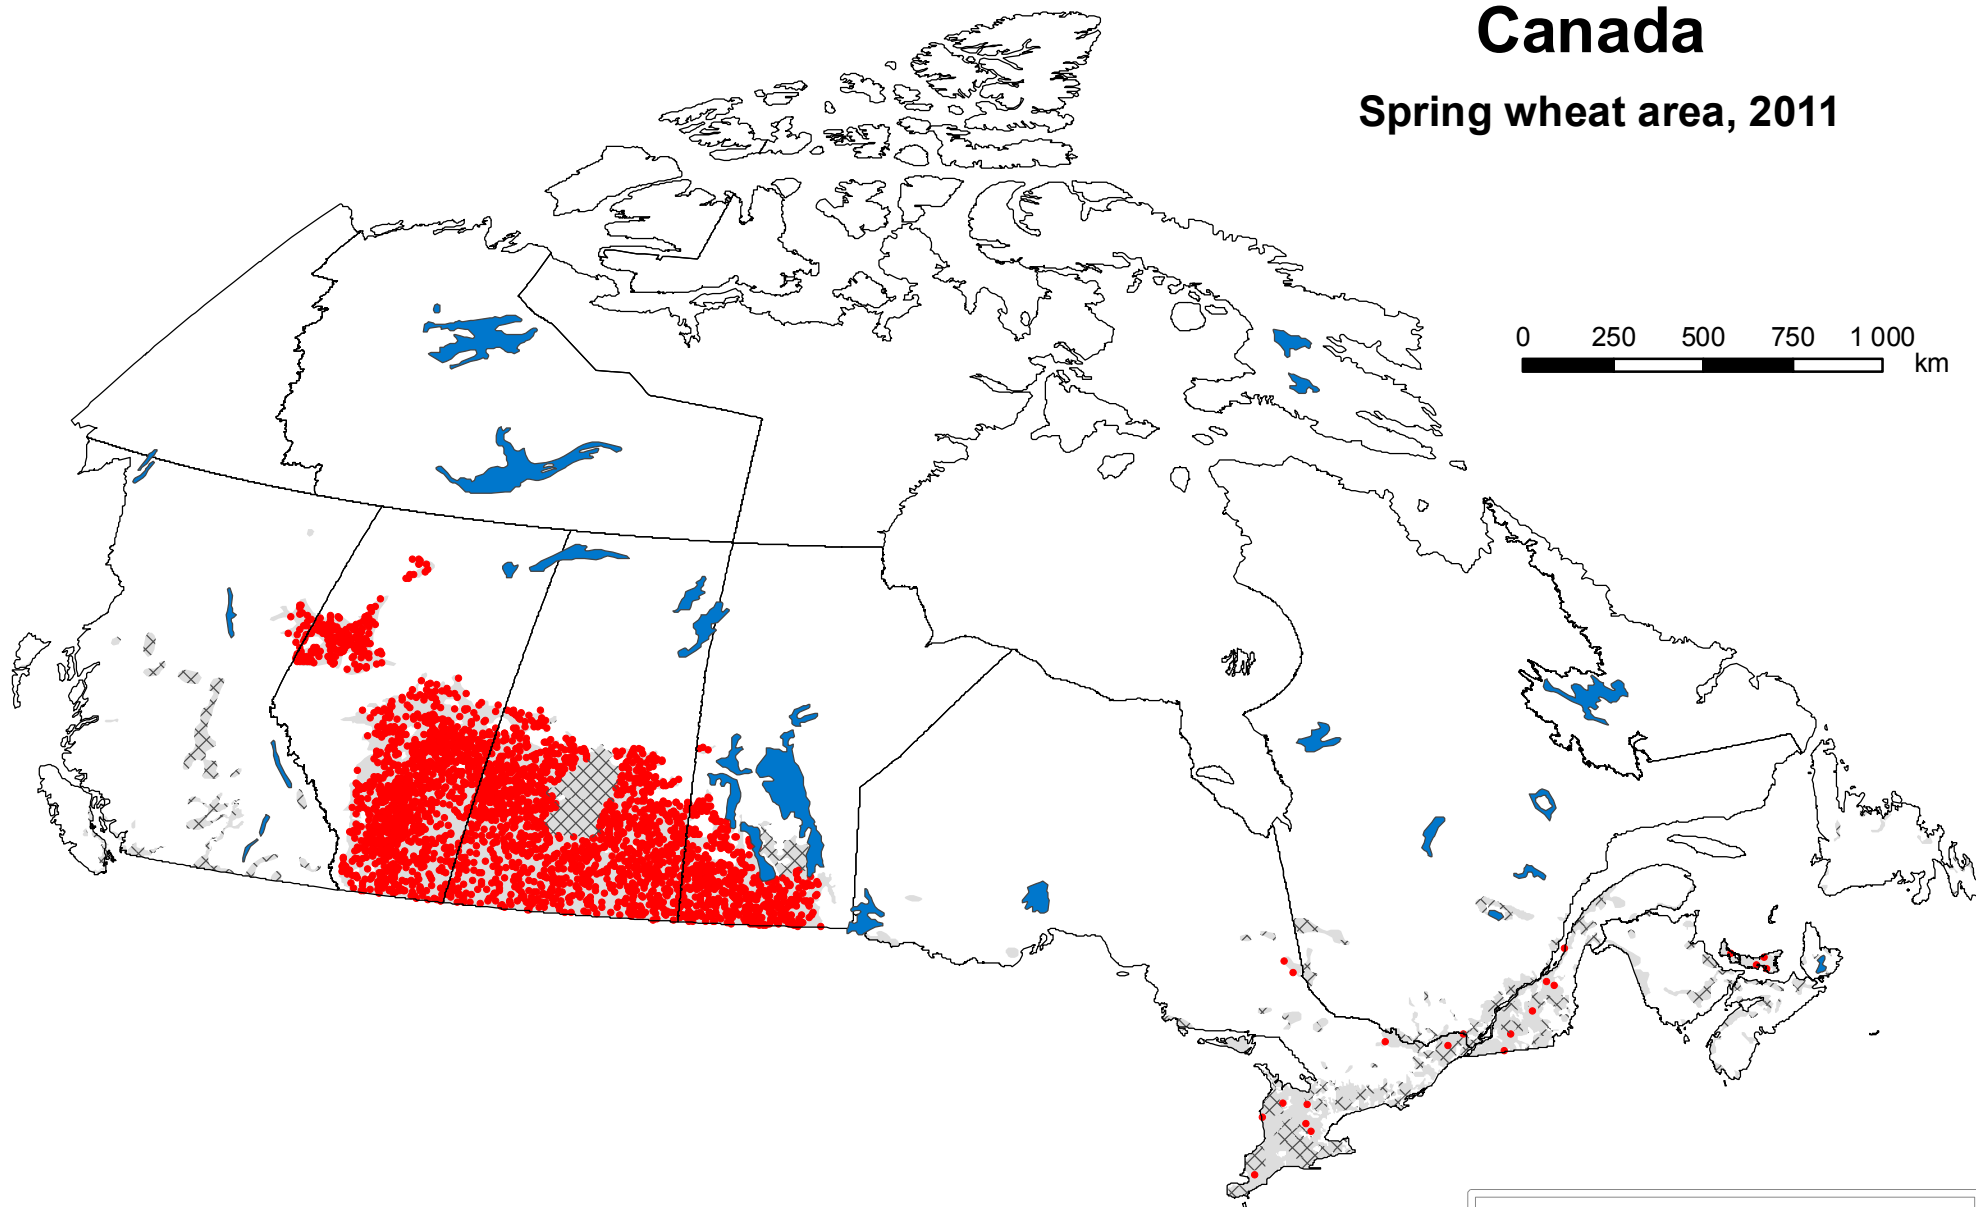

Canada

Spring wheat area, 2011

0 250 500 750 1 000 km

● 1 dot = 5,000 acres
= 2,024 hectares

■ 2011 agricultural ecumene

▨ suppressed (confidential)

Source: Statistics Canada, Census of Agriculture by census division, 2011.

Map produced by Remote Sensing and Geospatial Analysis, Agriculture Division, Statistics Canada, 2014.