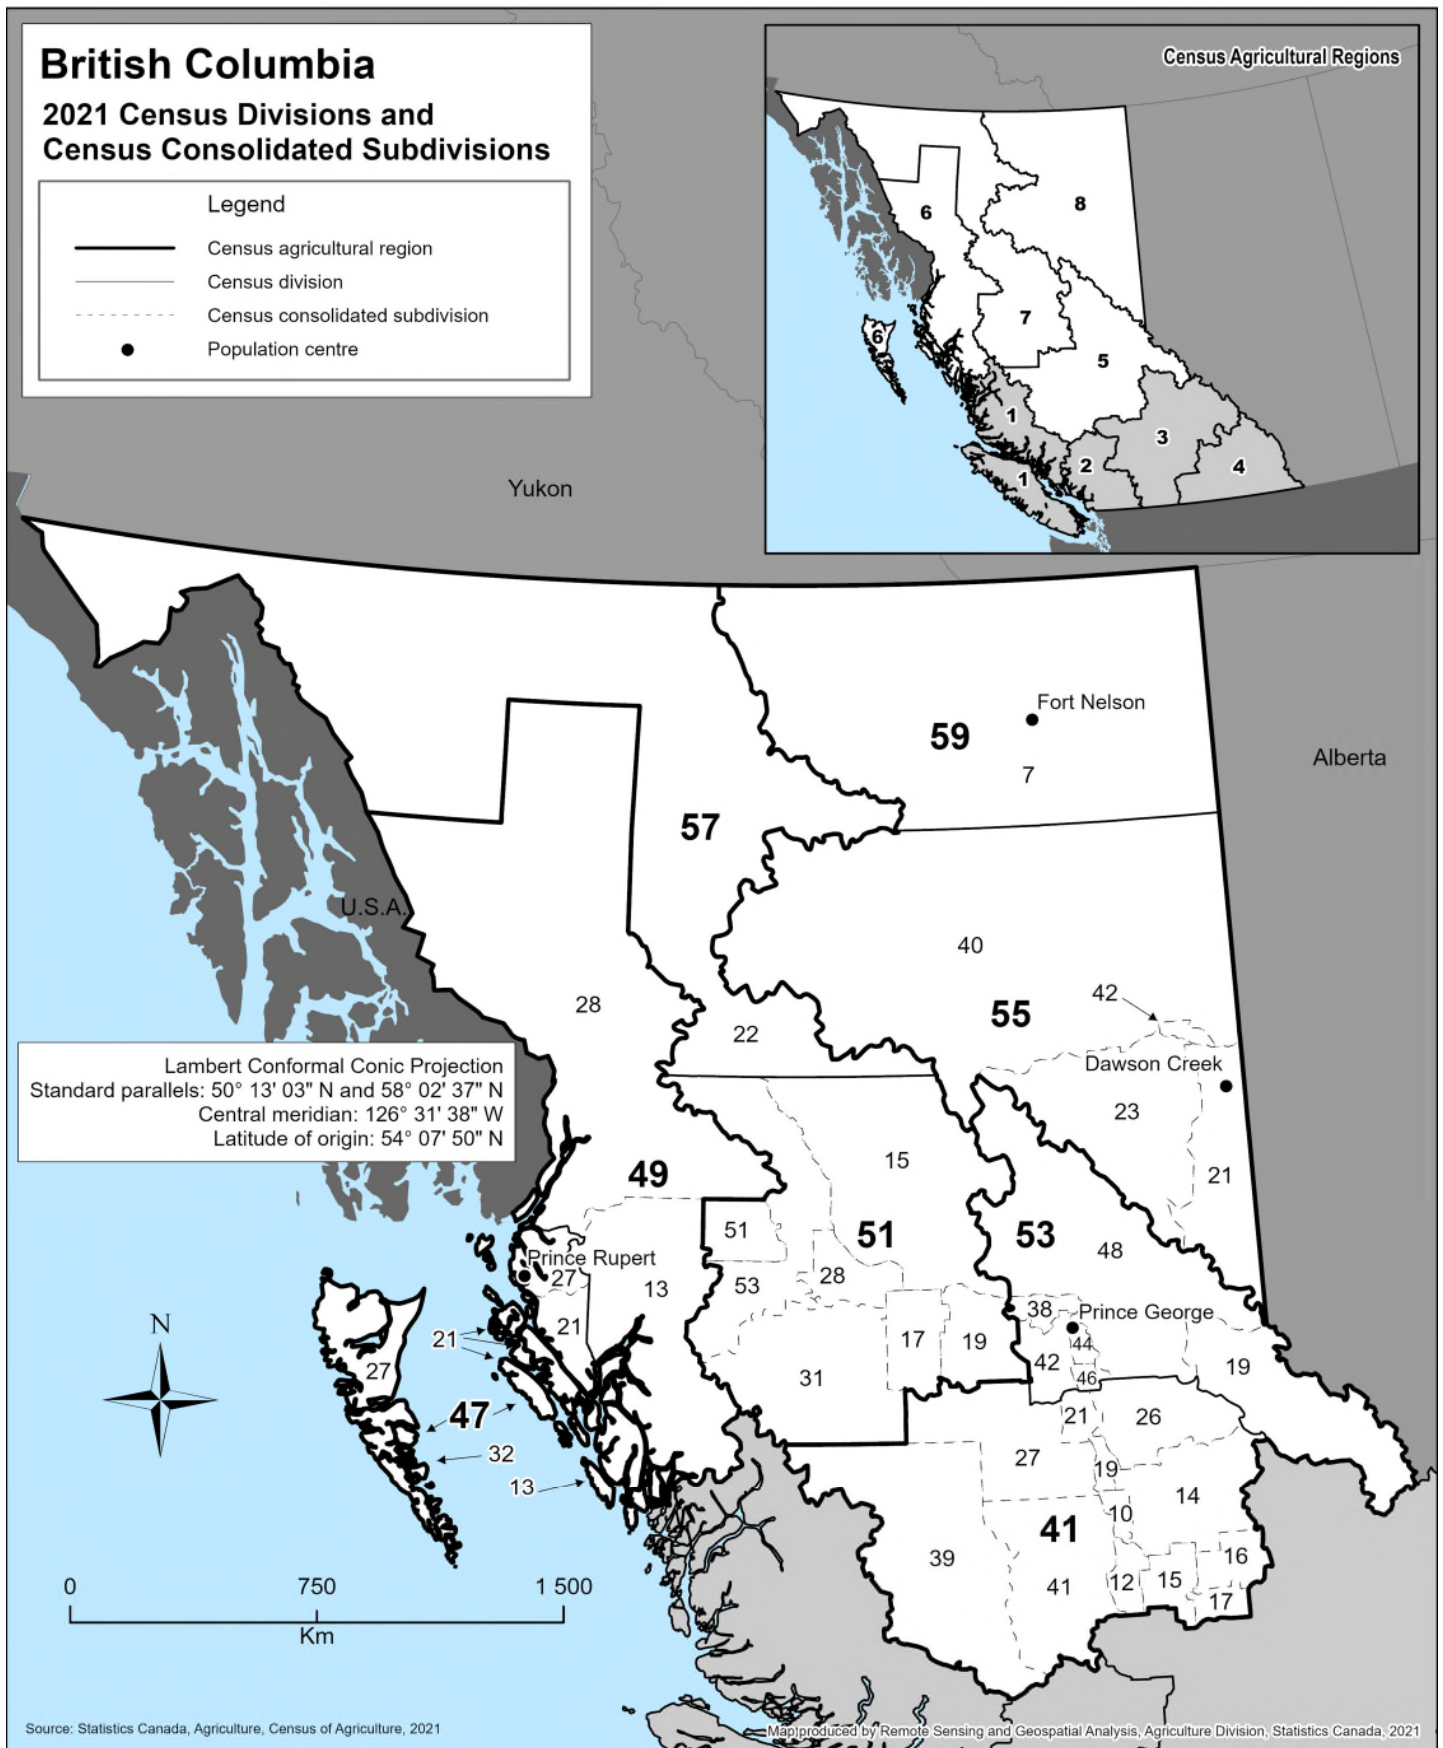

MAP 2D

2021 Census Divisions and Census Consolidated Subdivisions

41 Cariboo

- 10 Cariboo D
- 12 Cariboo E
- 14 Cariboo F
- 15 Cariboo G
- 16 Cariboo H
- 17 Cariboo L
- 19 Cariboo A
- 21 Cariboo B
- 26 Cariboo C
- 27 Cariboo I
- 39 Cariboo J
- 41 Cariboo K

47 Skeena-Queen Charlotte

- 21 North Coast C
- 27 North Coast D
- 32 North Coast E

49 Kitimat-Stikine

- 13 Kitimat-Stikine C (Part 1)
- 28 Kitimat-Stikine B

51 Bulkley-Nechako

- 15 Bulkley-Nechako C
- 17 Bulkley-Nechako D
- 19 Bulkley-Nechako F
- 28 Bulkley-Nechako B
- 31 Bulkley-Nechako E
- 51 Bulkley-Nechako A
- 53 Bulkley-Nechako G

53 Fraser-Fort George

- 19 Fraser-Fort George H
- 38 Fraser-Fort George A
- 42 Fraser-Fort George C
- 44 Fraser-Fort George D
- 46 Fraser-Fort George E
- 48 Fraser-Fort George F

55 Peace River

- 21 Peace River D
- 23 Peace River E
- 40 Peace River B
- 42 Peace River C

57 Stikine

- 22 Stikine Region

59 Northern Rockies

- 7 Northern Rockies