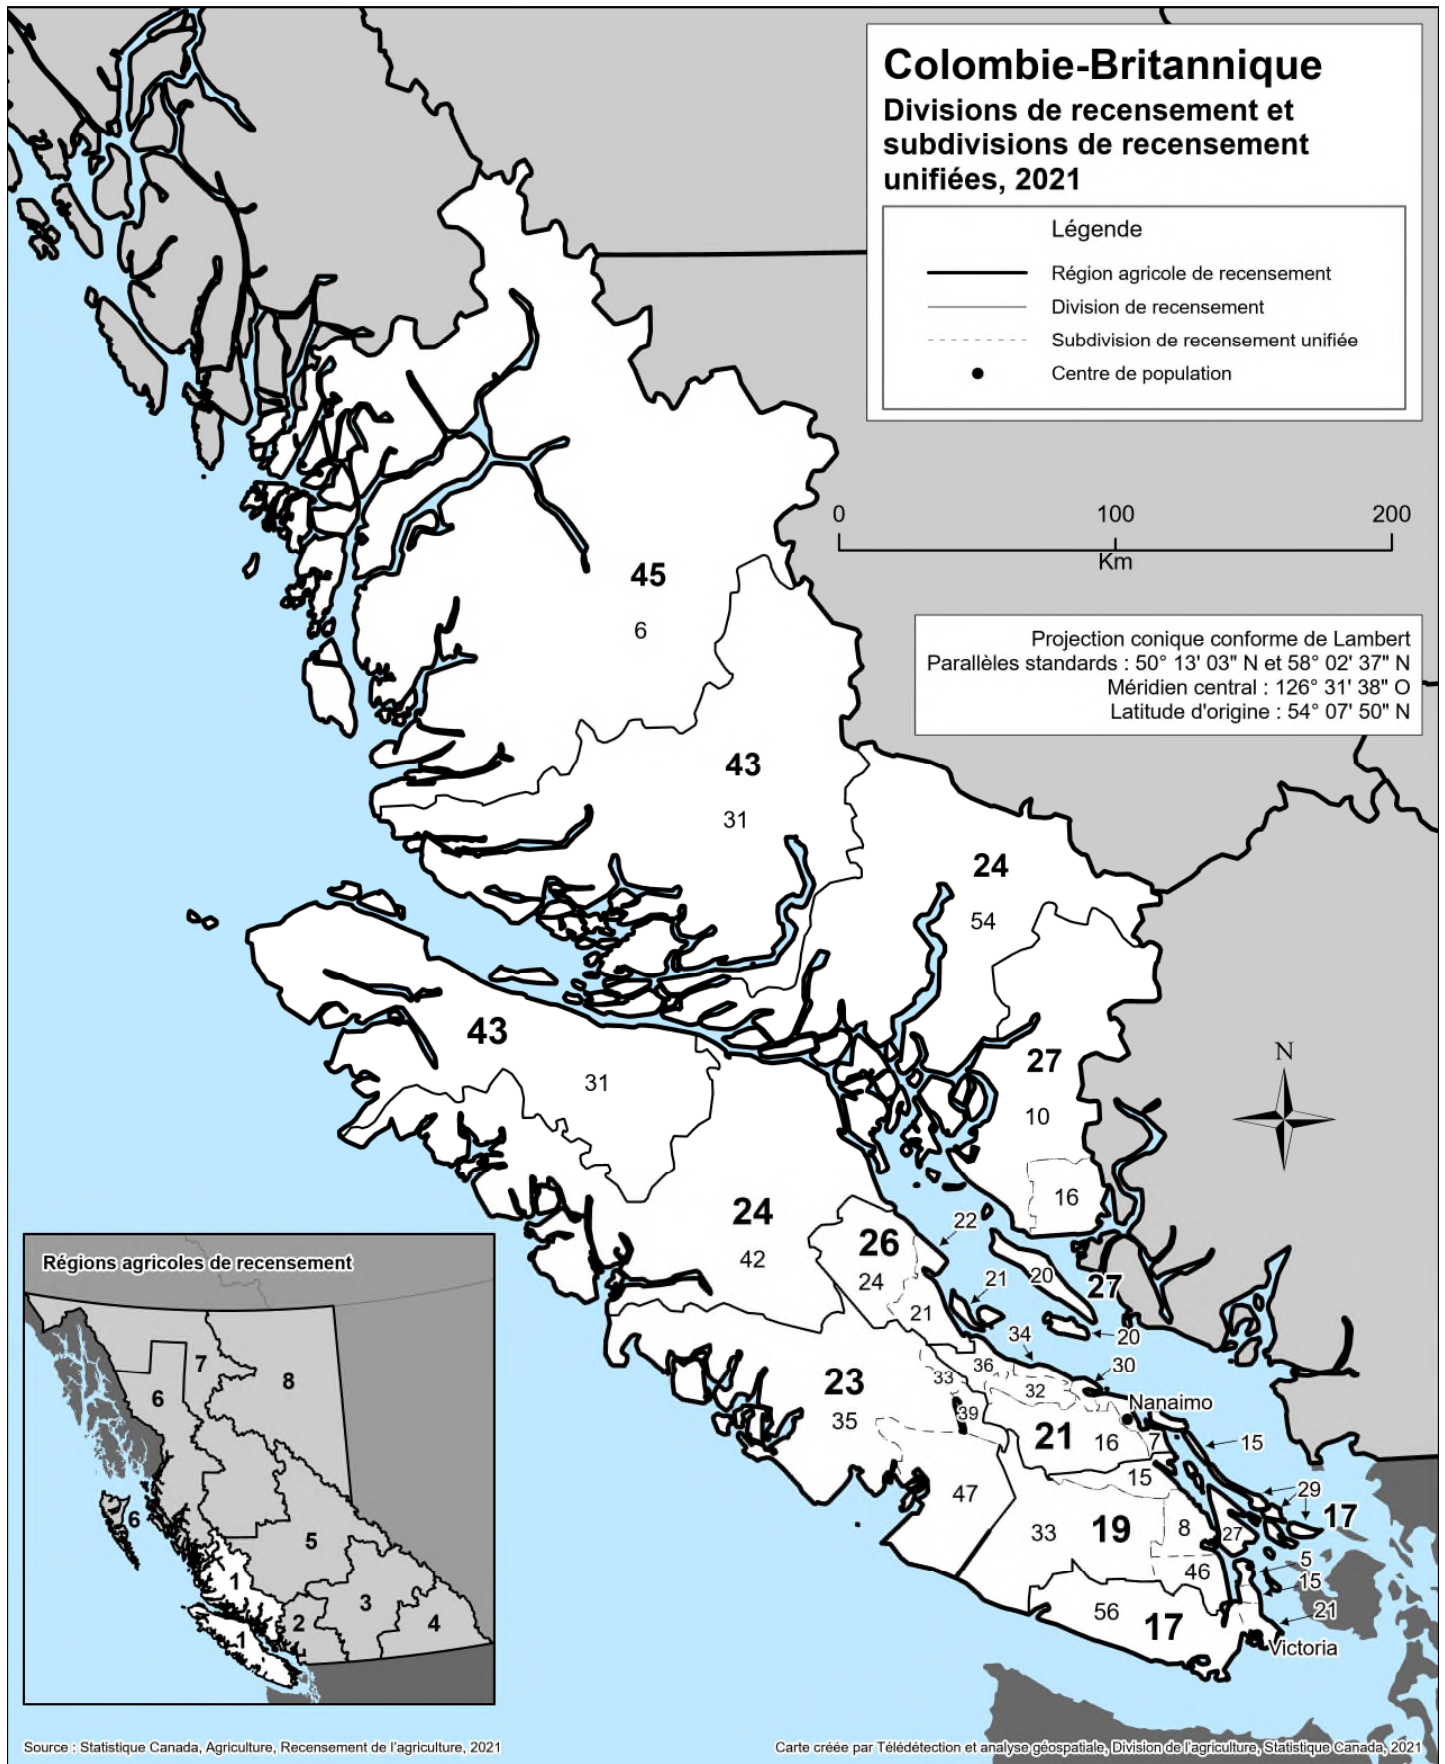

CARTE 2A

Divisions de recensement et subdivisions de recensement unifiées, 2021

17 Capital

- 5 North Saanich
- 15 Central Saanich
- 21 Saanich
- 27 Saltspring Island
- 29 Southern Gulf Islands
- 56 Juan de Fuca (Part 2)

19 Cowichan Valley

- 8 North Cowichan
- 15 Cowichan Valley G
- 33 Cowichan Valley F
- 46 Cowichan Valley B

21 Nanaimo

- 7 Nanaimo
- 16 Nanaimo C
- 30 Nanaimo E
- 32 Nanaimo F
- 34 Nanaimo G
- 36 Nanaimo H

23 Alberni-Clayoquot

- 33 Alberni-Clayoquot B
- 35 Alberni-Clayoquot D
- 39 Alberni-Clayoquot F
- 47 Alberni-Clayoquot A

24 Strathcona

- 42 Strathcona D
(Oyster Bay - Buttle Lake)
- 54 Strathcona C

26 Comox Valley

- 21 Comox Valley A
- 22 Comox Valley B (Lazo North)
- 24 Comox Valley C
(Puntledge - Black Creek)

27 Powell River

- 10 Qathet A
- 16 Qathet C
- 20 Qathet E

43 Mount Waddington

- 31 Mount Waddington C

45 Central Coast