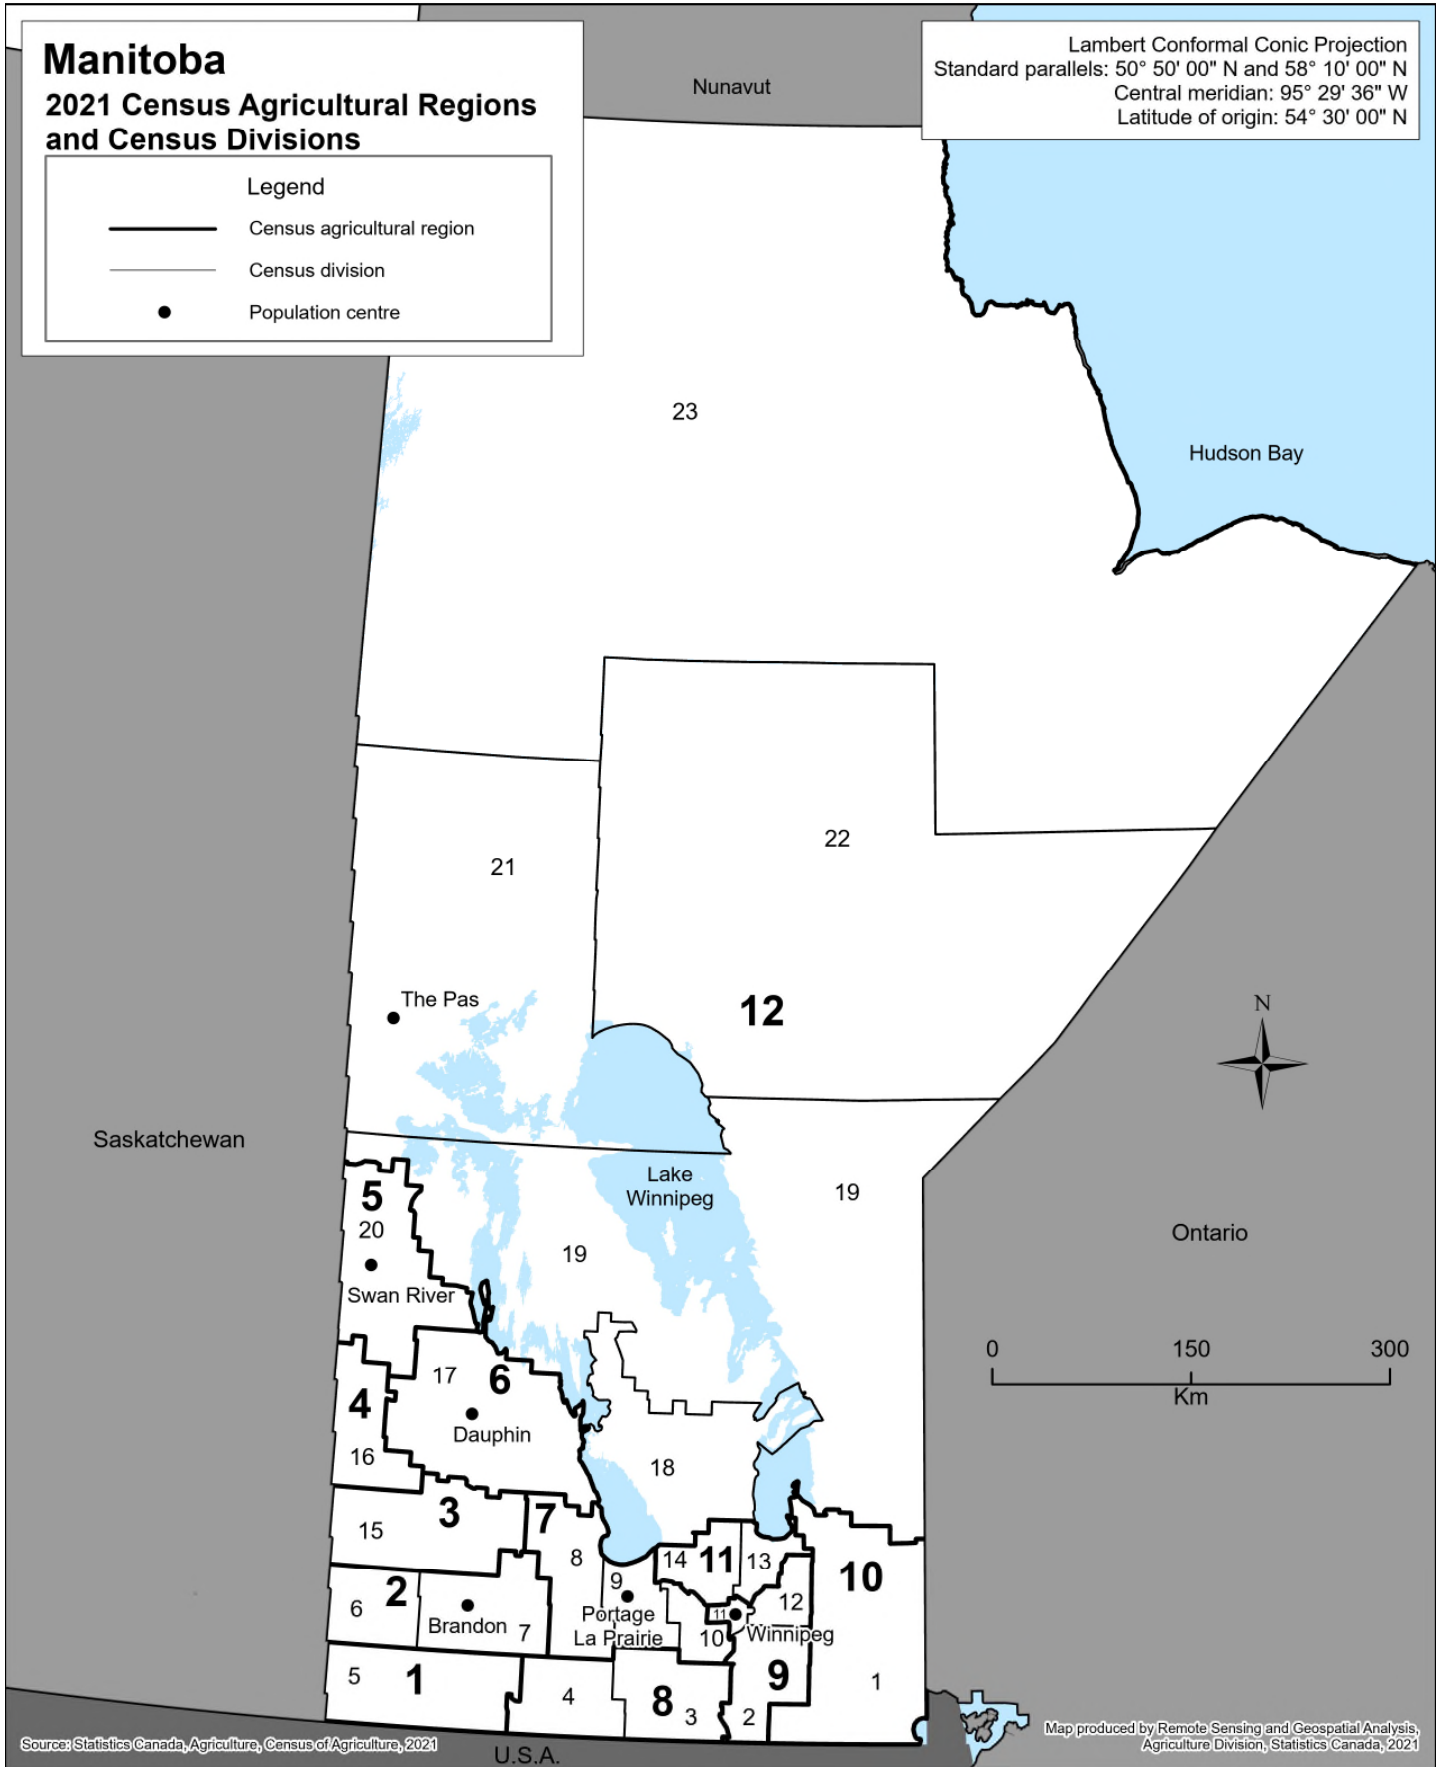

MAP 1

Manitoba 2021 Census Agricultural Regions and Census Divisions

Legend

-  Census agricultural region
-  Census division
-  Population centre

Lambert Conformal Conic Projection
Standard parallels: 50° 50' 00" N and 58° 10' 00" N
Central meridian: 95° 29' 36" W
Latitude of origin: 54° 30' 00" N

Source: Statistics Canada, Agriculture, Census of Agriculture, 2021

Map produced by Remote Sensing and Geospatial Analysis, Agriculture Division, Statistics Canada, 2021

2021 Census Agricultural Regions and Census Divisions

1	Census Agricultural Region 1 5 Division No. 5	8	Census Agricultural Region 8 3 Division No. 3 4 Division No. 4
2	Census Agricultural Region 2 6 Division No. 6 7 Division No. 7	9	Census Agricultural Region 9 2 Division No. 2 11 Division No. 11 12 Division No. 12
3	Census Agricultural Region 3 15 Division No. 15	10	Census Agricultural Region 10 1 Division No. 1
4	Census Agricultural Region 4 16 Division No. 16	11	Census Agricultural Region 11 13 Division No. 13 14 Division No. 14
5	Census Agricultural Region 5 20 Division No. 20	12	Census Agricultural Region 12 18 Division No. 18 19 Division No. 19 21 Division No. 21 22 Division No. 22 23 Division No. 23
6	Census Agricultural Region 6 17 Division No. 17		
7	Census Agricultural Region 7 8 Division No. 8 9 Division No. 9 10 Division No. 10		