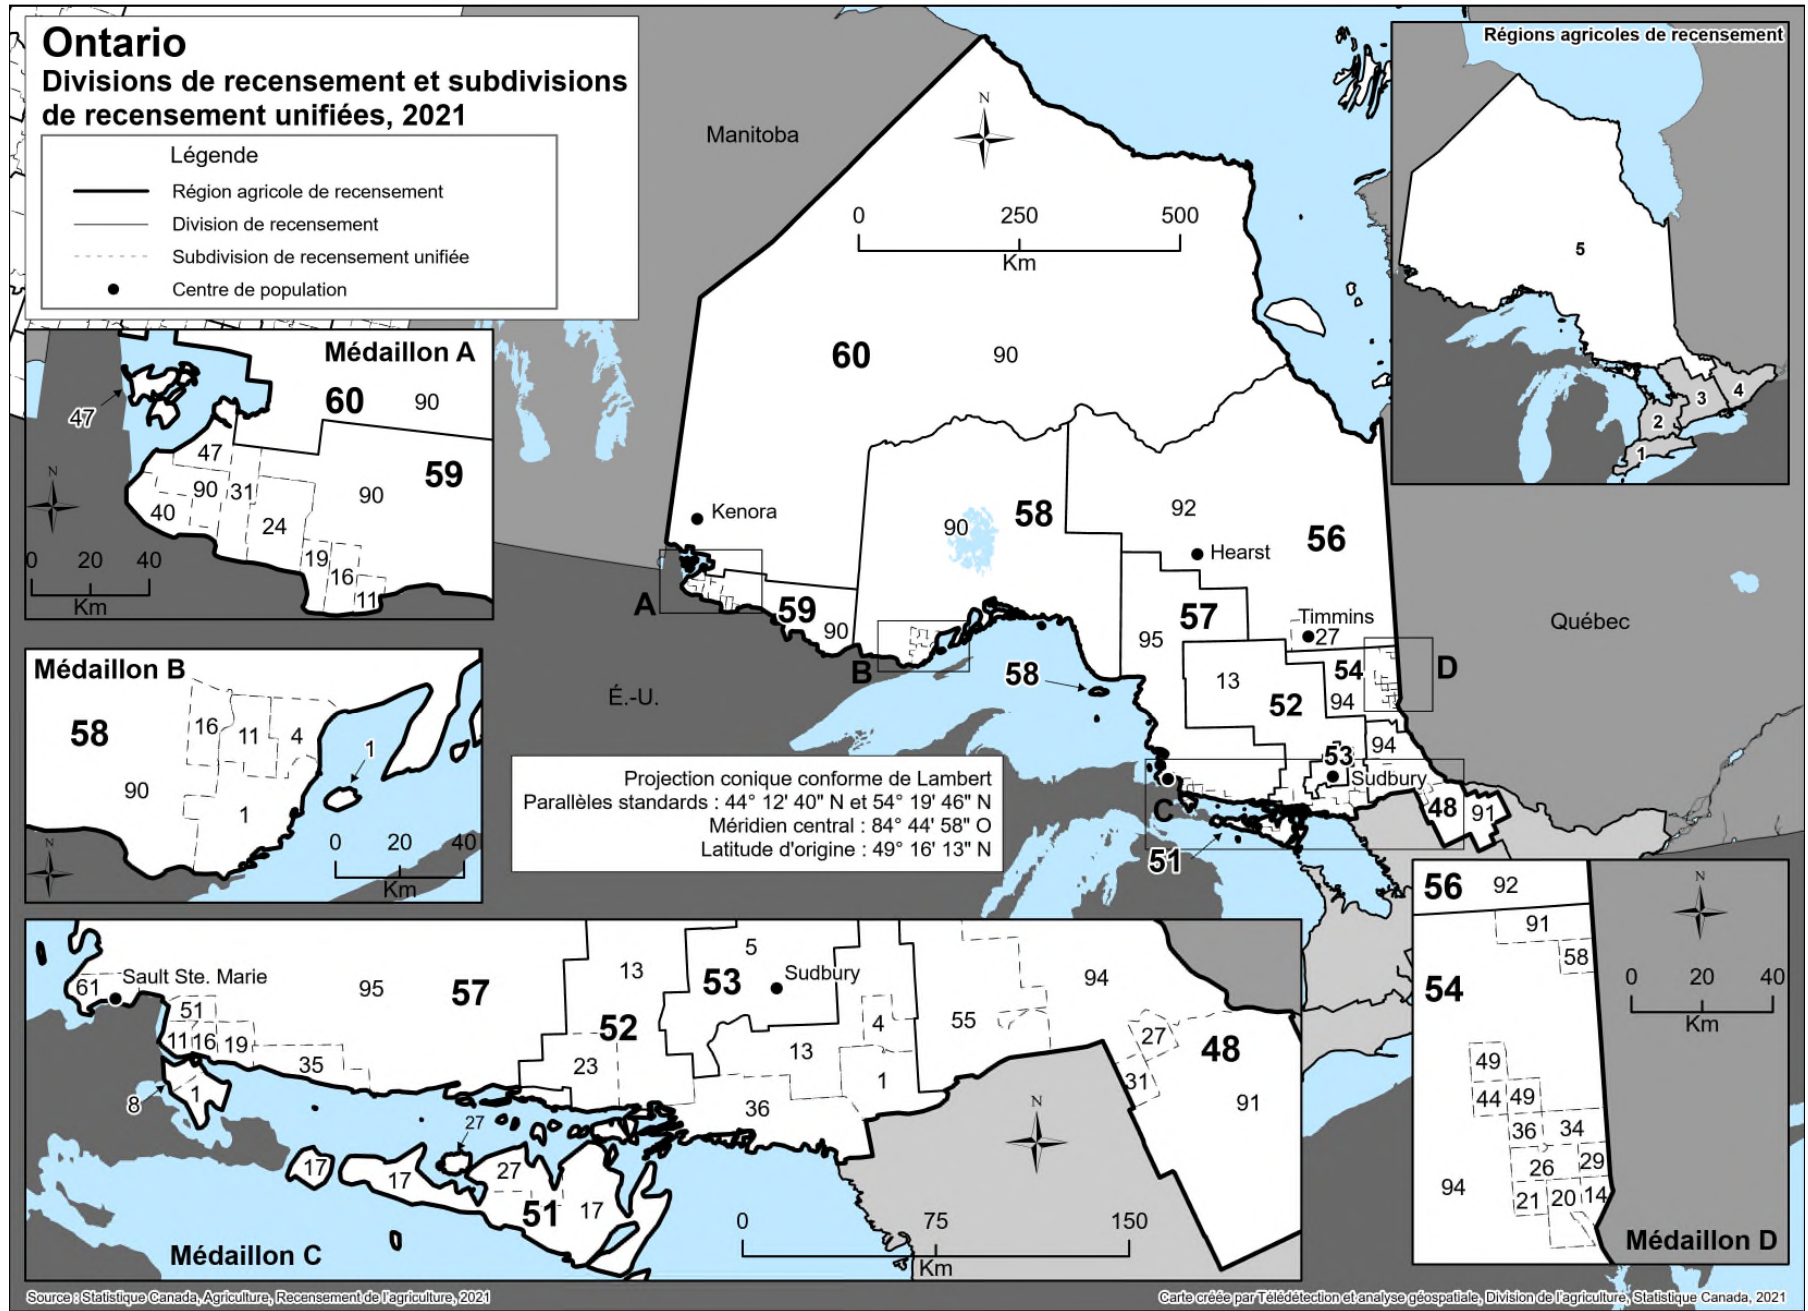

CARTE 2C

Ontario

Carte 2C

Divisions de recensement et subdivisions de recensement unifiées, 2021

48 Nipissing

- 27 Bonfield
- 31 Chisholm
- 55 Nipissing Ouest
- 91 Nipissing, Unorganized, South Part
- 94 Nipissing, Unorganized, North Part

51 Manitoulin

- 17 Northeastern Manitoulin and the Islands
- 27 Gordon/Barrie Island

52 Sudbury

- 1 Rivière des Français
- 4 St.-Charles
- 13 Markstay-Warren
- 23 Sables-Spanish Rivers
- 36 Killarney

53 Grand Sudbury

- 5 Grand Sudbury

54 Timiskaming

- 14 Harris
- 20 Temiskaming Shores
- 21 Hudson
- 26 Harley
- 29 Casey
- 34 Hilliard
- 36 Armstrong
- 44 Charlton and Dack
- 49 Evanturel
- 58 McGarry
- 91 Timiskaming, Unorganized, East Part
- 94 Timiskaming, Unorganized, West Part

58 Thunder Bay

- 1 Neebing
- 4 Thunder Bay
- 11 Oliver Paipoonge
- 16 O'Connor
- 90 Thunder Bay, Unorganized

59 Rainy River

- 11 Alberton
- 16 La Vallee
- 19 Emo
- 24 Chapple
- 31 Morley
- 40 Dawson
- 47 Lake of the Woods
- 90 Rainy River, Unorganized