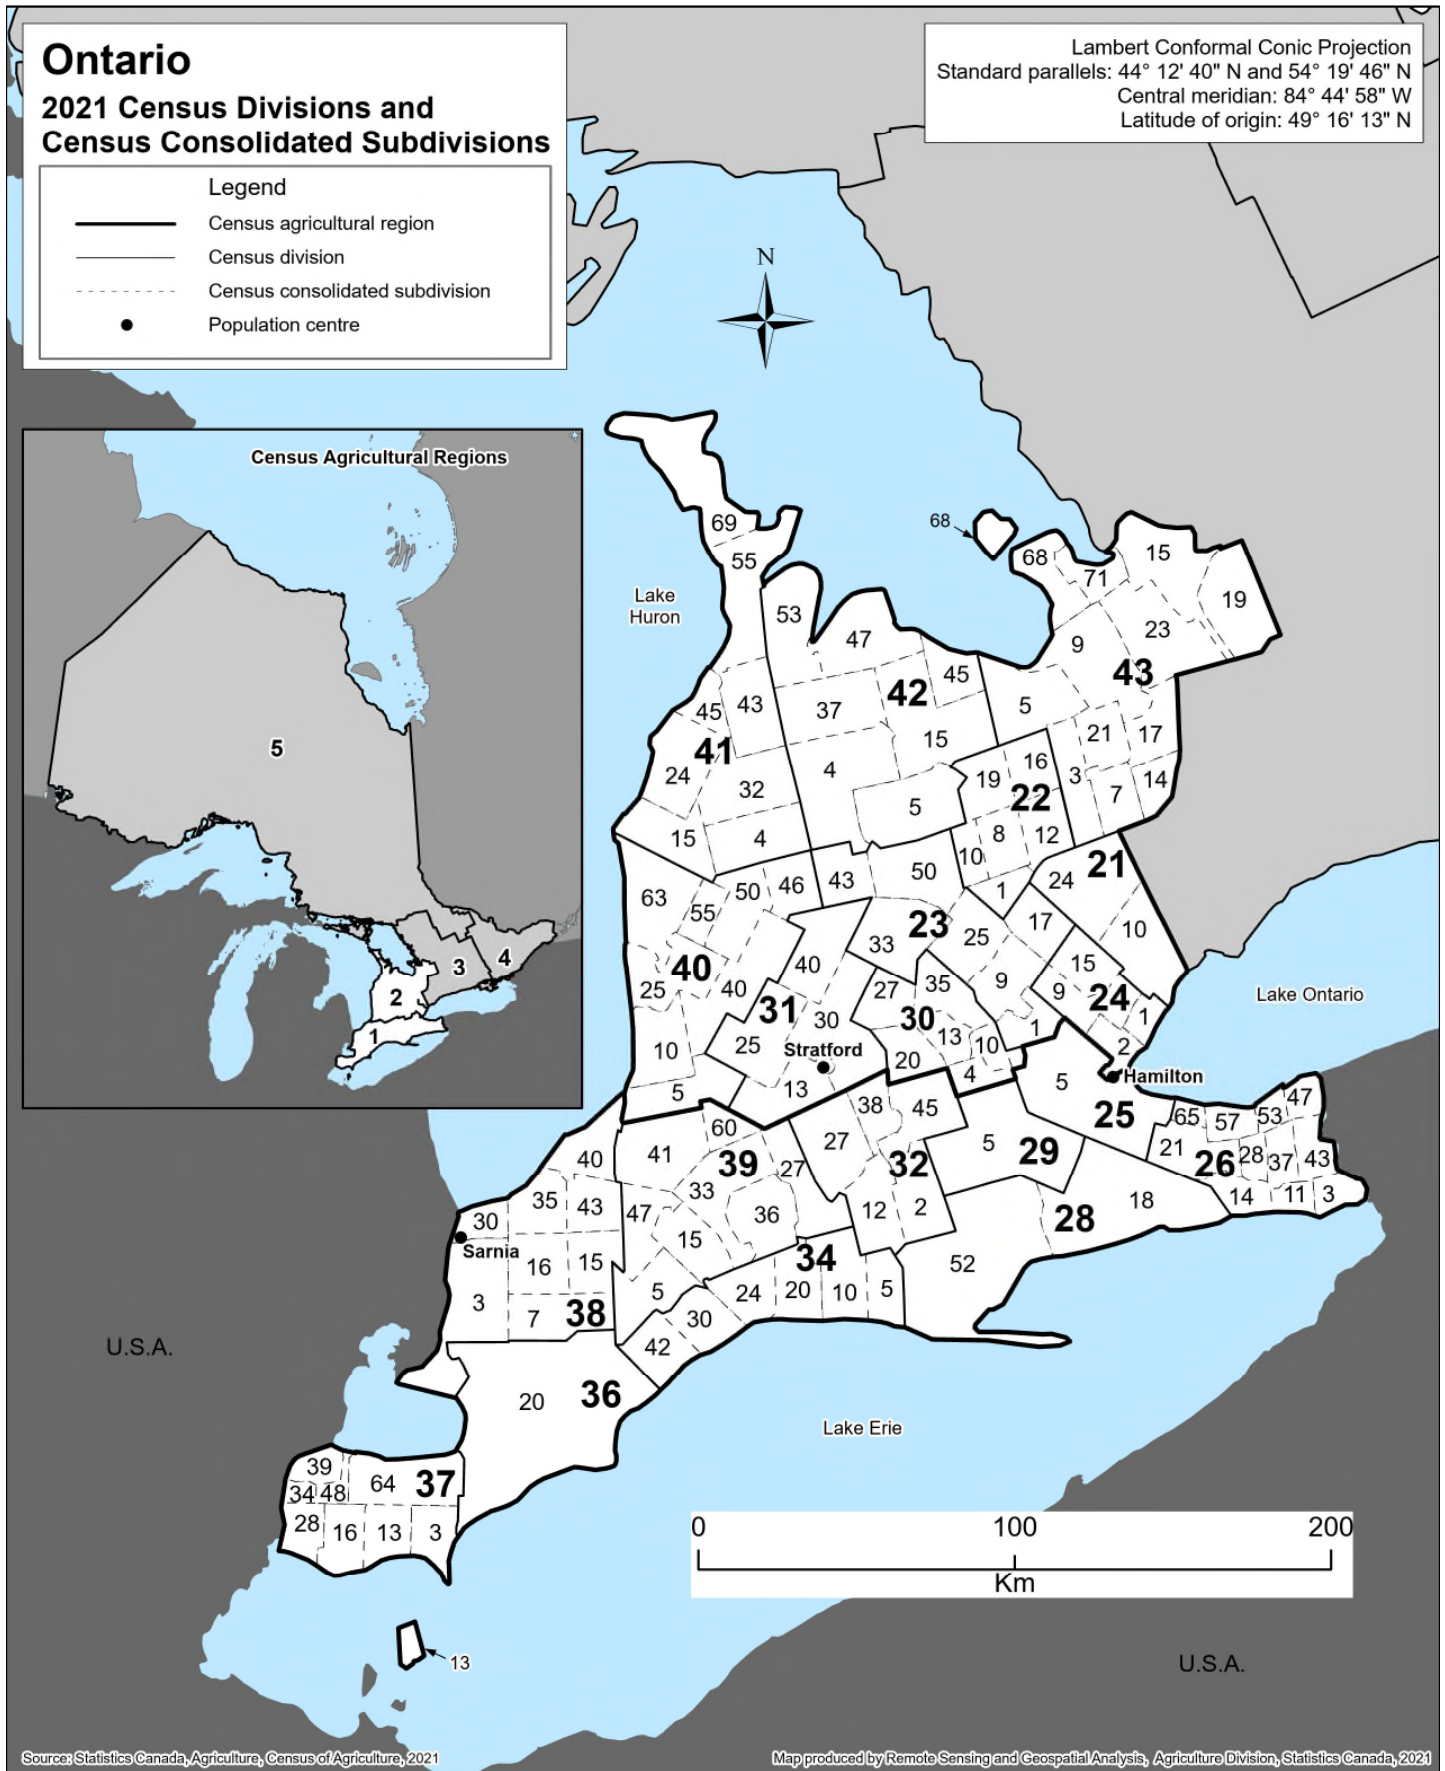

MAP 2A

Source: Statistics Canada, Agriculture, Census of Agriculture, 2021

Map produced by Remote Sensing and Geospatial Analysis, Agriculture Division, Statistics Canada, 2021

2021 Census Divisions and Census Consolidated Subdivisions

21 Peel

- 10 Brampton
- 24 Caledon

22 Dufferin

- 1 East Garafraxa
- 8 Amaranth
- 10 Grand Valley
- 12 Mono
- 16 Mulmur
- 19 Melancthon

23 Wellington

- 1 Puslinch
- 9 Guelph/Eramosa
- 17 Erin
- 25 Centre Wellington
- 33 Mapleton
- 43 Minto
- 50 Wellington North

24 Halton

- 1 Oakville
- 2 Burlington
- 9 Milton
- 15 Halton Hills

25 Hamilton

- 5 Hamilton

26 Niagara

- 3 Fort Erie
- 11 Port Colborne
- 14 Wainfleet
- 21 West Lincoln
- 28 Pelham
- 37 Thorold
- 43 Niagara Falls
- 47 Niagara-on-the-Lake
- 53 St. Catharines
- 57 Lincoln
- 65 Grimsby

39 Middlesex

- 5 Southwest Middlesex
- 15 Strathroy-Caradoc
- 27 Thames Centre
- 33 Middlesex Centre
- 36 London
- 41 North Middlesex
- 47 Adelaide-Metcalf
- 60 Lucan Biddulph

40 Huron

- 5 South Huron
- 10 Bluewater
- 25 Central Huron
- 40 Huron East
- 46 Howick
- 50 Morris-Turnberry
- 55 North Huron
- 63 Ashfield-Colborne-Wawanosh