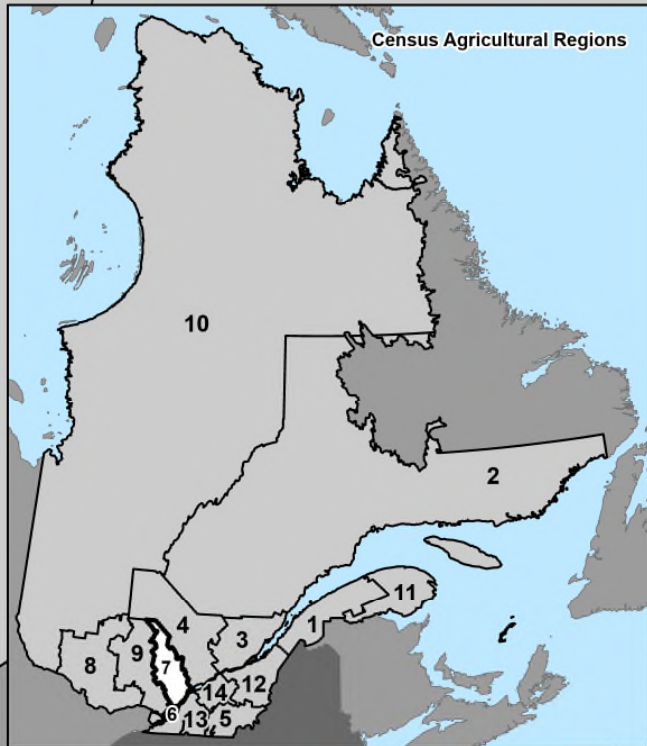

MAP 2G

Quebec

2021 Census Divisions and Census Consolidated Subdivisions

Legend

-  Census agricultural region
-  Census division
-  Census consolidated subdivision
-  Population centre

Lambert Conformal Conic Projection
 Standard parallels: 47° 55' 24" N and 59° 39' 10" N
 Central meridian: 68° 26' 07" W
 Latitude of origin: 53° 47' 17" N

Source: Statistics Canada, Agriculture, Census of Agriculture, 2021

Map produced by Remote Sensing and Geospatial Analysis, Agriculture Division, Statistics Canada, 2021

2021 Census Divisions and Census Consolidated Subdivisions

- 8 Terrebonne
- 15 Mascouche

65 Laval

- 5 Laval

66 Montréal

- 23 Montréal