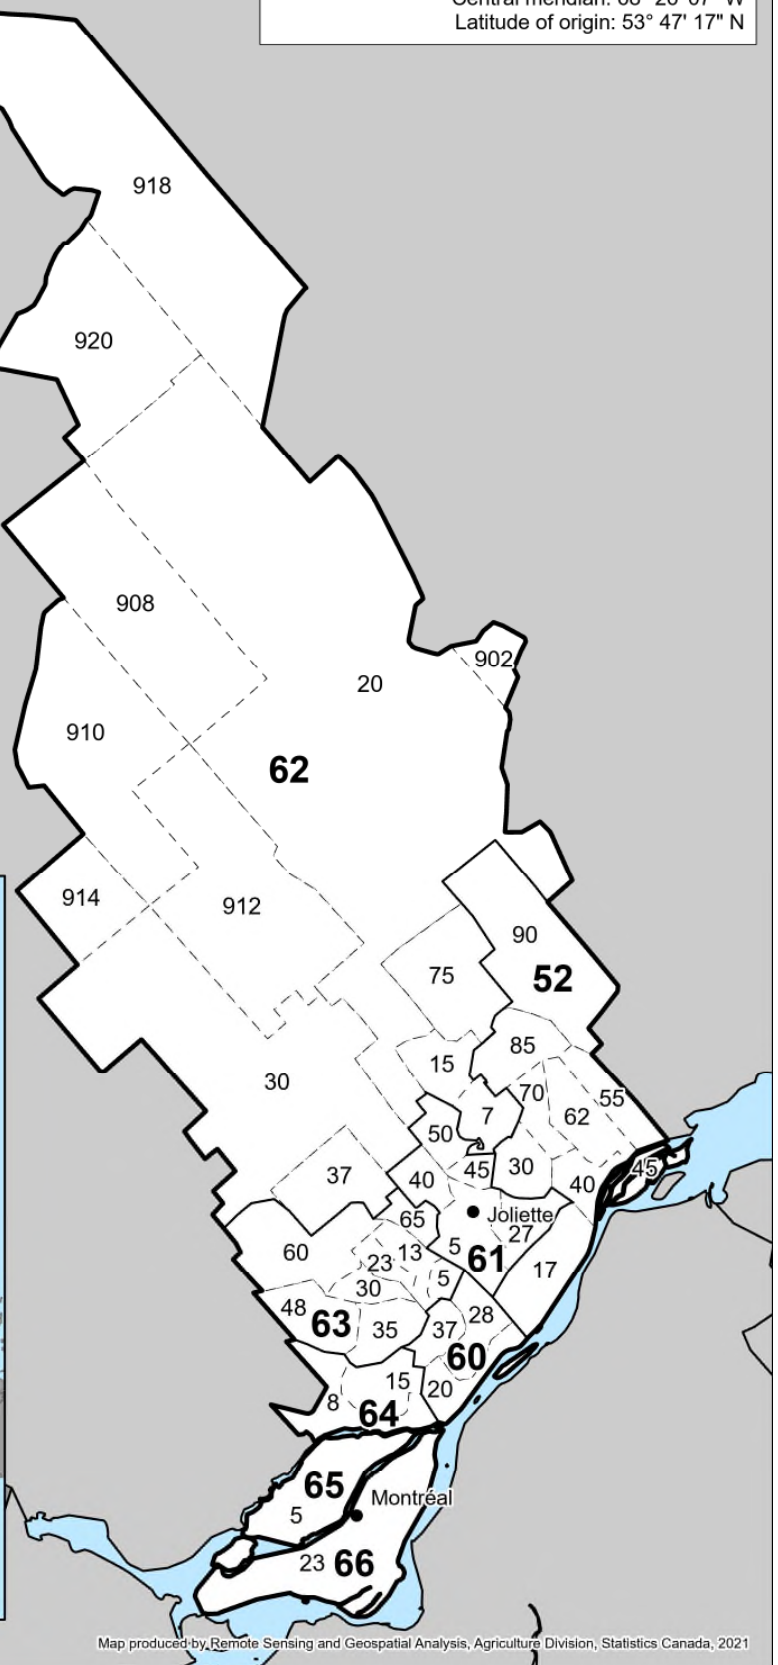

MAP 2G

Quebec

2021 Census Divisions and Census Consolidated Subdivisions

Legend

-  Census agricultural region
-  Census division
-  Census consolidated subdivision
-  Population centre

Lambert Conformal Conic Projection
 Standard parallels: 47° 55' 24" N and 59° 39' 10" N
 Central meridian: 68° 26' 07" W
 Latitude of origin: 53° 47' 17" N

Source: Statistics Canada, Agriculture, Census of Agriculture, 2021

Map produced by Remote Sensing and Geospatial Analysis, Agriculture Division, Statistics Canada, 2021

2021 Census Divisions and Census Consolidated Subdivisions

52 D'Autray

- 17 Lanoraie
- 30 Sainte-Élisabeth
- 40 Sainte-Geneviève-de-Berthier
- 45 Saint-Ignace-de-Loyola
- 55 Saint-Barthélemy
- 62 Saint-Cuthbert
- 70 Saint-Norbert
- 85 Saint-Gabriel-de-Brandon
- 90 Saint-Didace

- 8 Terrebonne
- 15 Mascouche

65 Laval

- 5 Laval

66 Montréal

- 23 Montréal