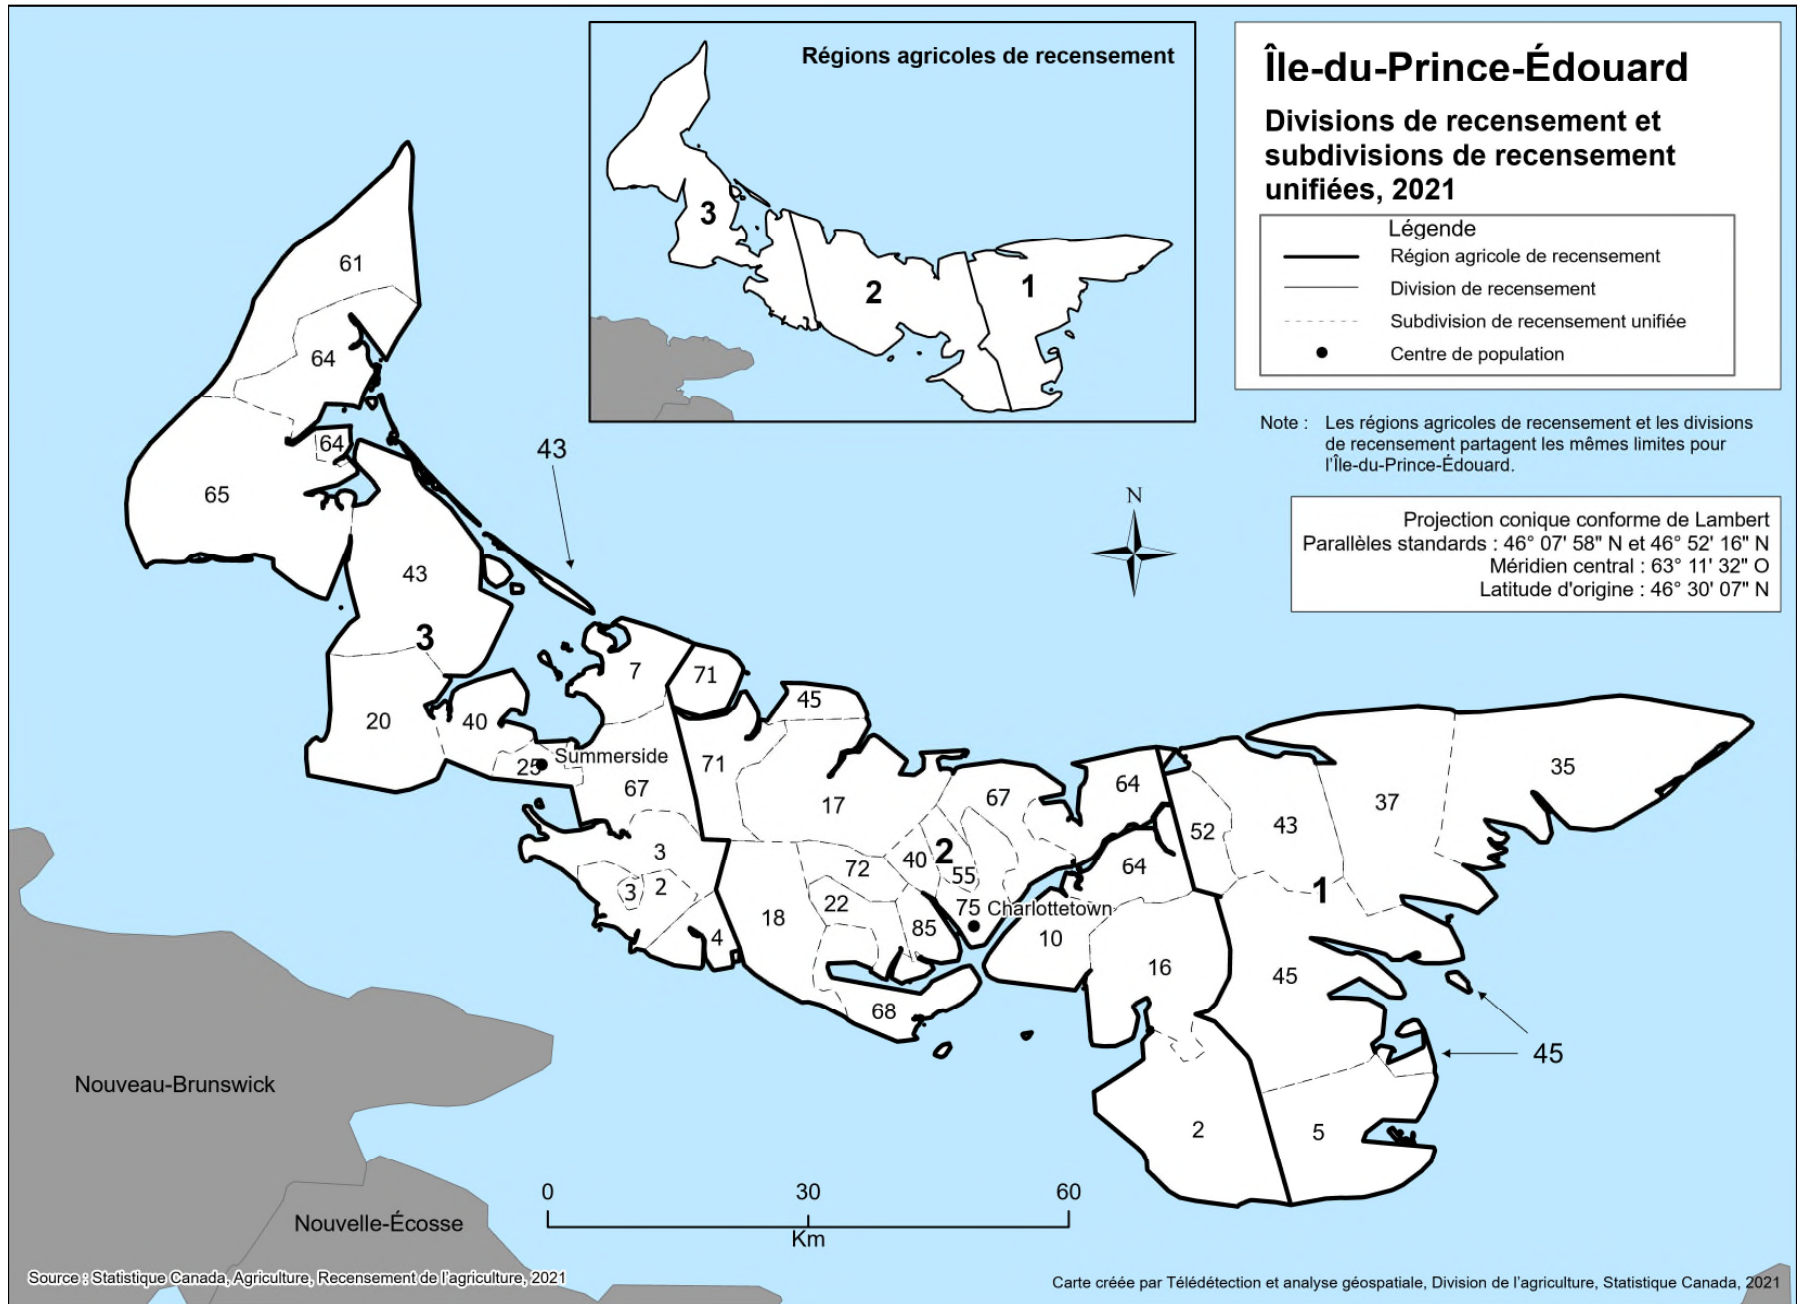

CARTE 2

Divisions de recensement et subdivisions de recensement unifiées, 2021

1 Kings

- 5 Murray River, Part 1
- 35 Souris
- 37 St. Peters
- 43 Morell
- 45 Three Rivers
- 52 East River, Part 2

2 Queens

- 2 Belfast
- 10 Crossroads
- 16 Vernon River
- 17 New Glasgow
- 18 Crapaud, Part 1
- 22 Kingston
- 40 Miltonvale Park
- 45 Stanley Bridge, Hope River, Bayview,
Cavendish and North Rustico
- 55 Brackley
- 64 East River, Part 1
- 67 North Shore
- 68 West River
- 71 New London
- 72 North River
- 75 Charlottetown
- 85 Cornwall

3 Prince

- 2 Borden
- 3 Kinkora
- 4 Crapaud, Part 2
- 7 Malpeque Bay
- 20 Wellington
- 25 Summerside
- 40 Miscouche
- 43 Central Prince
- 61 Tignish
- 64 Alberton
- 65 O'Leary
- 67 Kensington, Part 1