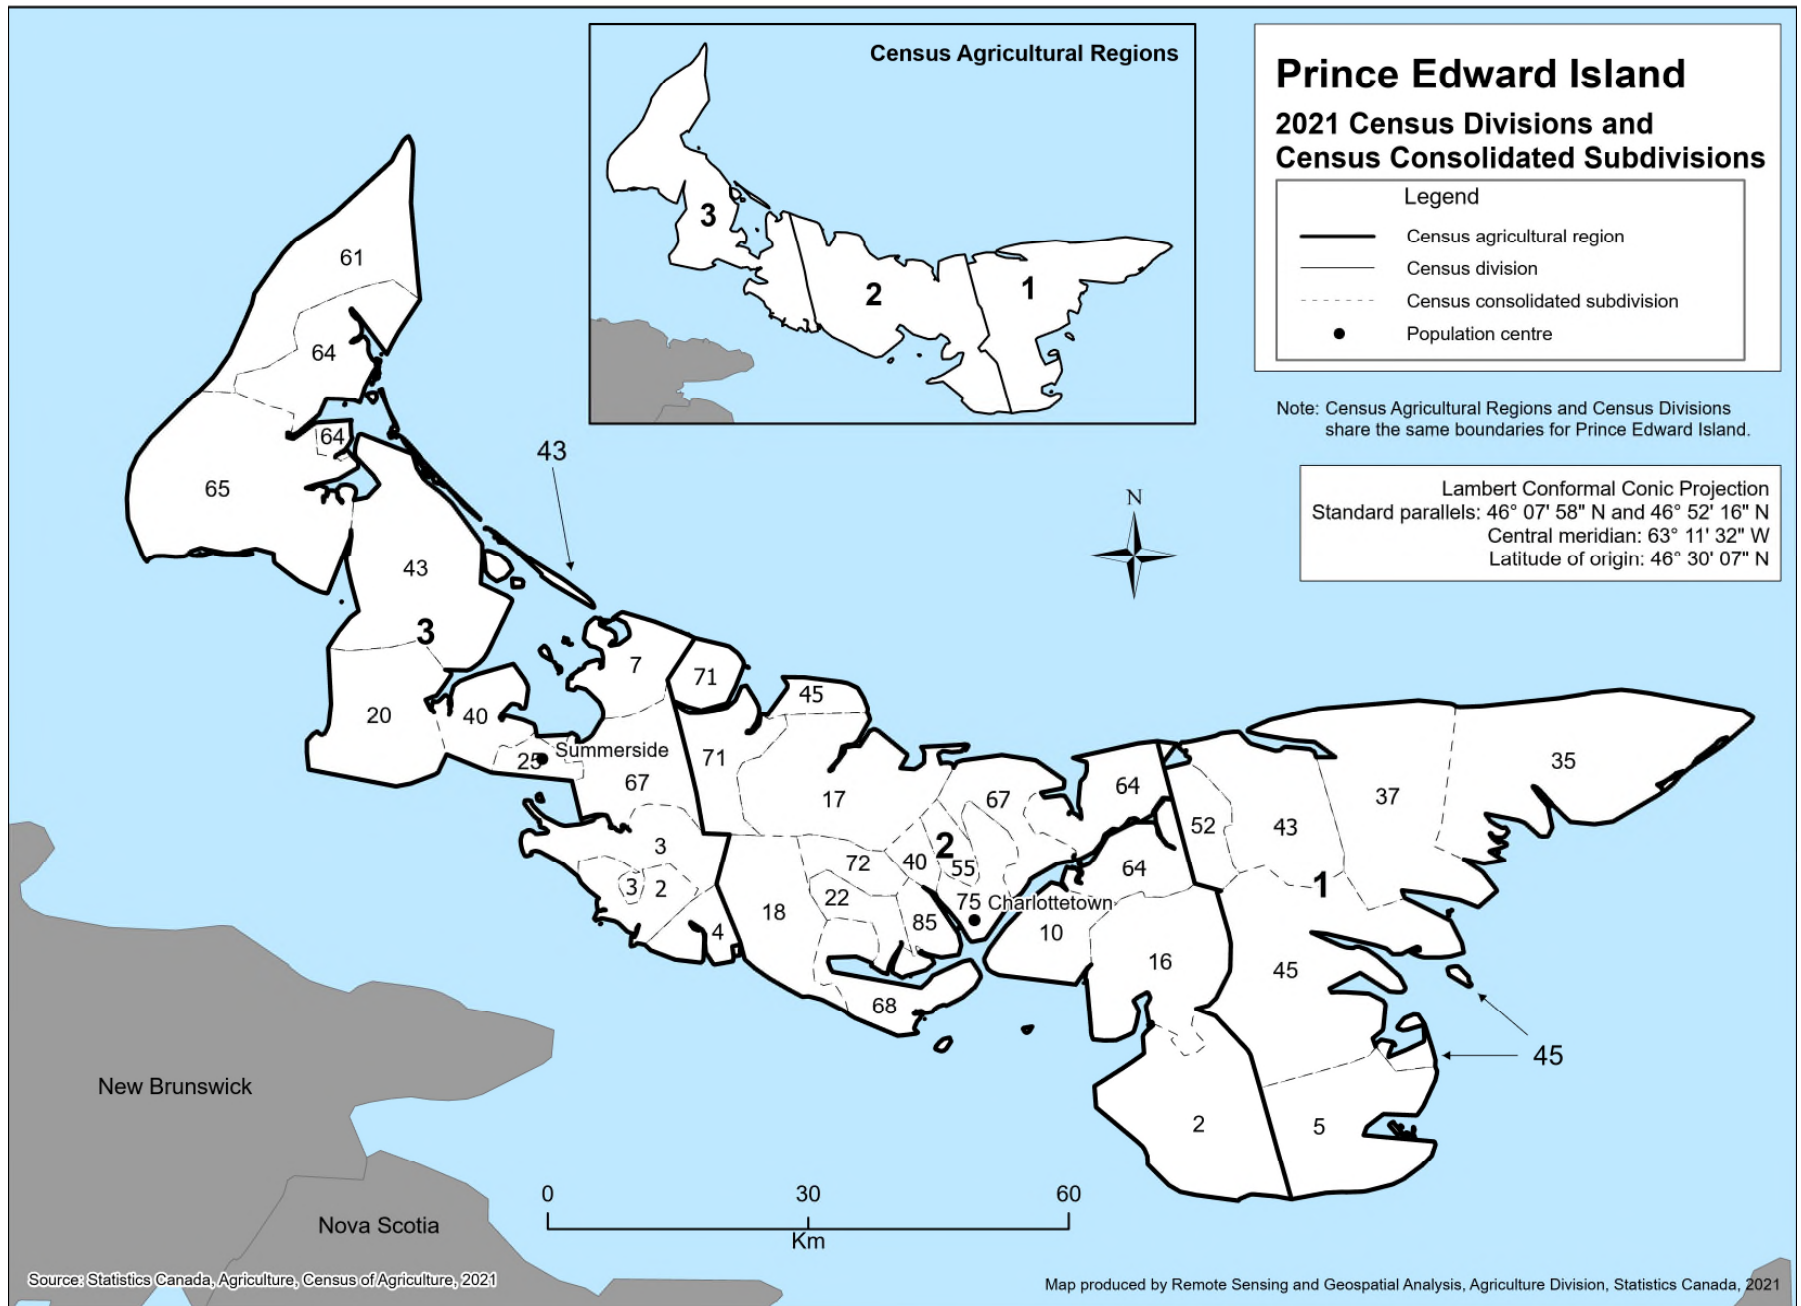

MAP 2

Prince Edward Island

Map 2

2021 Census Divisions and Census Consolidated Subdivisions

1 Kings

- 5 Murray River, Part 1
- 35 Souris
- 37 St. Peters
- 43 Morell
- 45 Three Rivers
- 52 East River, Part 2

2 Queens

- 2 Belfast
- 10 Crossroads
- 16 Vernon River
- 17 New Glasgow
- 18 Crapaud, Part 1
- 22 Kingston
- 40 Miltonvale Park
- 45 Stanley Bridge, Hope River, Bayview,
Cavendish and North Rustico
- 55 Brackley
- 64 East River, Part 1
- 67 North Shore
- 68 West River
- 71 New London
- 72 North River
- 75 Charlottetown
- 85 Cornwall

3 Prince

- 2 Borden
- 3 Kinkora
- 4 Crapaud, Part 2
- 7 Malpeque Bay
- 20 Wellington
- 25 Summerside
- 40 Miscouche
- 43 Central Prince
- 61 Tignish
- 64 Alberton
- 65 O'Leary
- 67 Kensington, Part 1