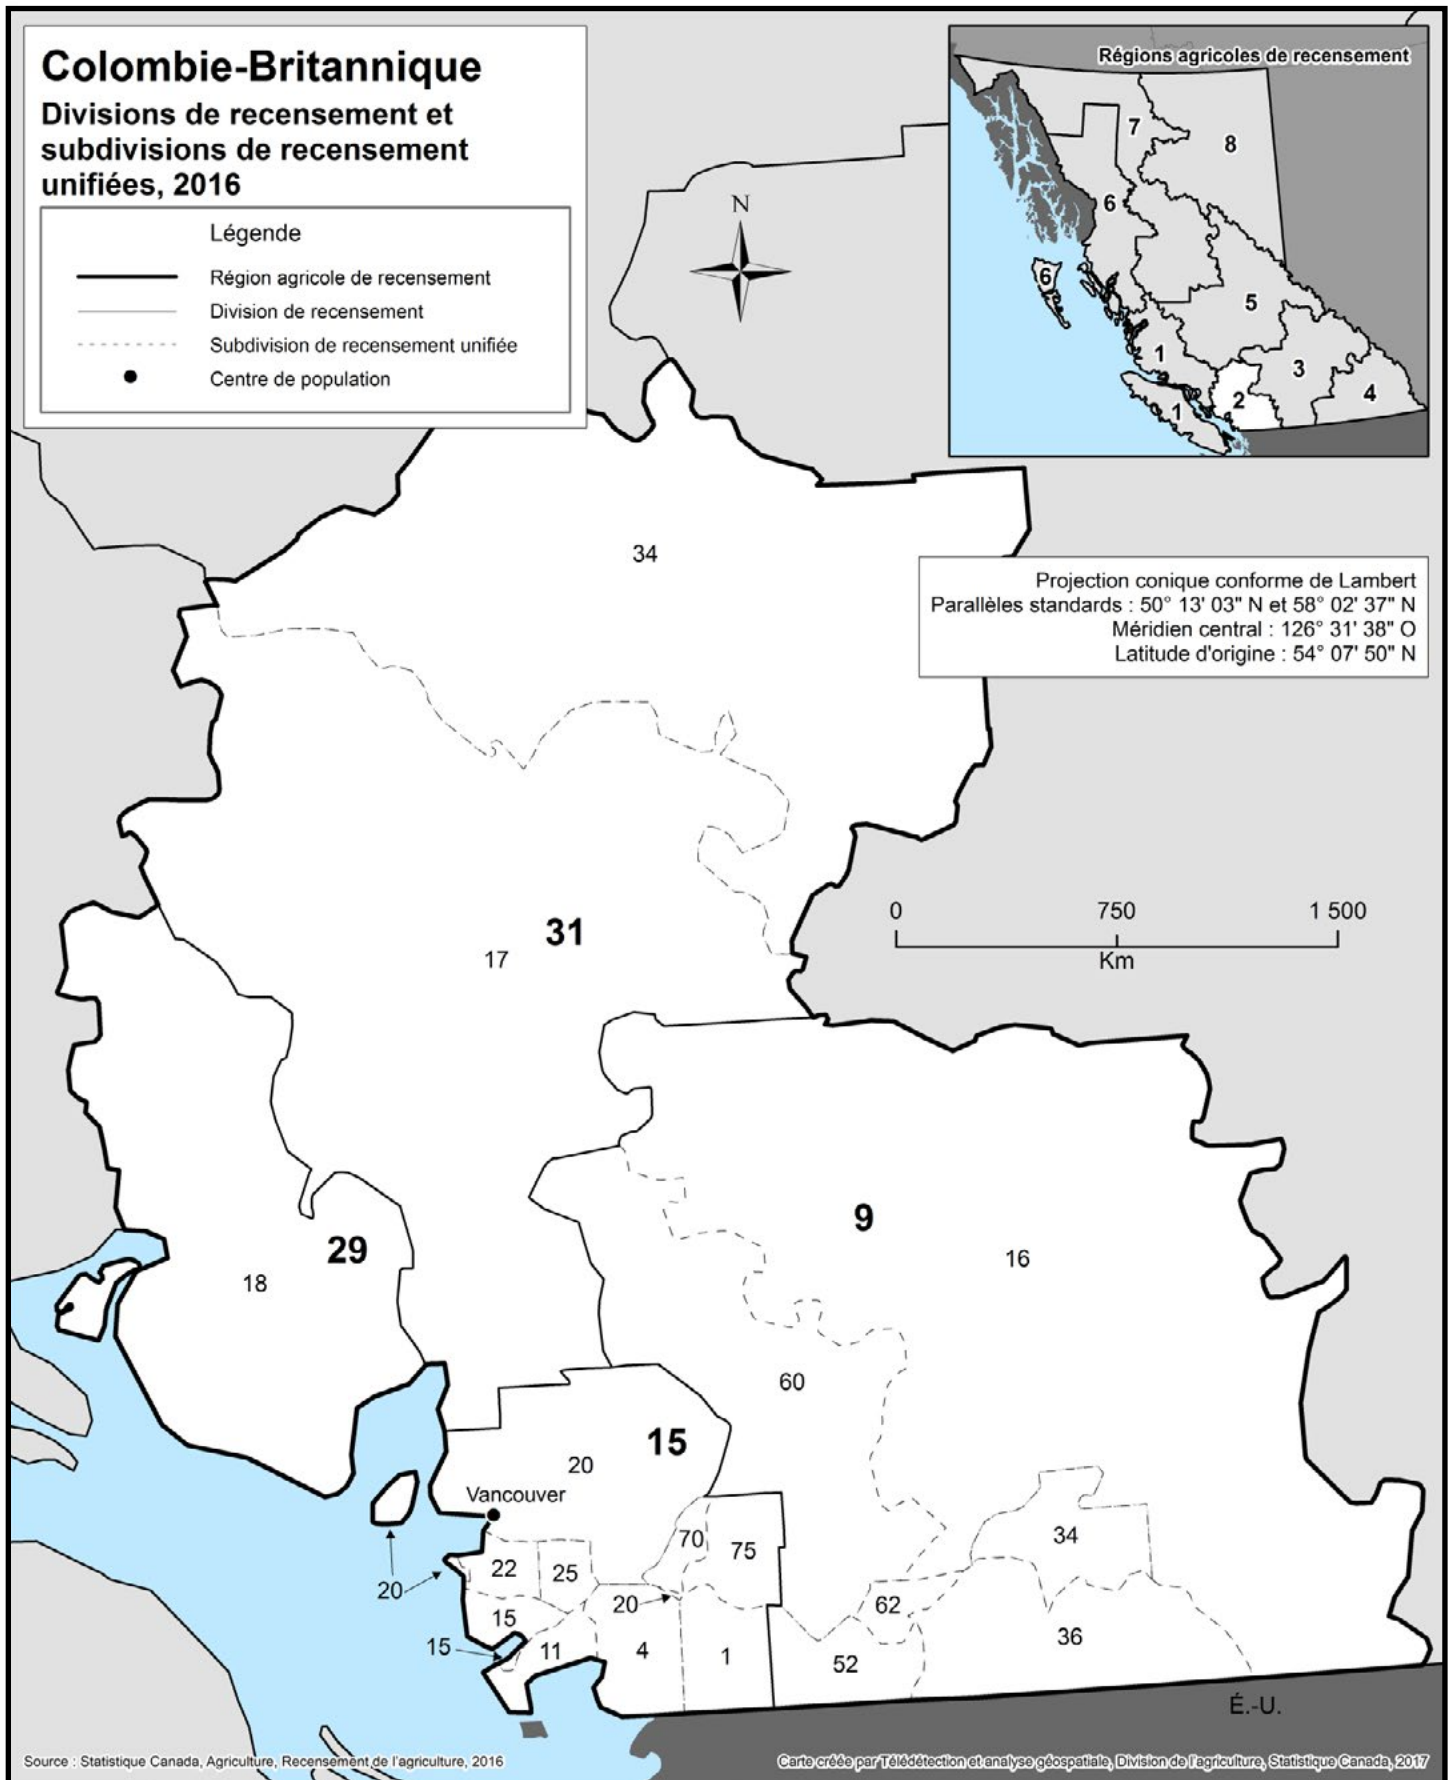

CARTE 2B

Divisions de recensement et subdivisions de recensement unifiées, 2016

9 Fraser Valley

- 16 Fraser Valley B
- 34 Fraser Valley D
- 36 Fraser Valley E
- 52 Abbotsford
- 60 Fraser Valley F
- 62 Fraser Valley G

15 Greater Vancouver

- 1 Langley
- 4 Surrey
- 11 Delta
- 15 Richmond
- 20 Greater Vancouver A
- 22 Vancouver
- 25 Burnaby
- 70 Pitt Meadows
- 75 Maple Ridge

29 Sunshine Coast

- 18 Sunshine Coast A

31 Squamish-Lillooet

- 17 Squamish-Lillooet C
- 34 Squamish-Lillooet B