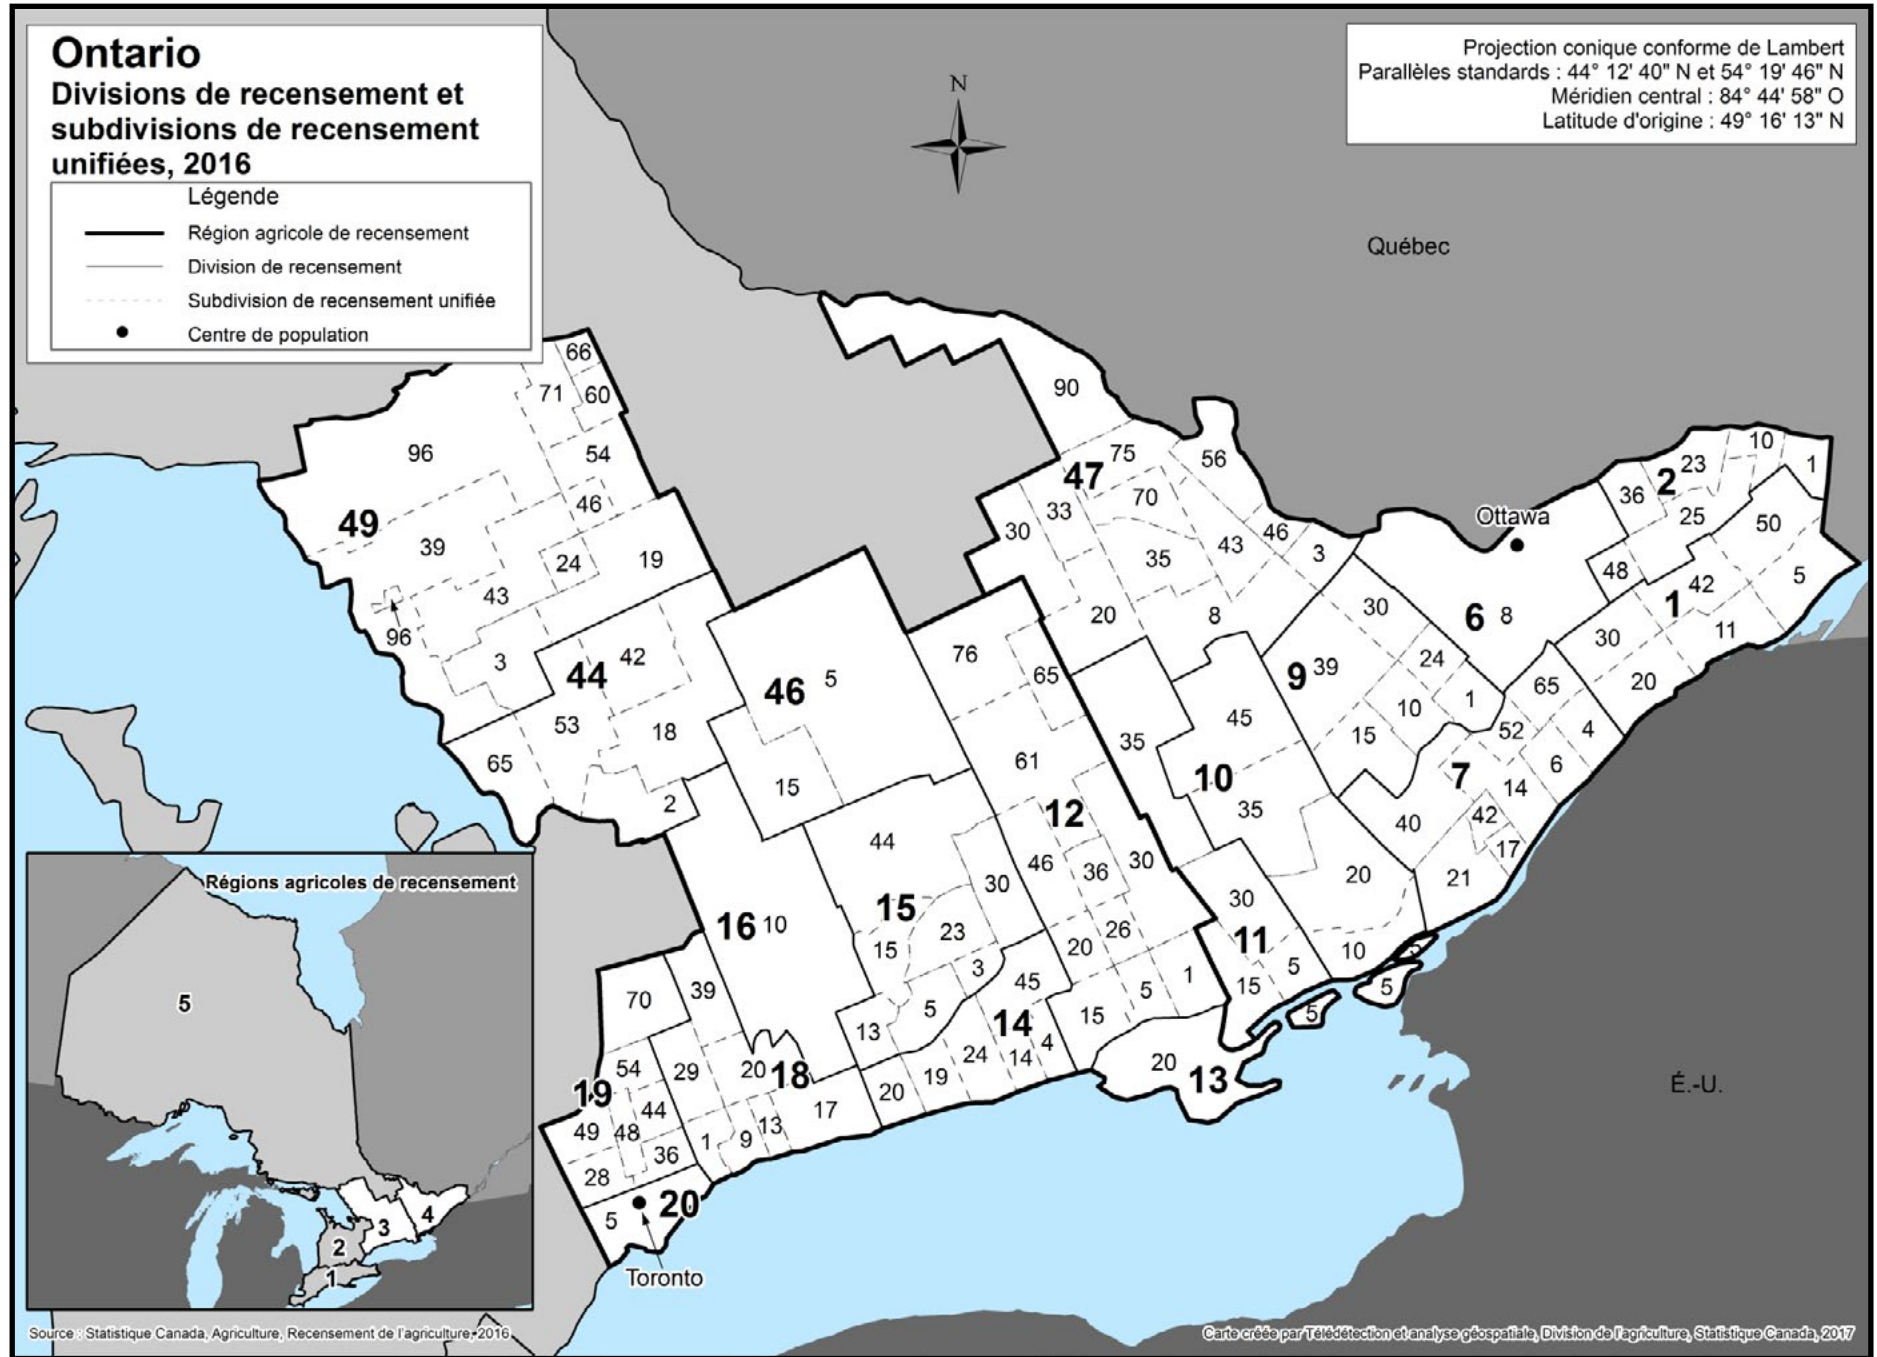

CARTE 2B

Ontario

Carte 2B

Divisions de recensement et subdivisions de recensement unifiées, 2016

1 Stormont, Dundas and Glengarry

- 5 South Glengarry
- 11 South Stormont
- 20 South Dundas
- 30 North Dundas
- 42 North Stormont
- 50 North Glengarry

2 Prescott and Russell

- 1 East Hawkesbury
- 10 Champlain
- 23 Alfred and Plantagenet
- 25 La Nation
- 36 Clarence-Rockland
- 48 Russell

6 Ottawa

- 8 Ottawa

7 Leeds and Grenville

- 4 Edwardsburgh/Cardinal
- 6 Augusta
- 14 Elizabethtown-Kitley
- 17 Front of Yonge
- 21 Leeds and the Thousand Islands
- 40 Rideau Lakes
- 42 Athens
- 52 Merrickville-Wolford
- 65 North Grenville

9 Lanark

- 1 Montague
- 10 Drummond/North Elmsley
- 15 Tay Valley
- 24 Beckwith
- 30 Mississippi Mills
- 39 Lanark Highlands

10 Frontenac

- 5 Frontenac Islands
- 10 Kingston
- 20 South Frontenac
- 35 Central Frontenac
- 45 North Frontenac

13 Prince Edward

- 20 Prince Edward County

14 Northumberland

- 4 Brighton
- 14 Cramahe
- 19 Hamilton
- 20 Port Hope
- 24 Alnwick/Haldimand
- 45 Trent Hills

15 Peterborough

- 3 Asphodel-Norwood
- 5 Otonabee-South Monaghan
- 13 Cavan Monaghan
- 15 Selwyn
- 23 Douro-Dummer
- 30 Havelock-Belmont-Methuen
- 44 Trent Lakes