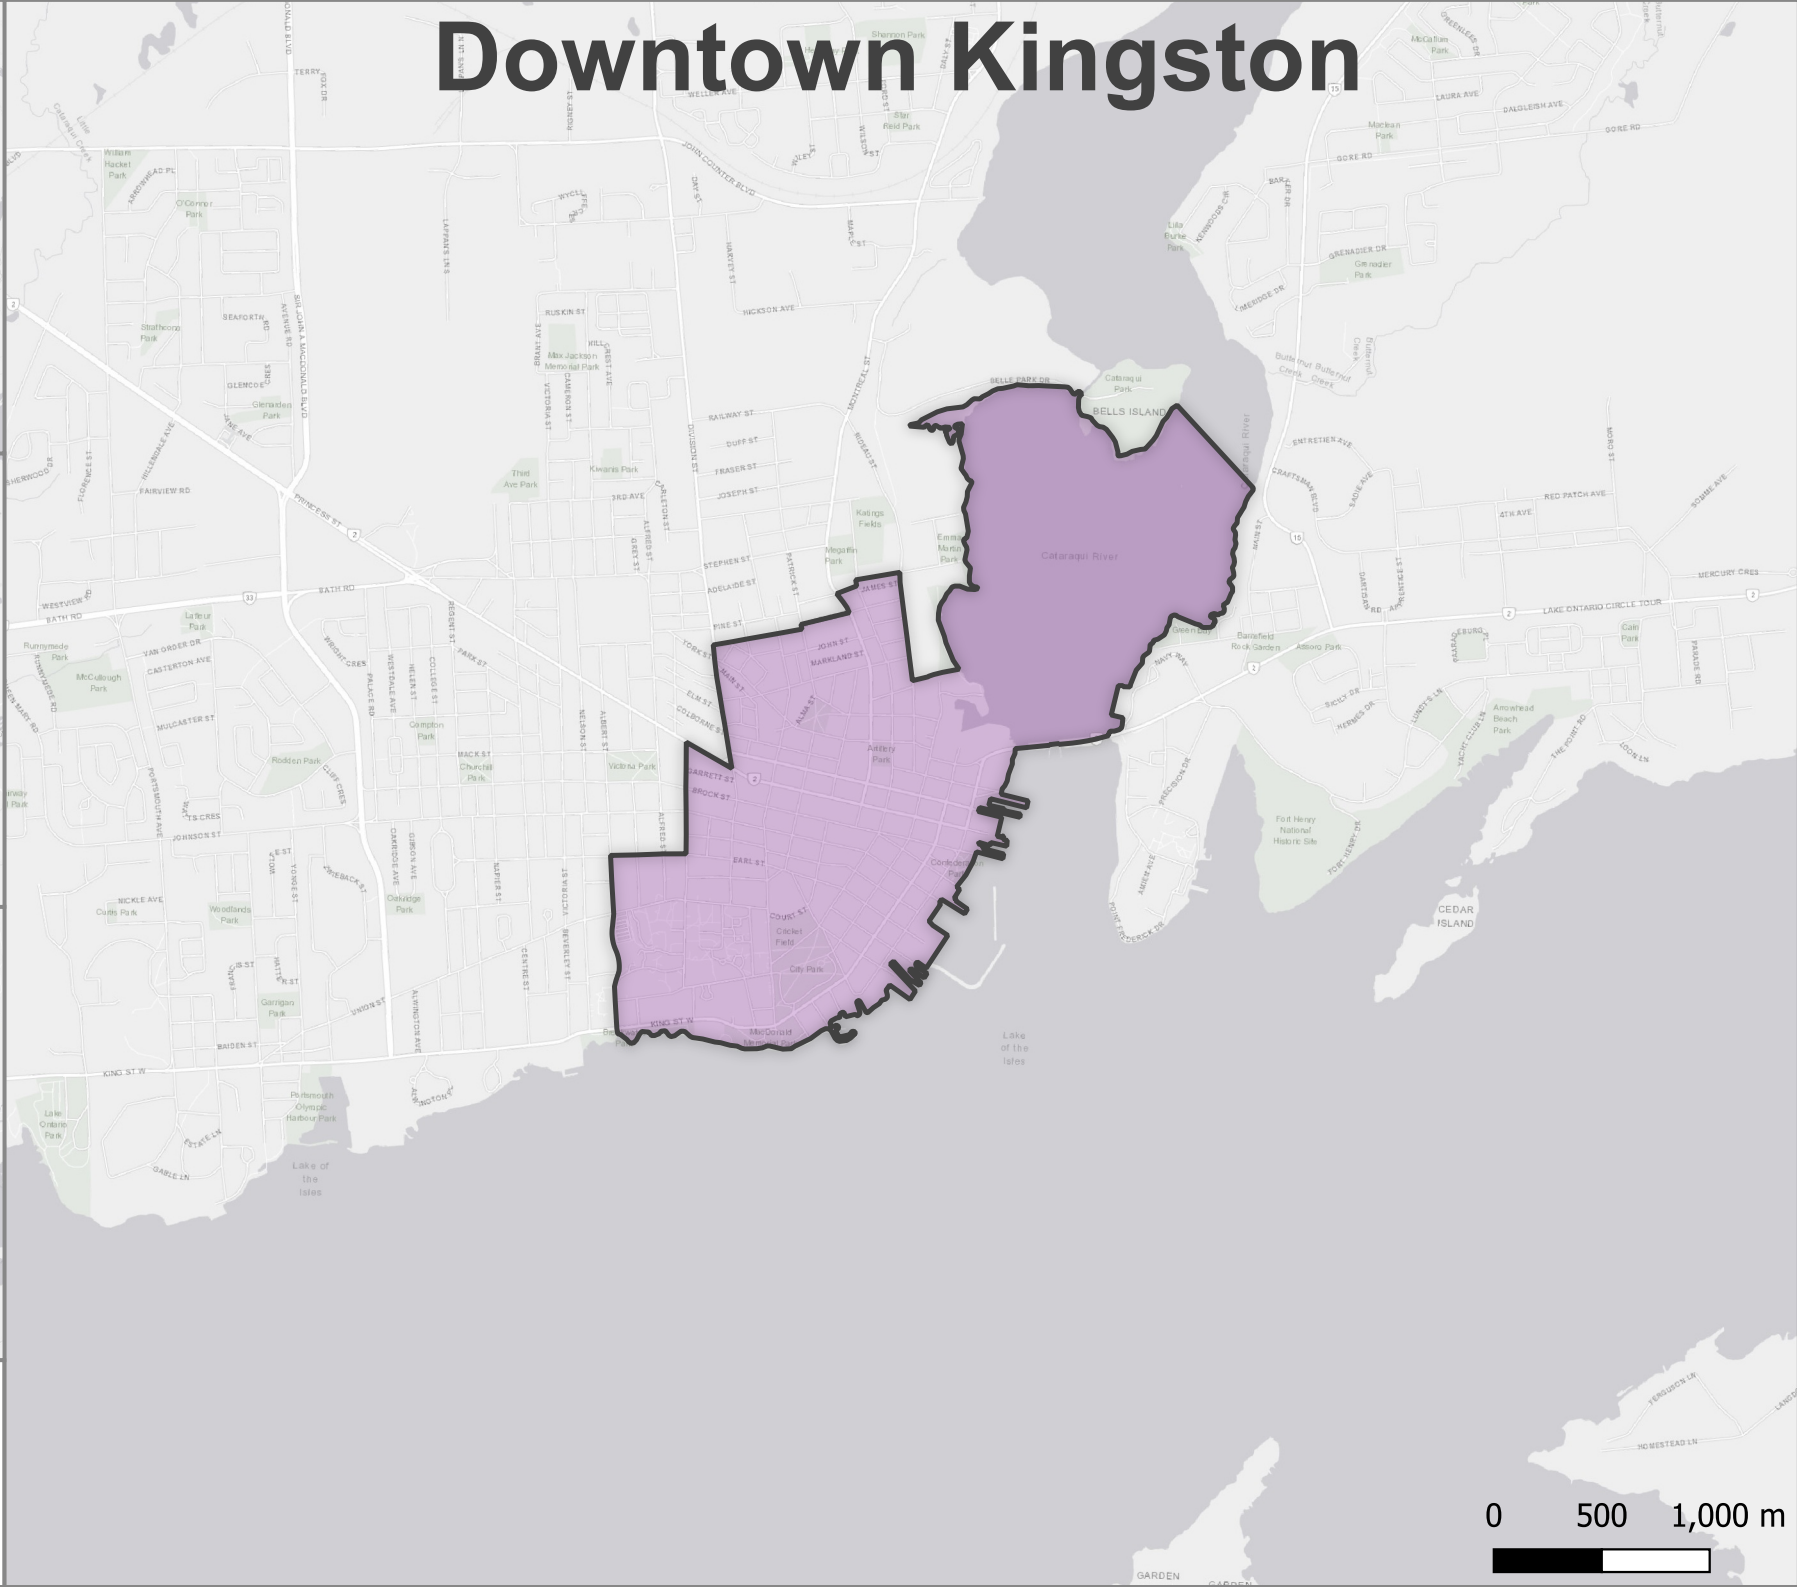

Ontario

Kingston CMA

Kingston CSD

Downtown Kingston

Data Source: Statistics Canada
Projection:
UTM Zone 18 N
Statistics Canada Lambert
Basemap: ESRI

0 500 1,000 m