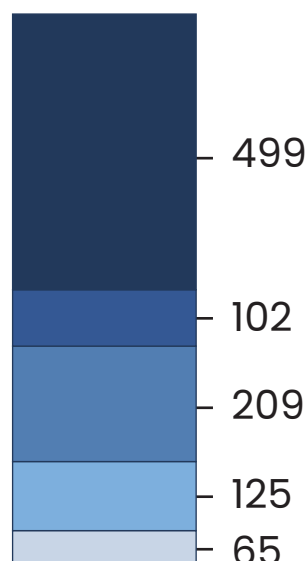

Sexual assault is a gendered crime

89% of victims are women and girls

97% of accused are men and boys

Few (6%) sexual assaults are reported to police.

This compares with 36% of physical assaults.

For every 1,000 sexual assaults reported to police

For every 1,000 physical assaults reported to police

Overall, about **1 in 19 sexual assaults** that were reported to police **led to an accused person being sentenced to custody.**

- Did not lead to charges
- Led to charges, but did not go to court
- Went to court, but did not lead to a guilty finding
- Led to a guilty finding, but not to a sentence of custody
- Led to a guilty finding and a sentence of custody