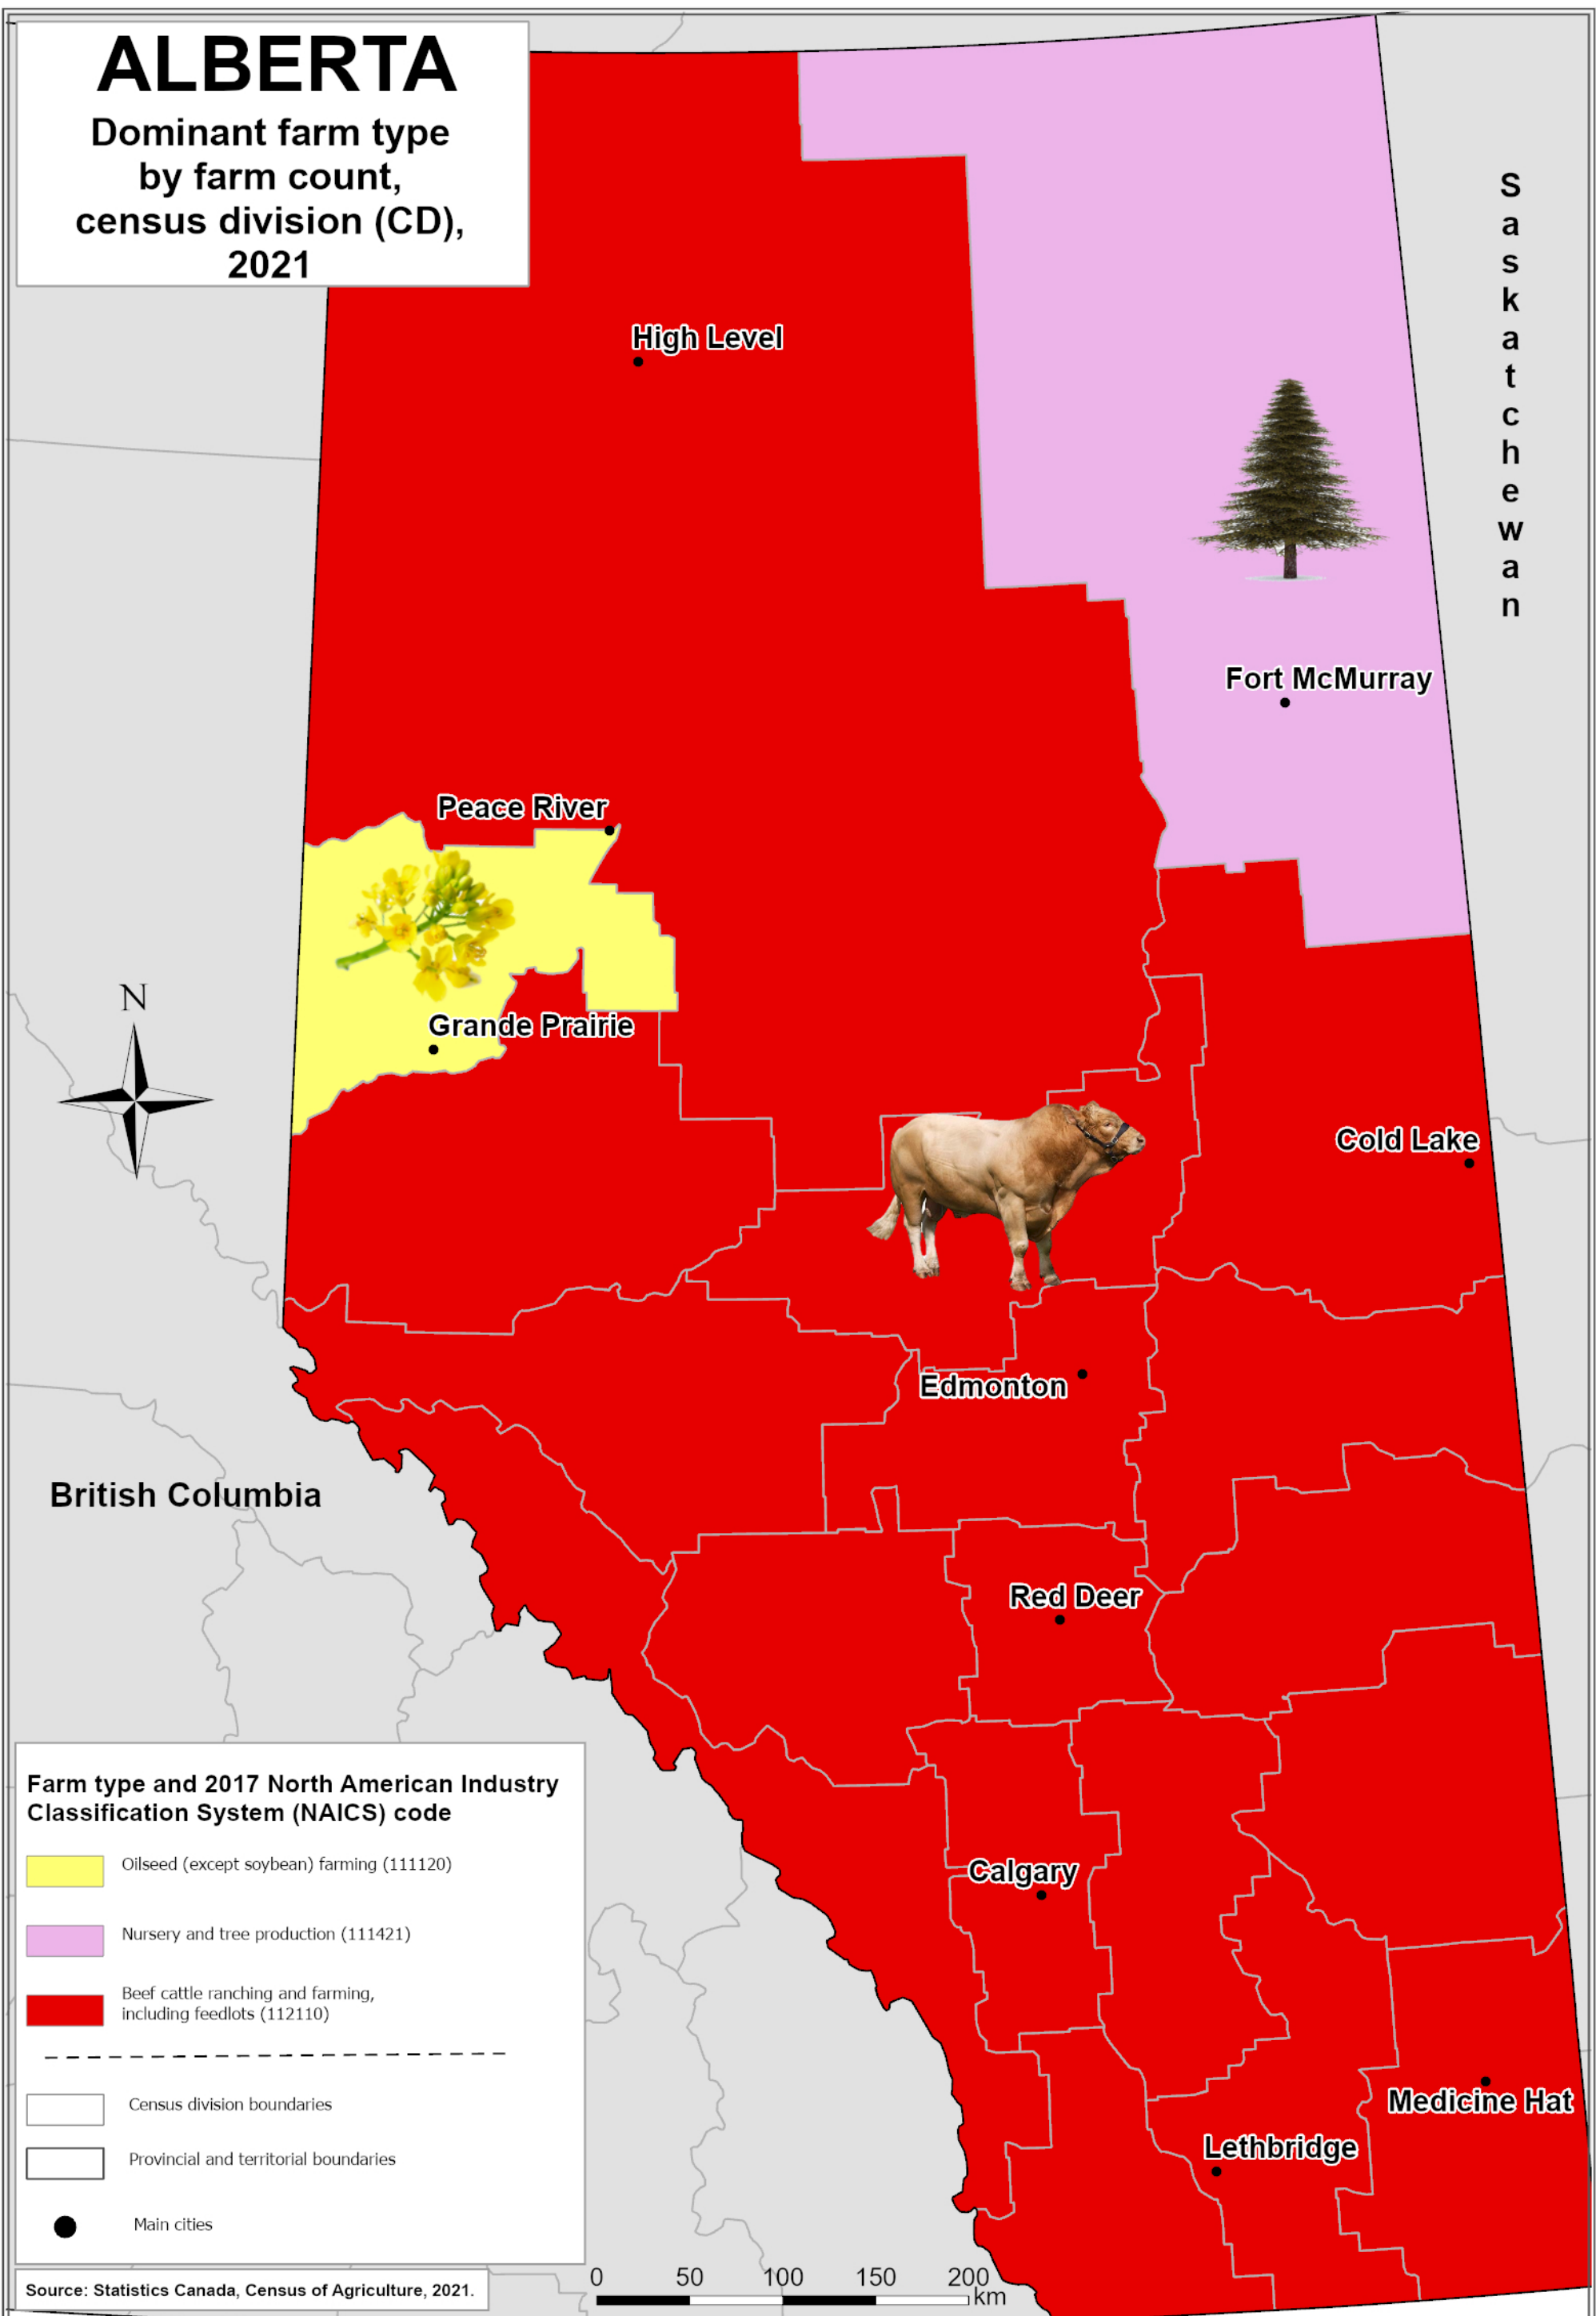

ALBERTA

Dominant farm type
by farm count,
census division (CD),
2021

Farm type and 2017 North American Industry Classification System (NAICS) code

- Oilseed (except soybean) farming (111120)
- Nursery and tree production (111421)
- Beef cattle ranching and farming, including feedlots (112110)

 Census division boundaries
 Provincial and territorial boundaries
 Main cities

Source: Statistics Canada, Census of Agriculture, 2021.