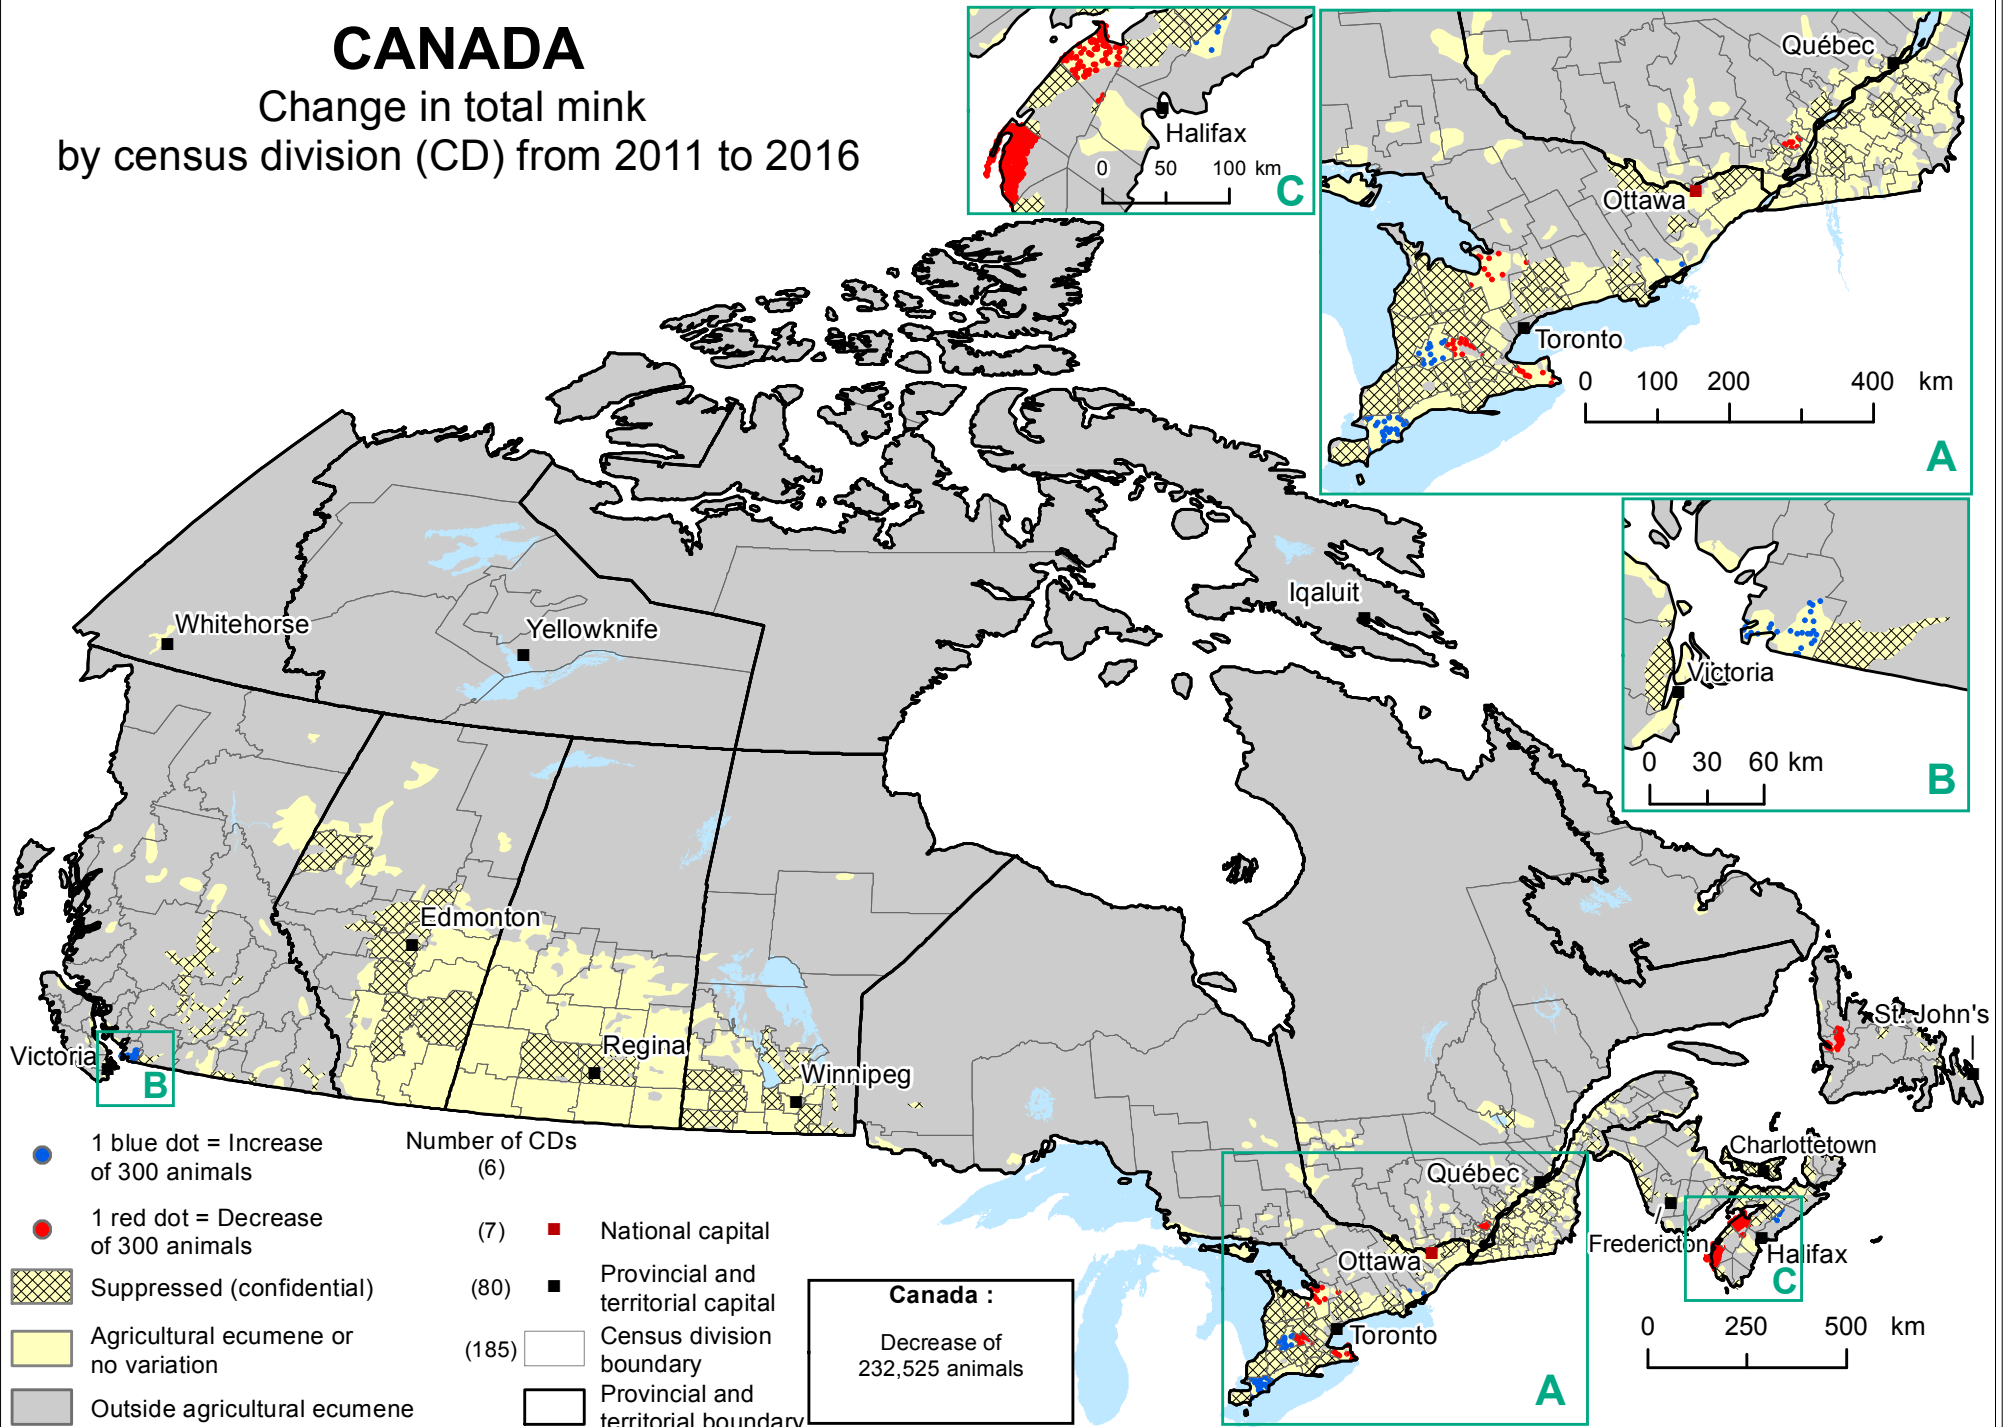

CANADA

Change in total mink
by census division (CD) from 2011 to 2016

Map produced by Remote Sensing and Geospatial Analysis, Agriculture Division, Statistics Canada, 2018.

Source: Statistics Canada, Agriculture Division, Census of Agriculture, 2011 and 2016.