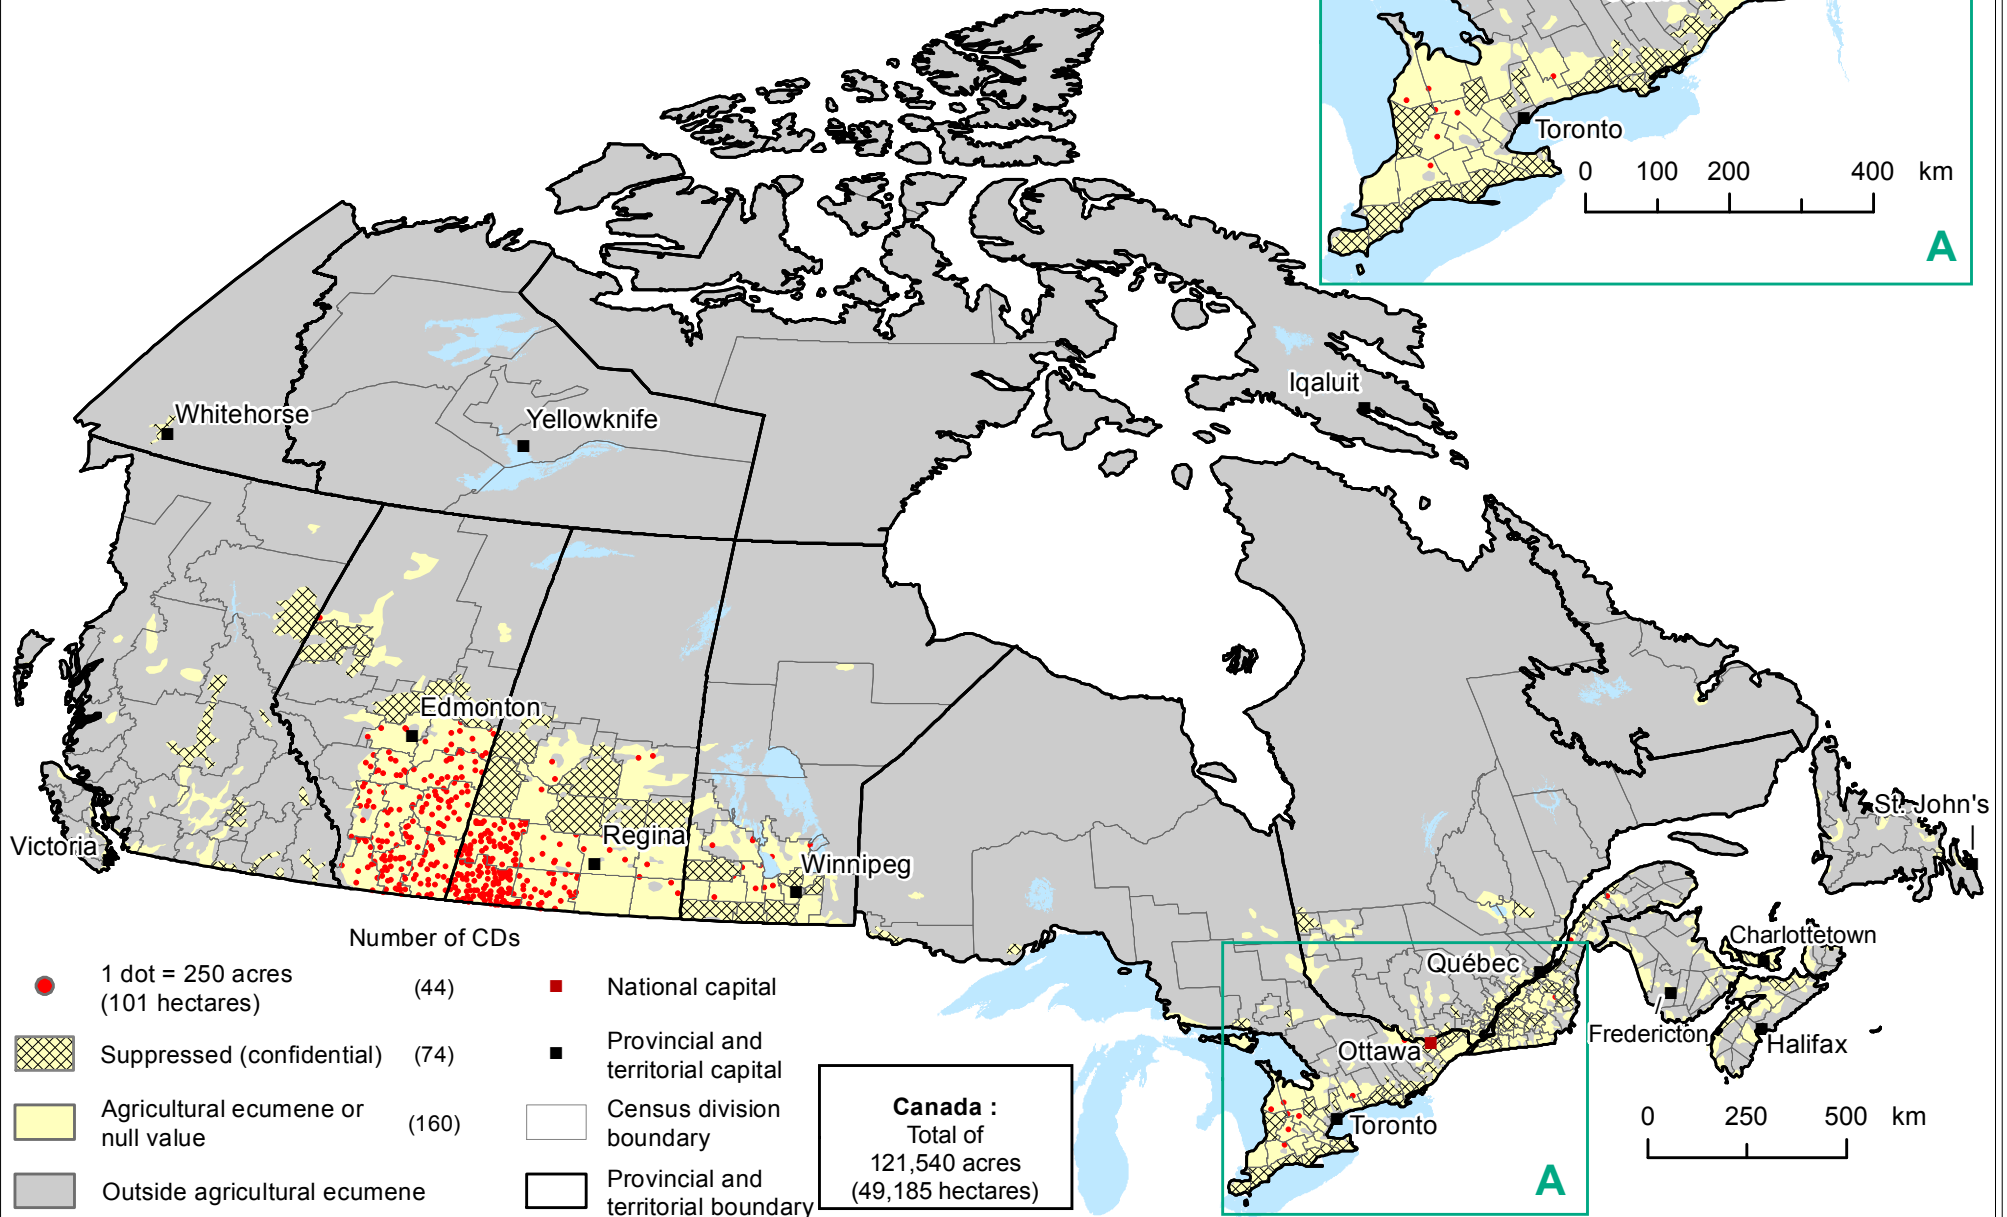

# CANADA

## Triticale area by census division (CD), 2016

Map produced by Remote Sensing and Geospatial Analysis, Agriculture Division, Statistics Canada, 2018.

Source: Statistics Canada, Agriculture Division, Census of Agriculture, 2016.