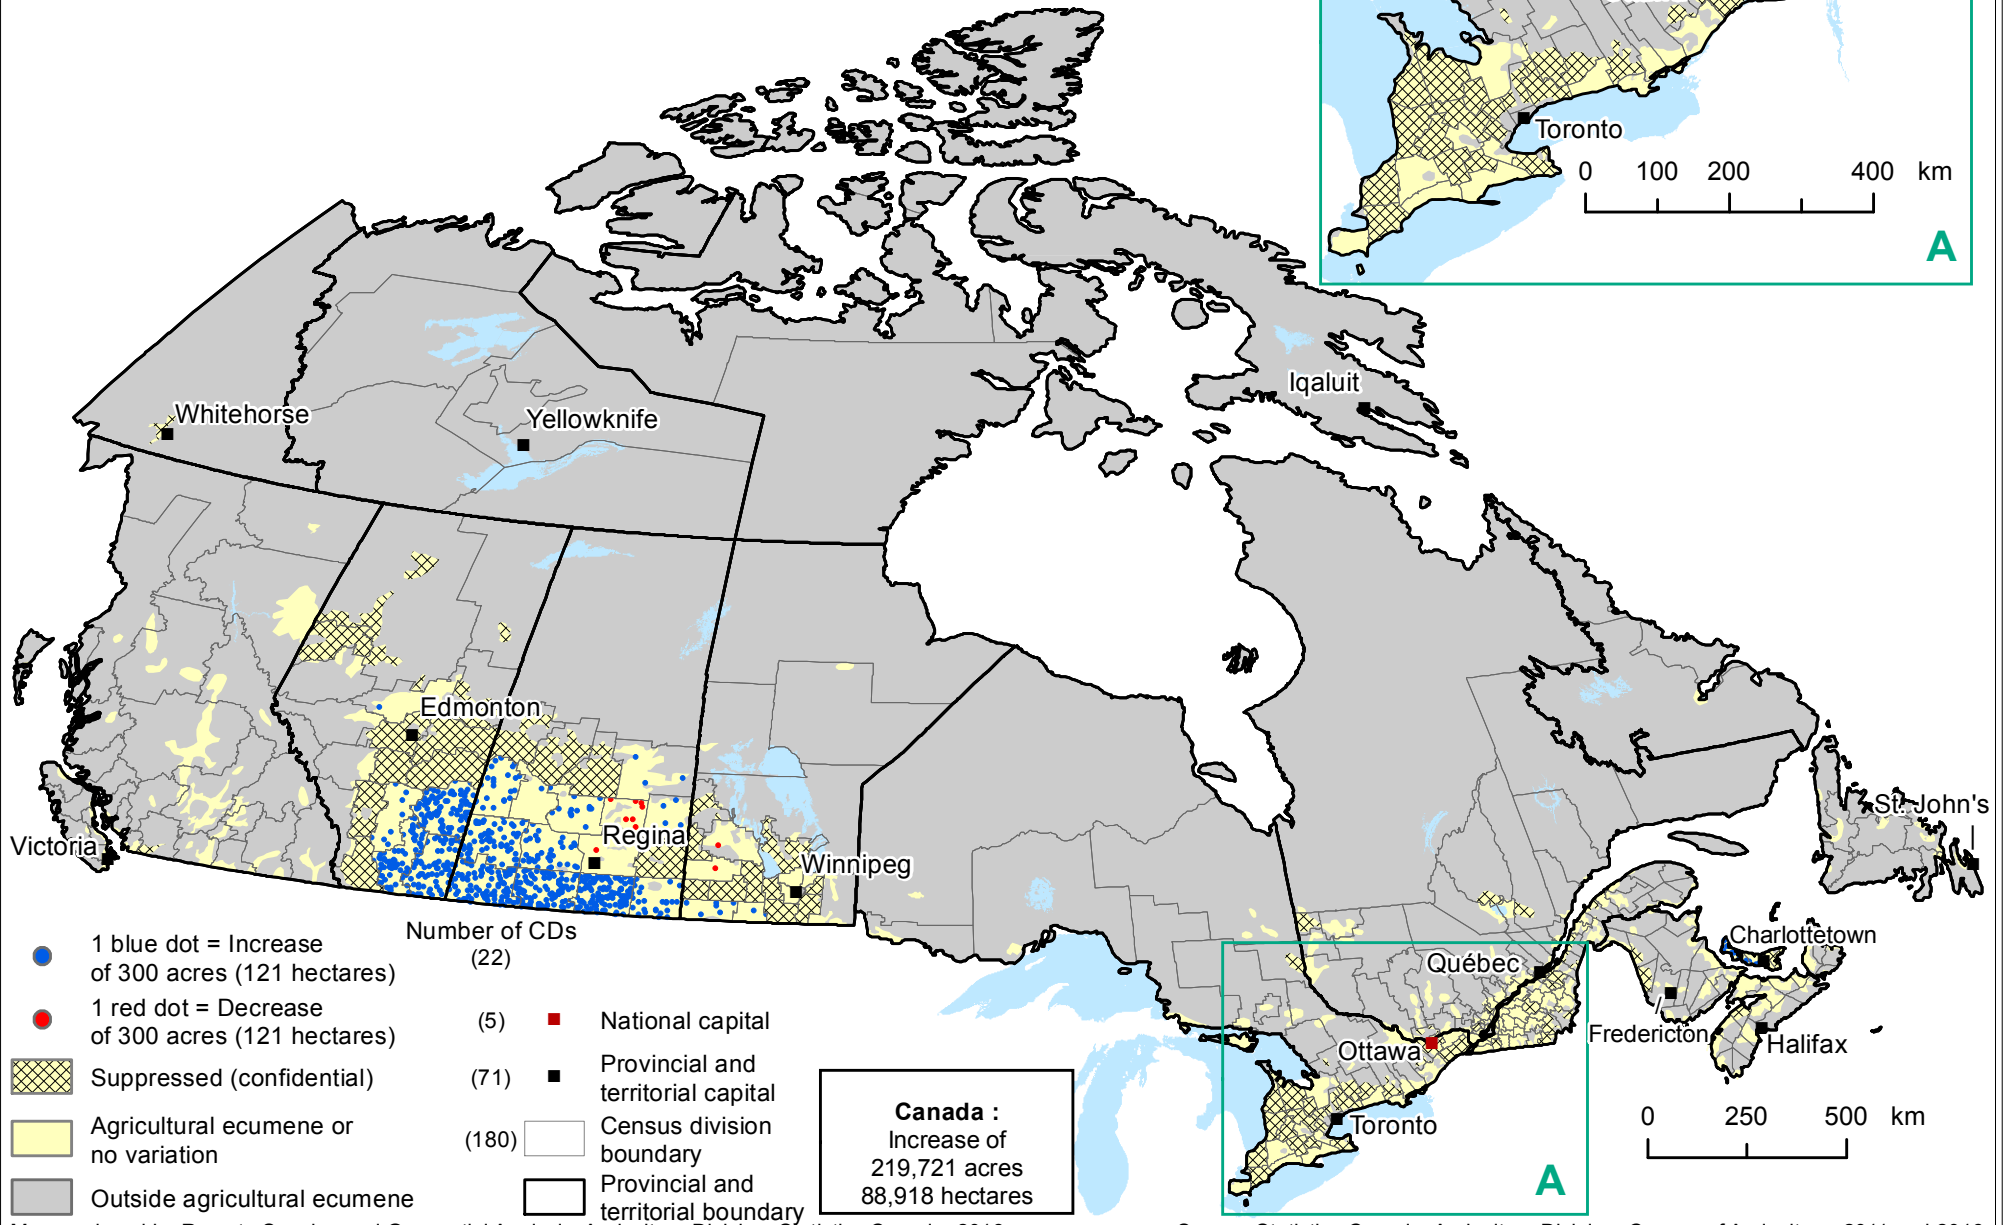

CANADA

Change in mustard seed area
by census division (CD) from 2011 to 2016

Map produced by Remote Sensing and Geospatial Analysis, Agriculture Division, Statistics Canada, 2018.

Source: Statistics Canada, Agriculture Division, Census of Agriculture, 2011 and 2016.