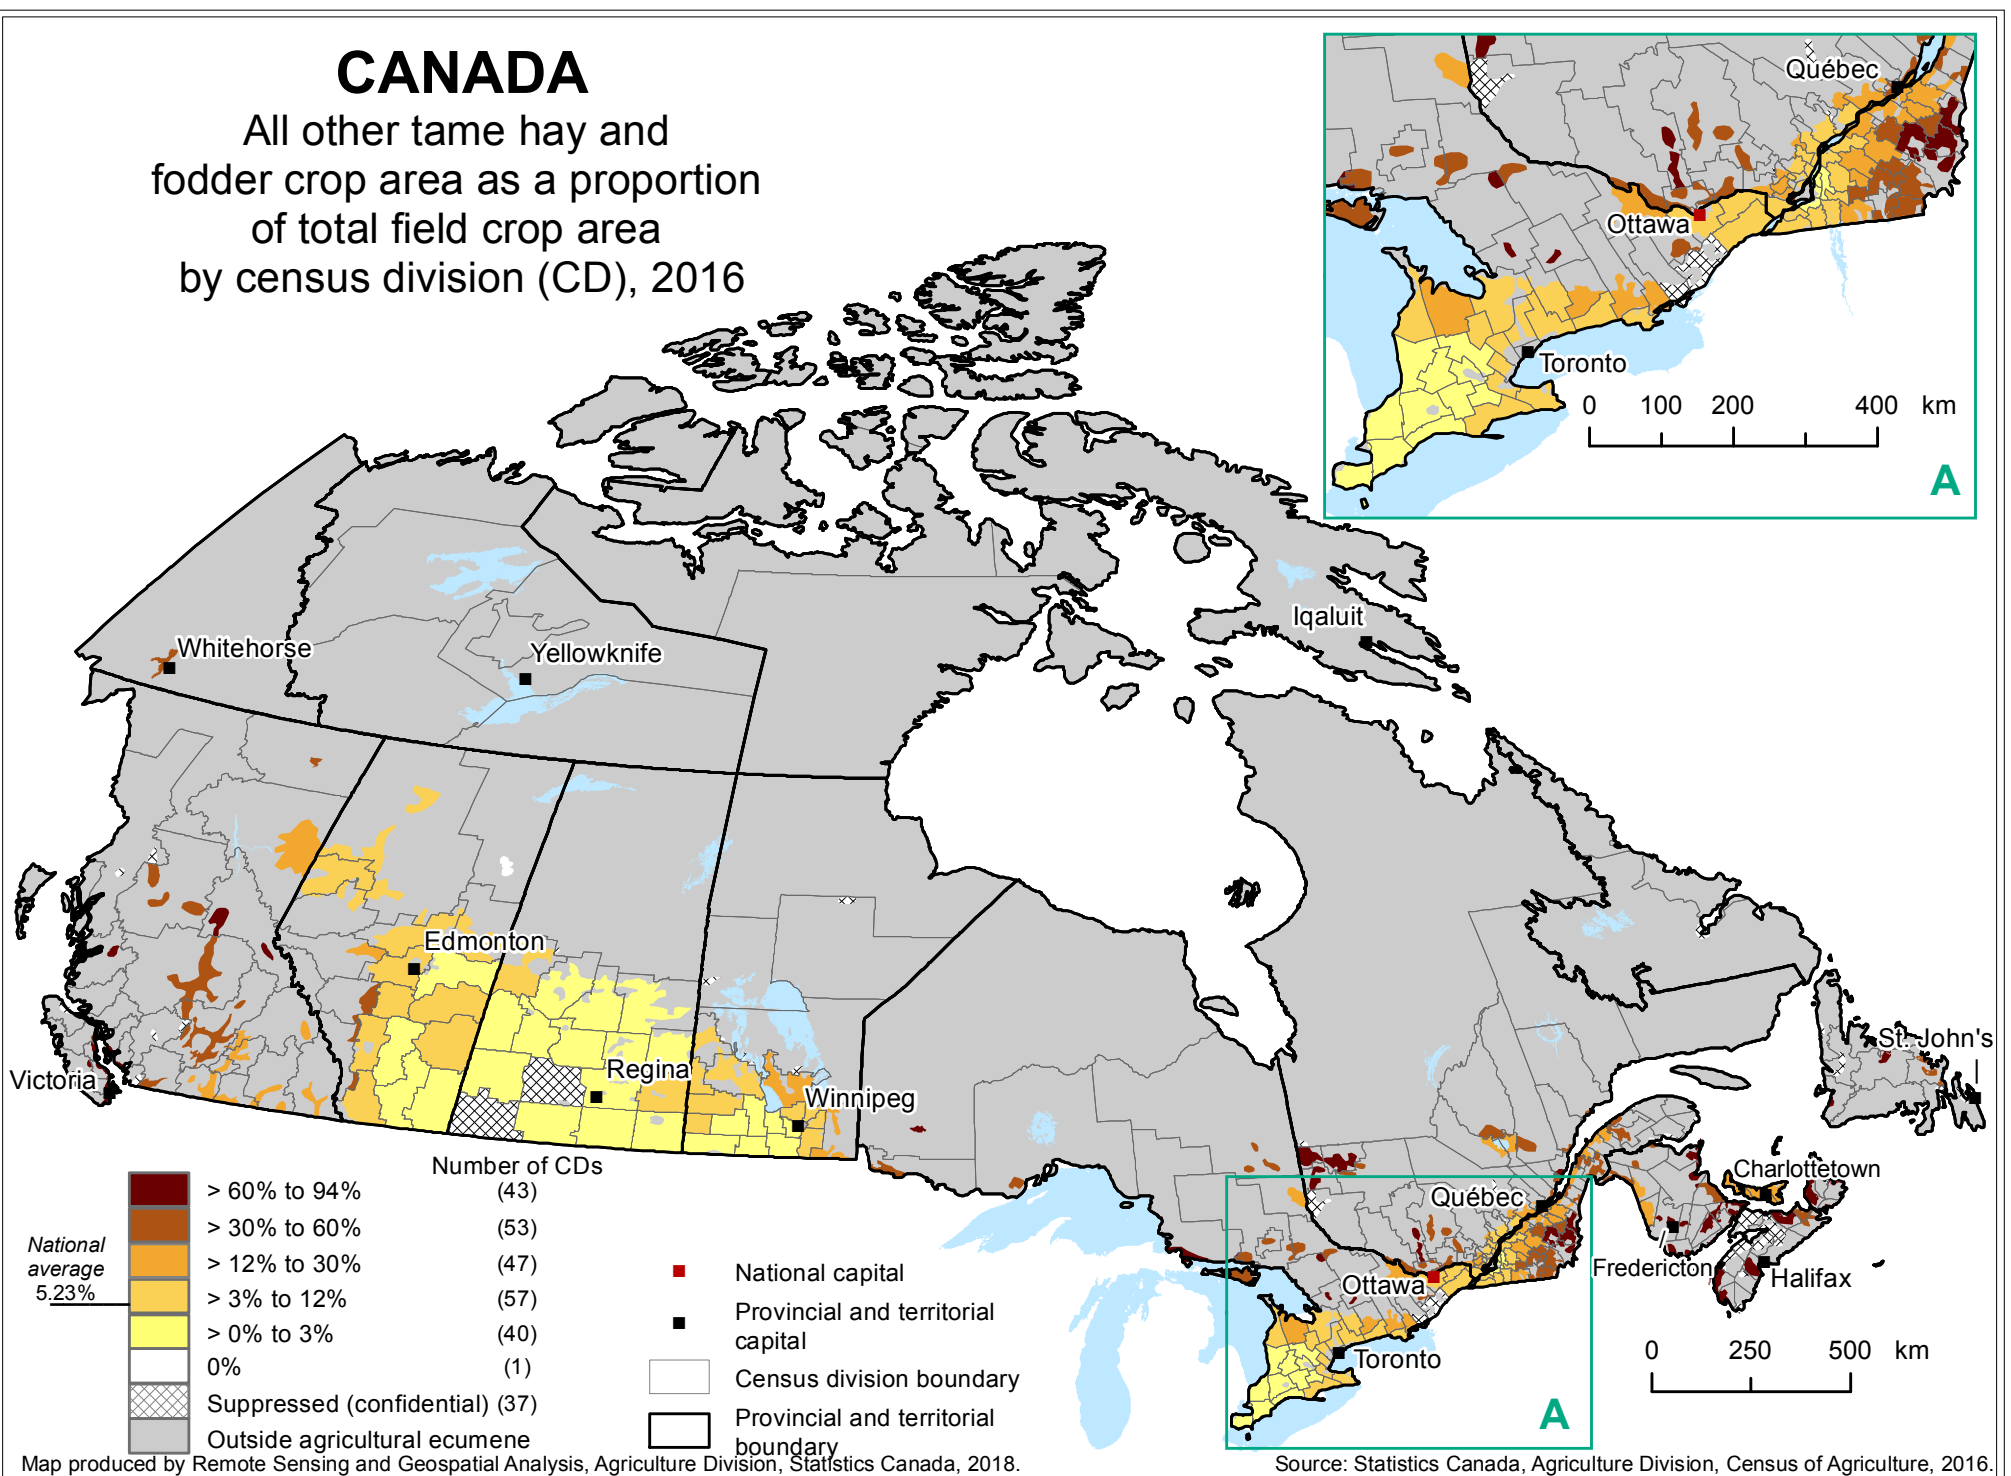

CANADA

All other tame hay and
fodder crop area as a proportion
of total field crop area
by census division (CD), 2016

Map produced by Remote Sensing and Geospatial Analysis, Agriculture Division, Statistics Canada, 2018.

Source: Statistics Canada, Agriculture Division, Census of Agriculture, 2016.