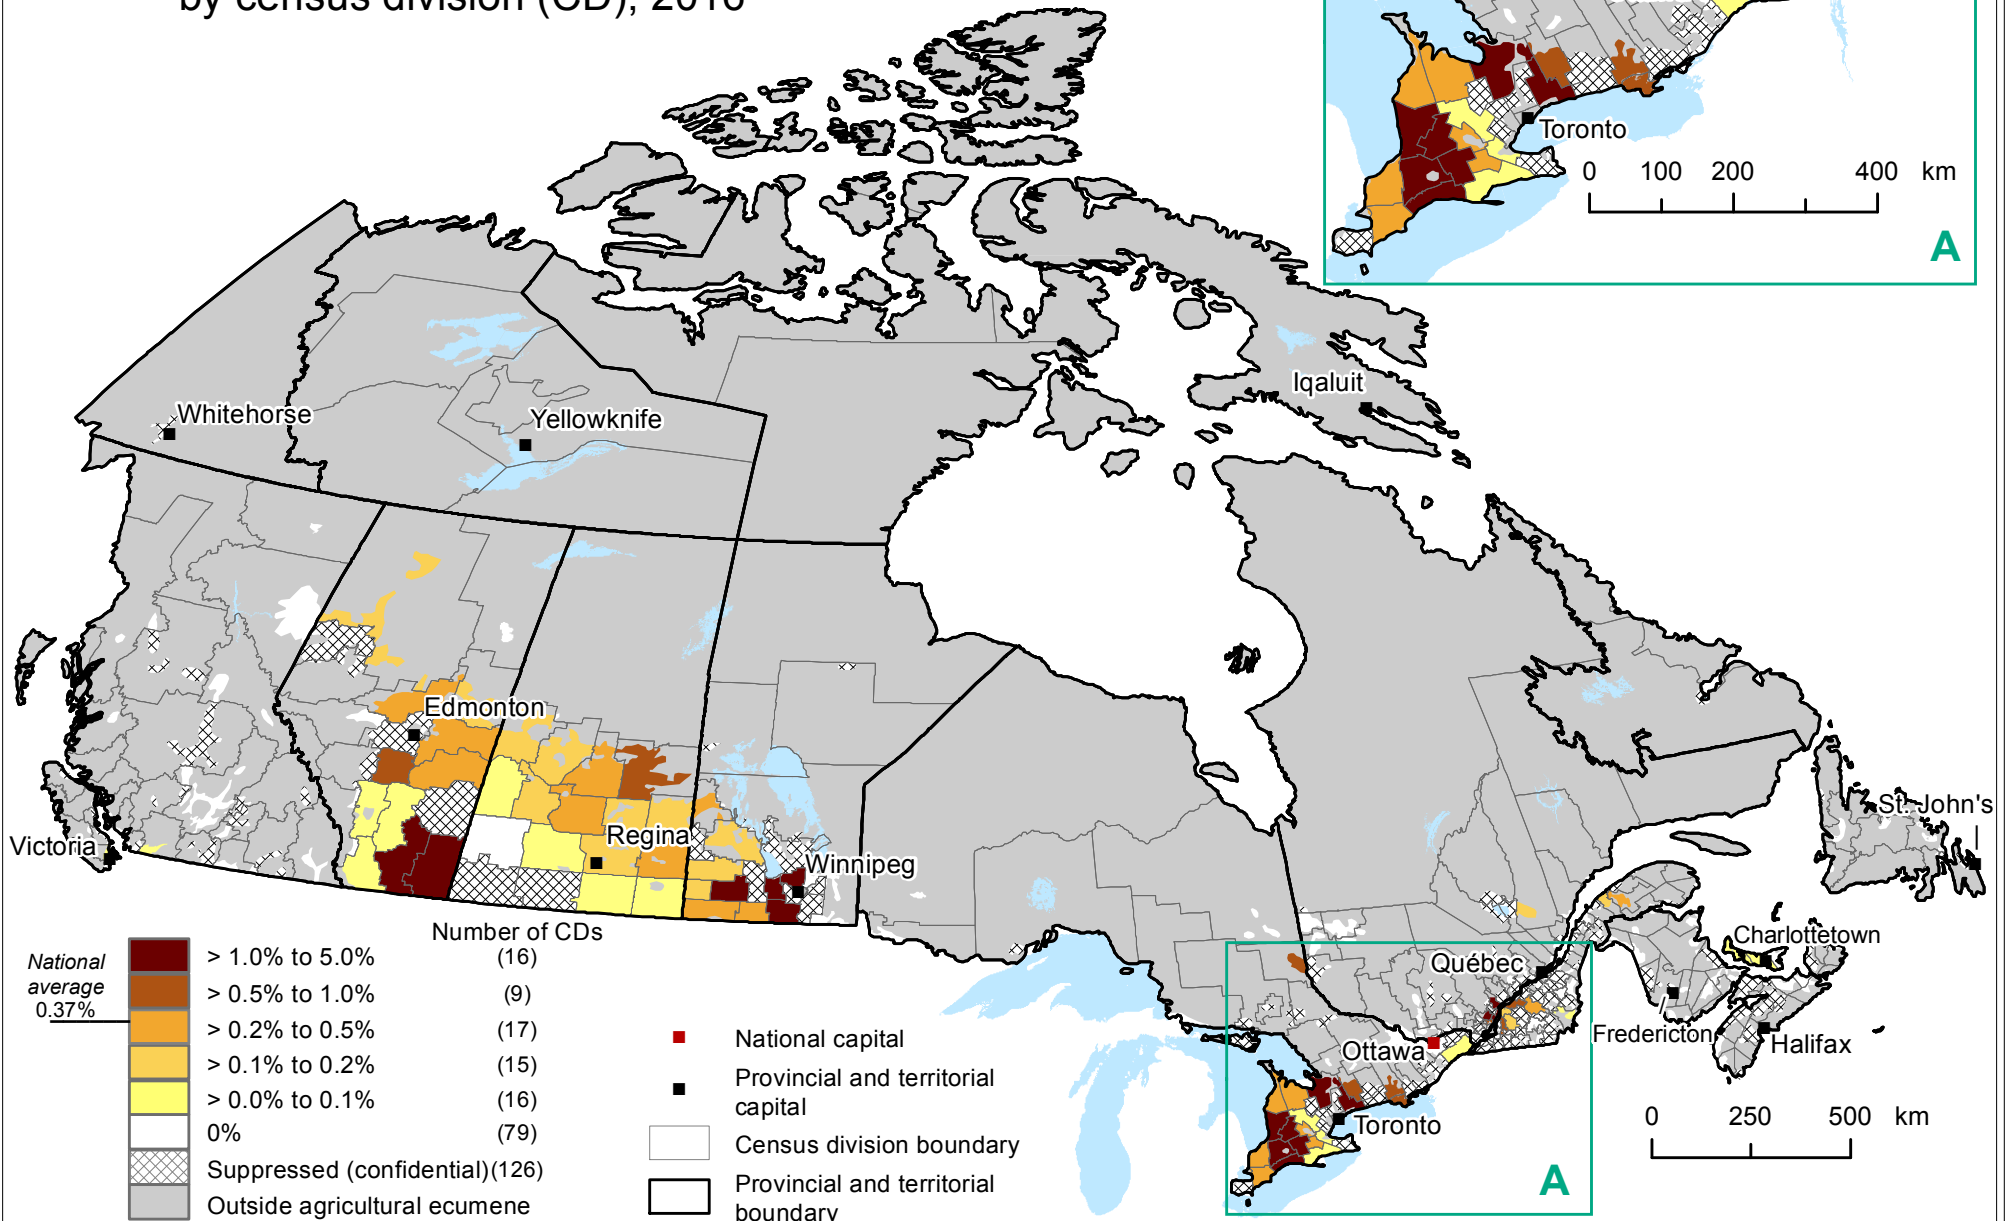

# CANADA

Other dry bean area as a proportion of total field crop area by census division (CD), 2016

Map produced by Remote Sensing and Geospatial Analysis, Agriculture Division, Statistics Canada, 2018.

Source: Statistics Canada, Agriculture Division, Census of Agriculture, 2016.