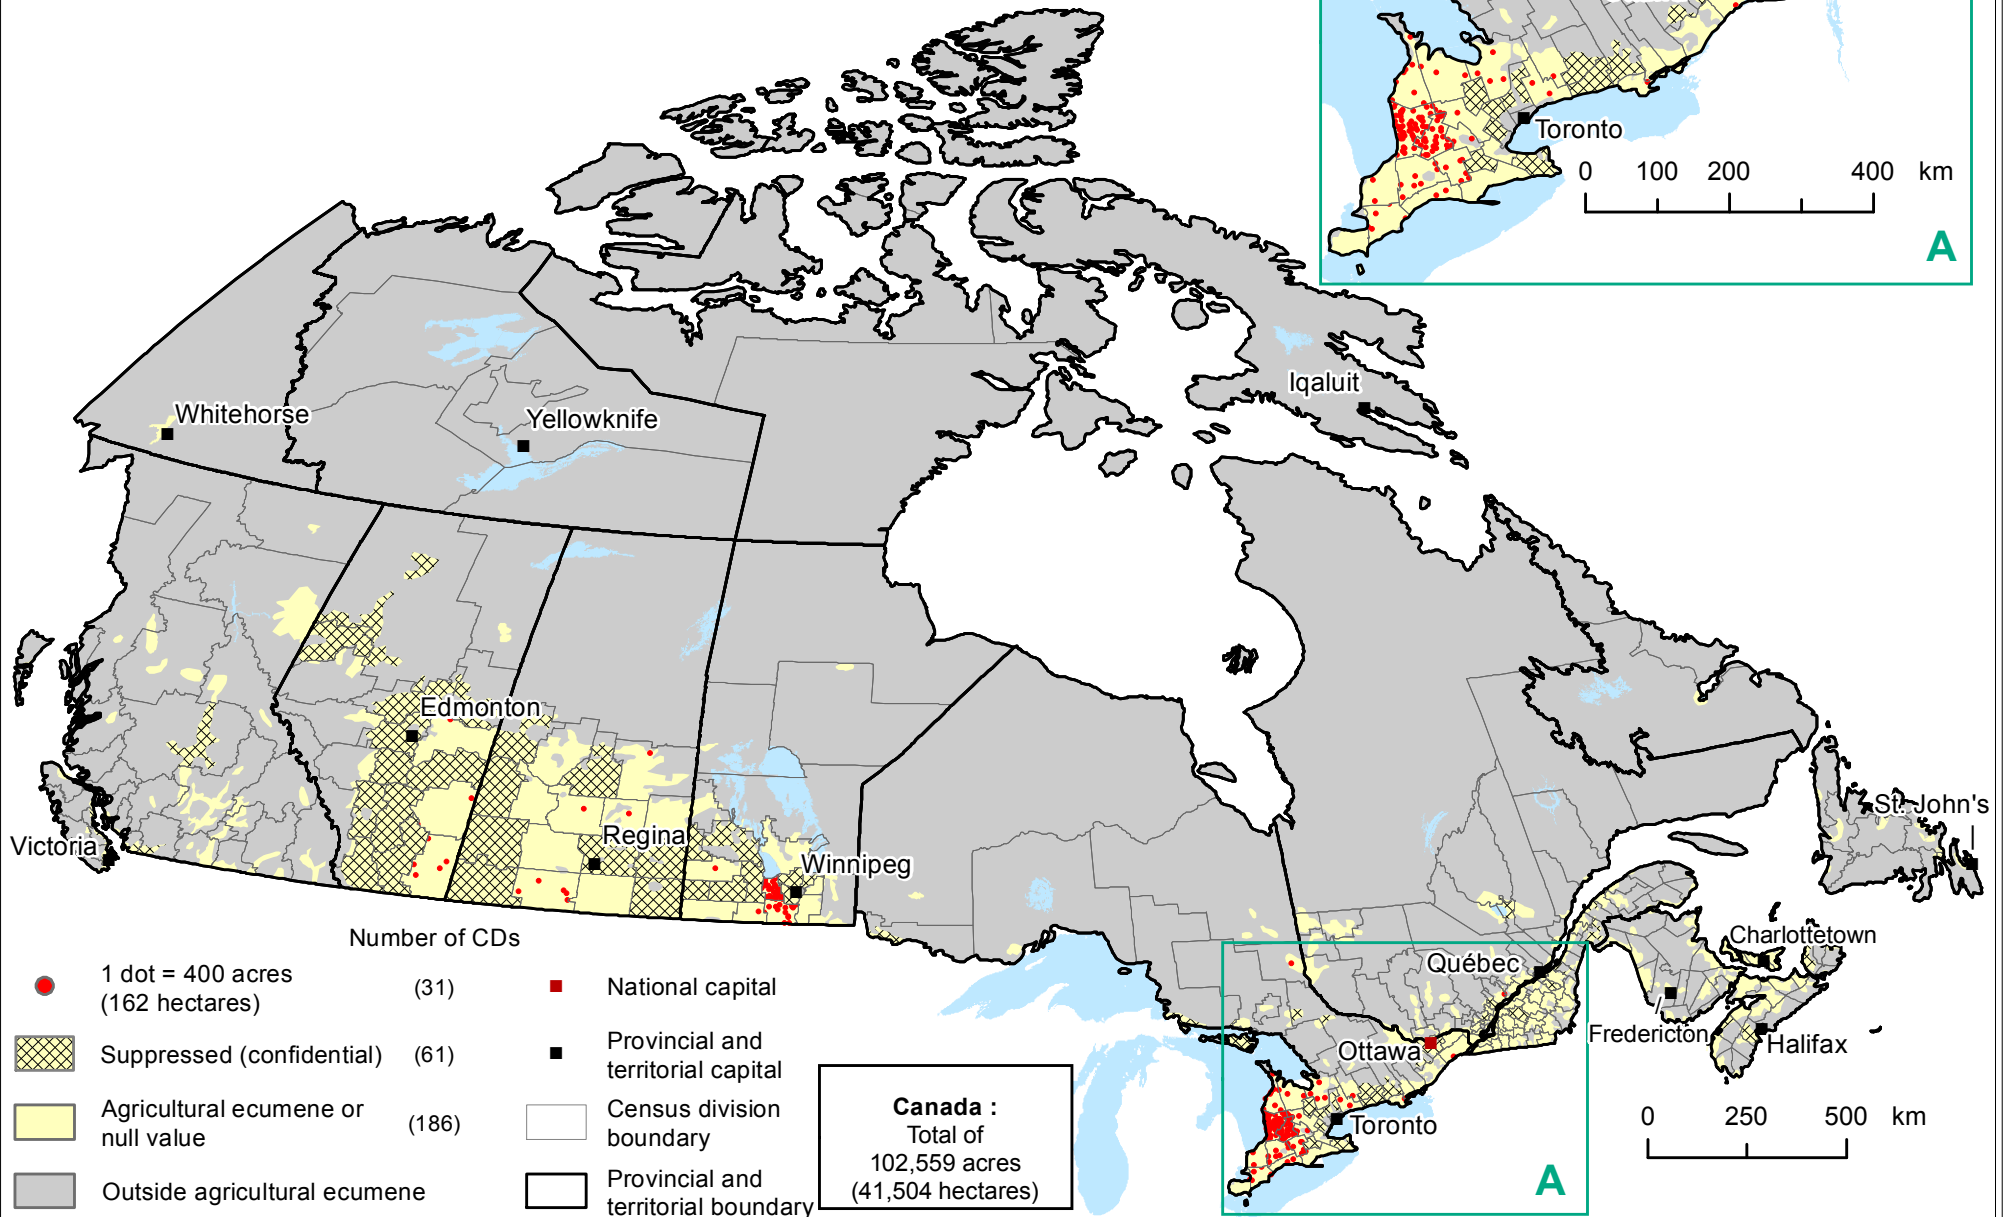

CANADA

Dry white bean area by census division (CD), 2016

Map produced by Remote Sensing and Geospatial Analysis, Agriculture Division, Statistics Canada, 2018.

Source: Statistics Canada, Agriculture Division, Census of Agriculture, 2016.