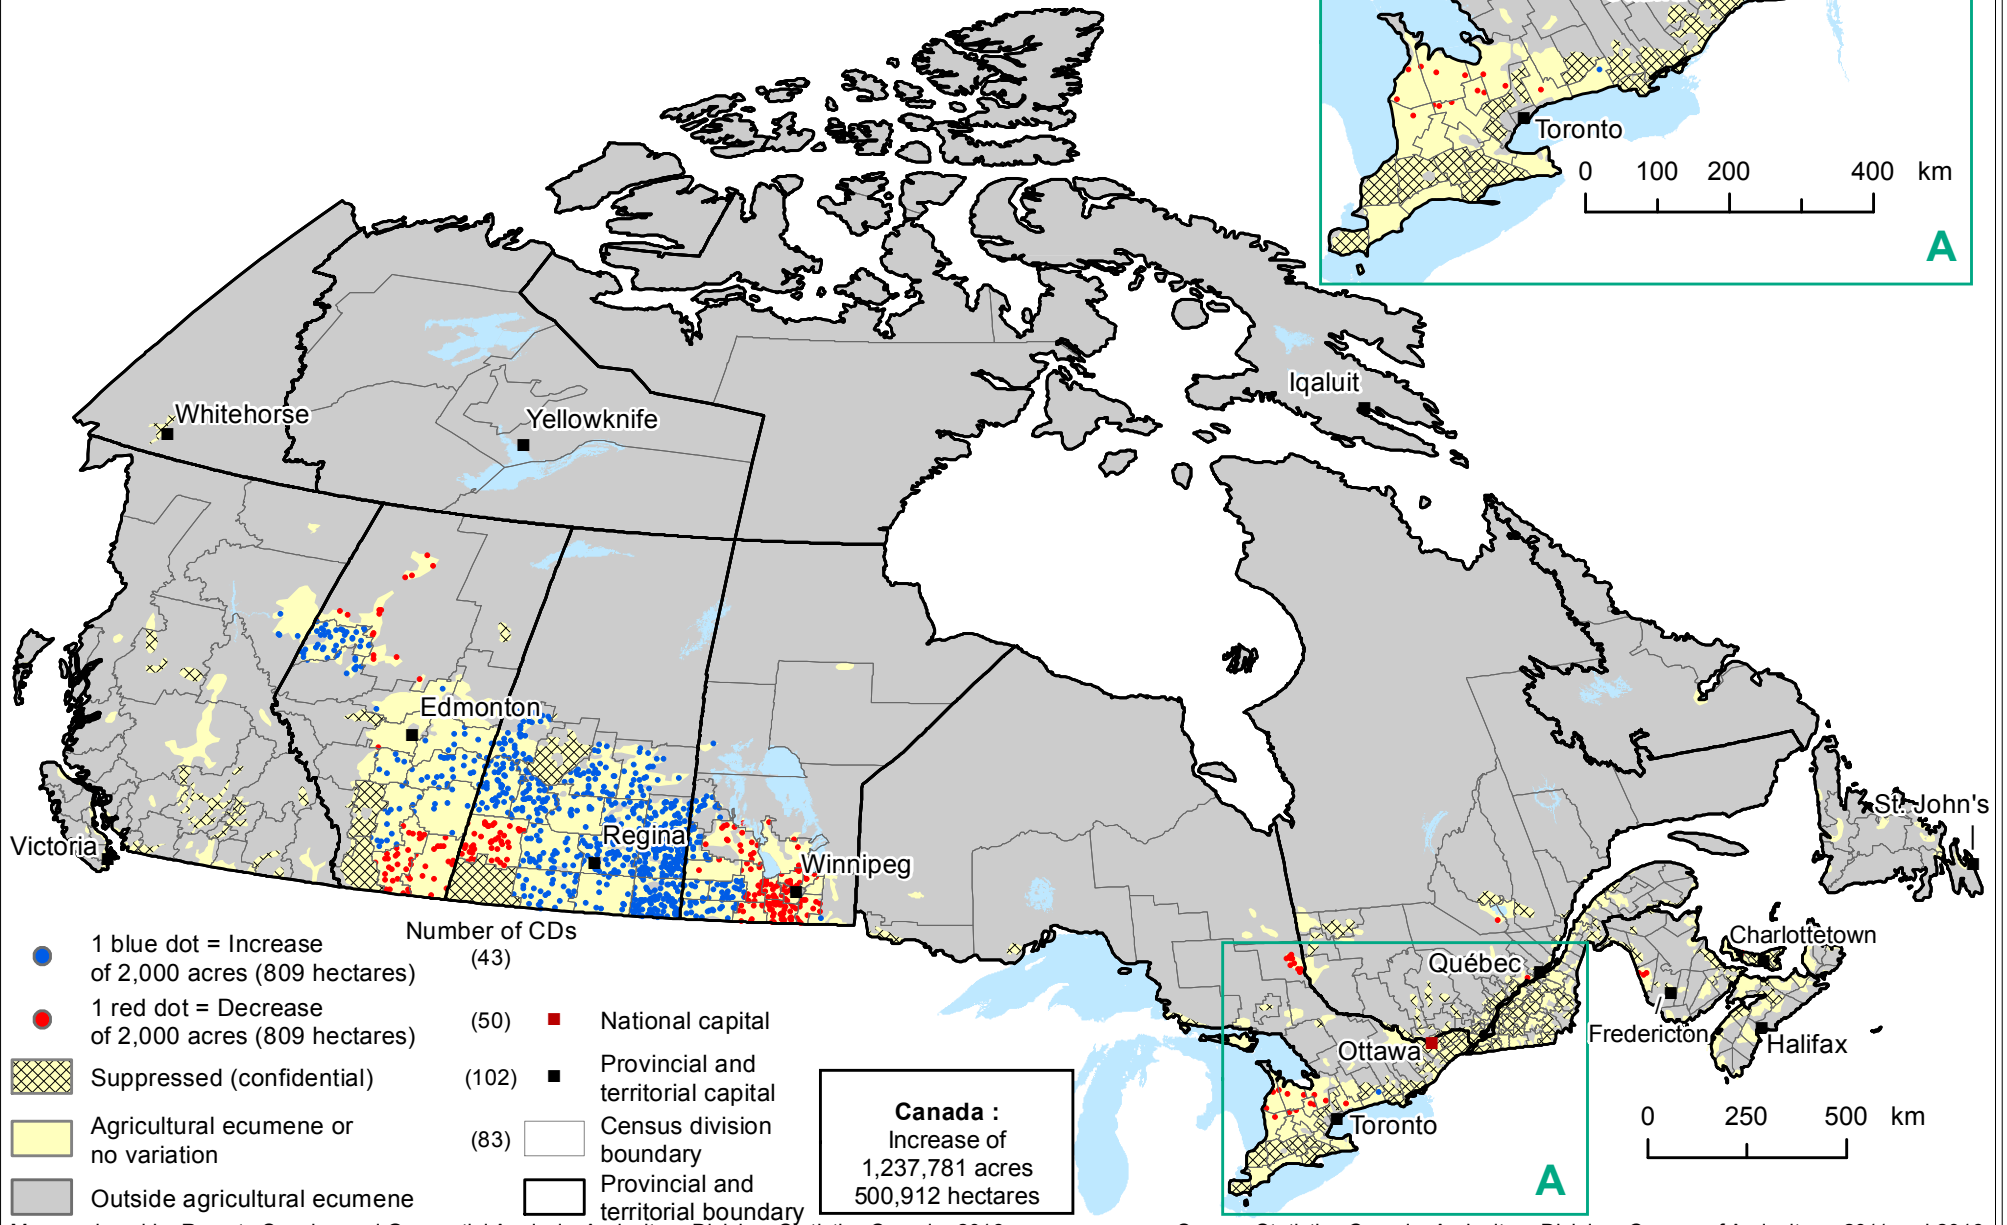

CANADA

Change in canola area
by census division (CD) from 2011 to 2016

Map produced by Remote Sensing and Geospatial Analysis, Agriculture Division, Statistics Canada, 2018.

Source: Statistics Canada, Agriculture Division, Census of Agriculture, 2011 and 2016.