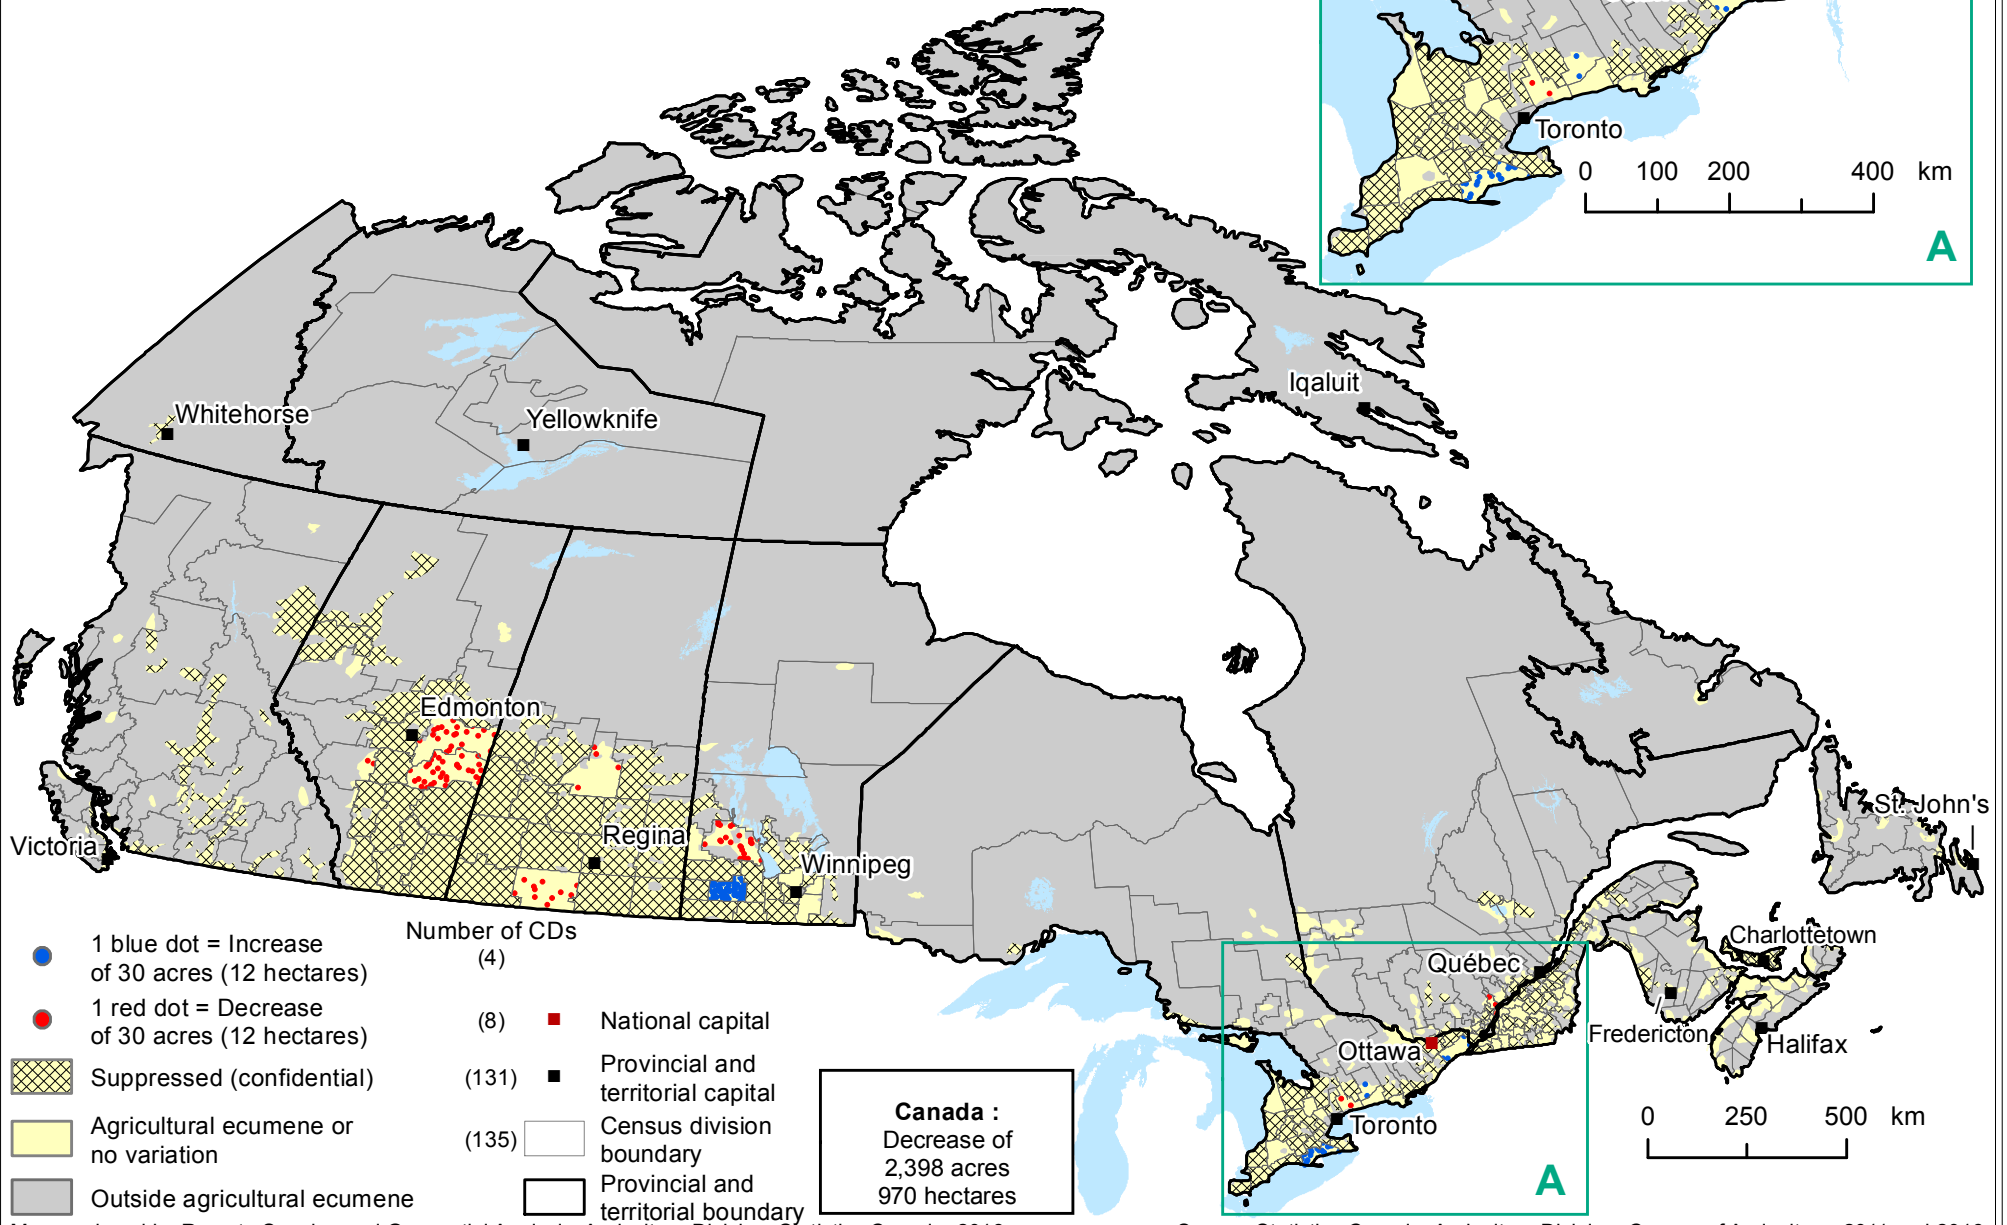

CANADA

Change in spring rye area
by census division (CD) from 2011 to 2016

Map produced by Remote Sensing and Geospatial Analysis, Agriculture Division, Statistics Canada, 2018.

Source: Statistics Canada, Agriculture Division, Census of Agriculture, 2011 and 2016.