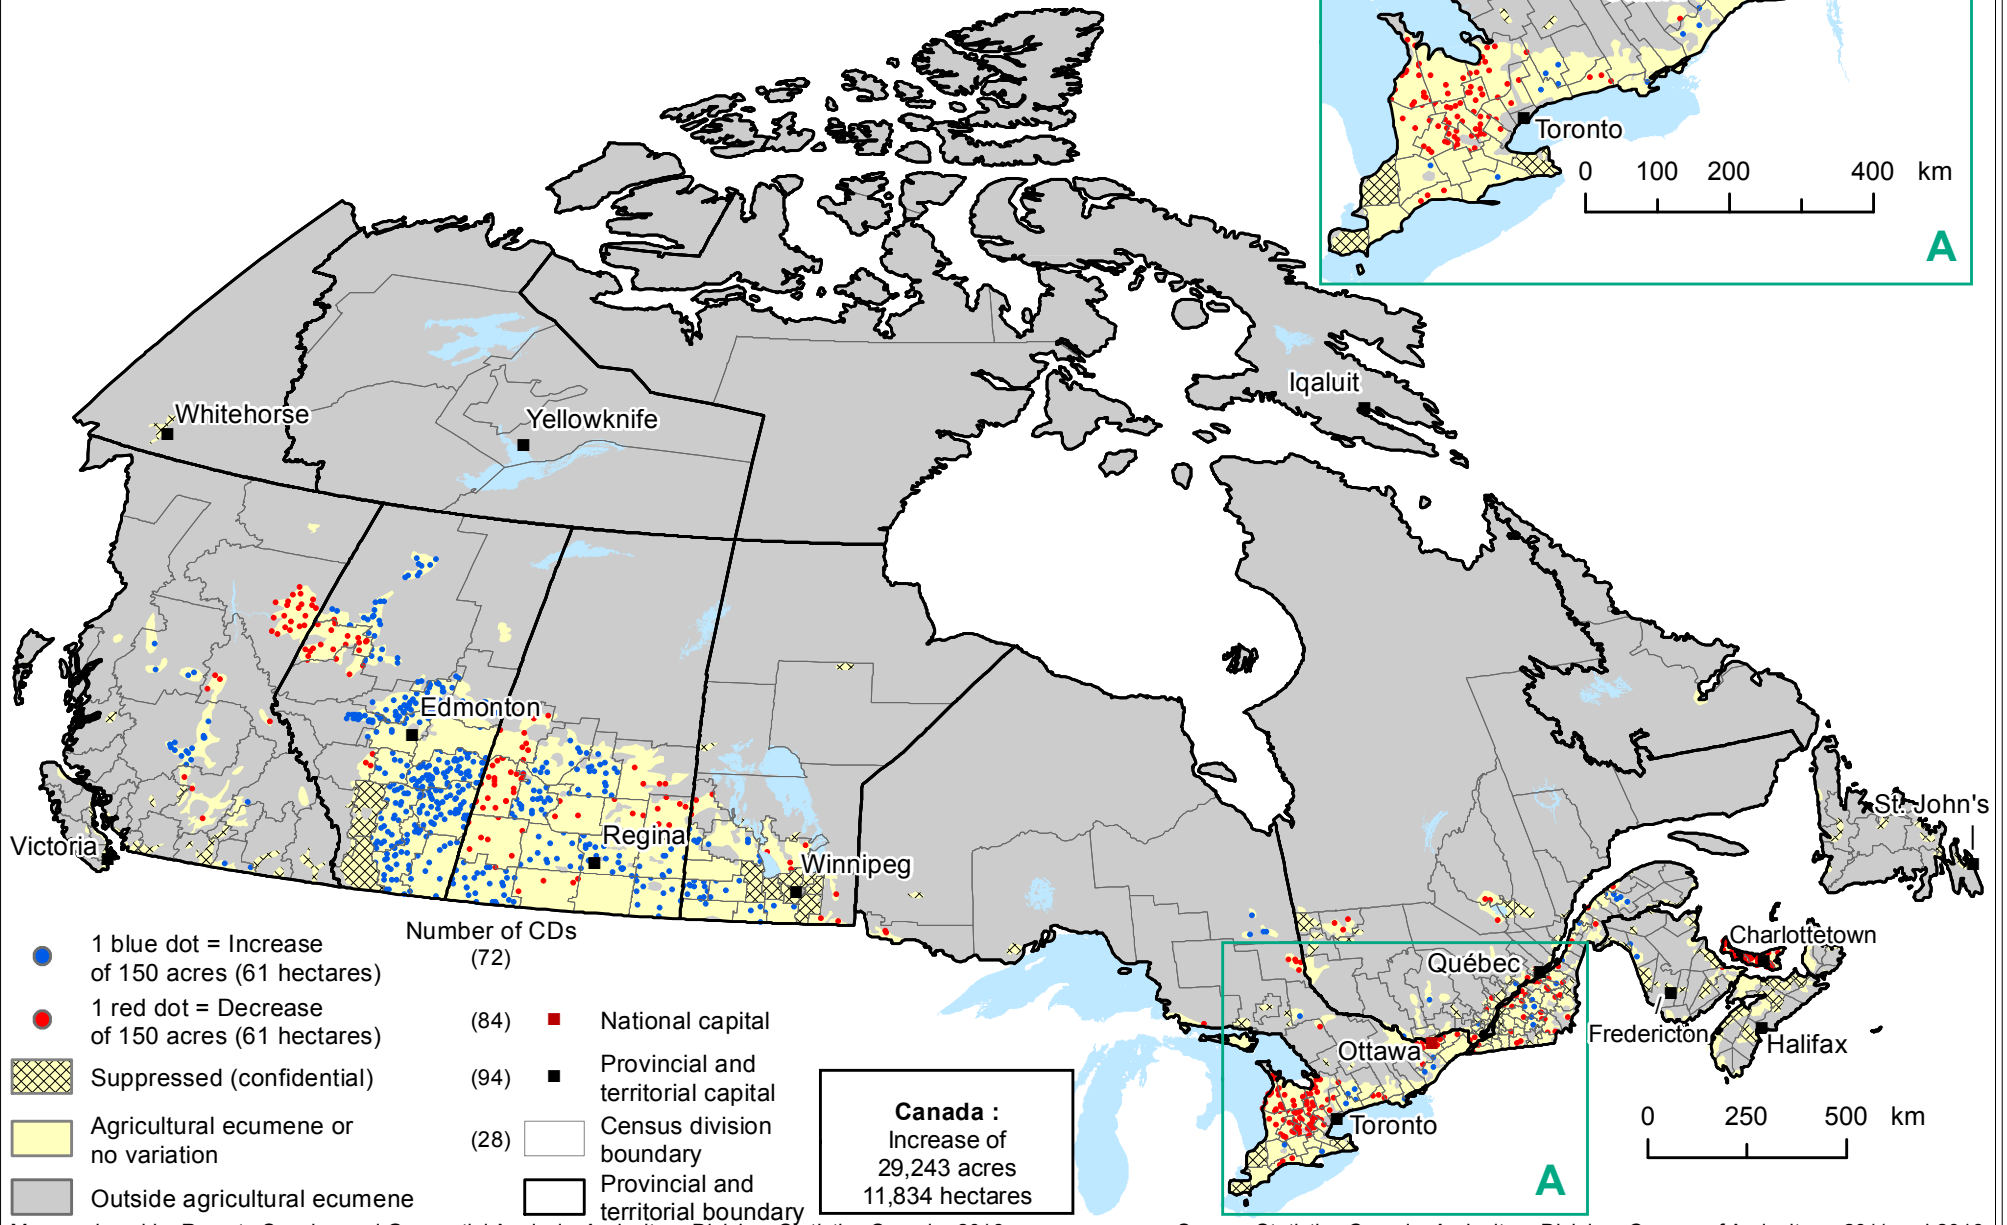

# CANADA

Change in mixed grains area  
by census division (CD) from 2011 to 2016

Map produced by Remote Sensing and Geospatial Analysis, Agriculture Division, Statistics Canada, 2018.

Source: Statistics Canada, Agriculture Division, Census of Agriculture, 2011 and 2016.