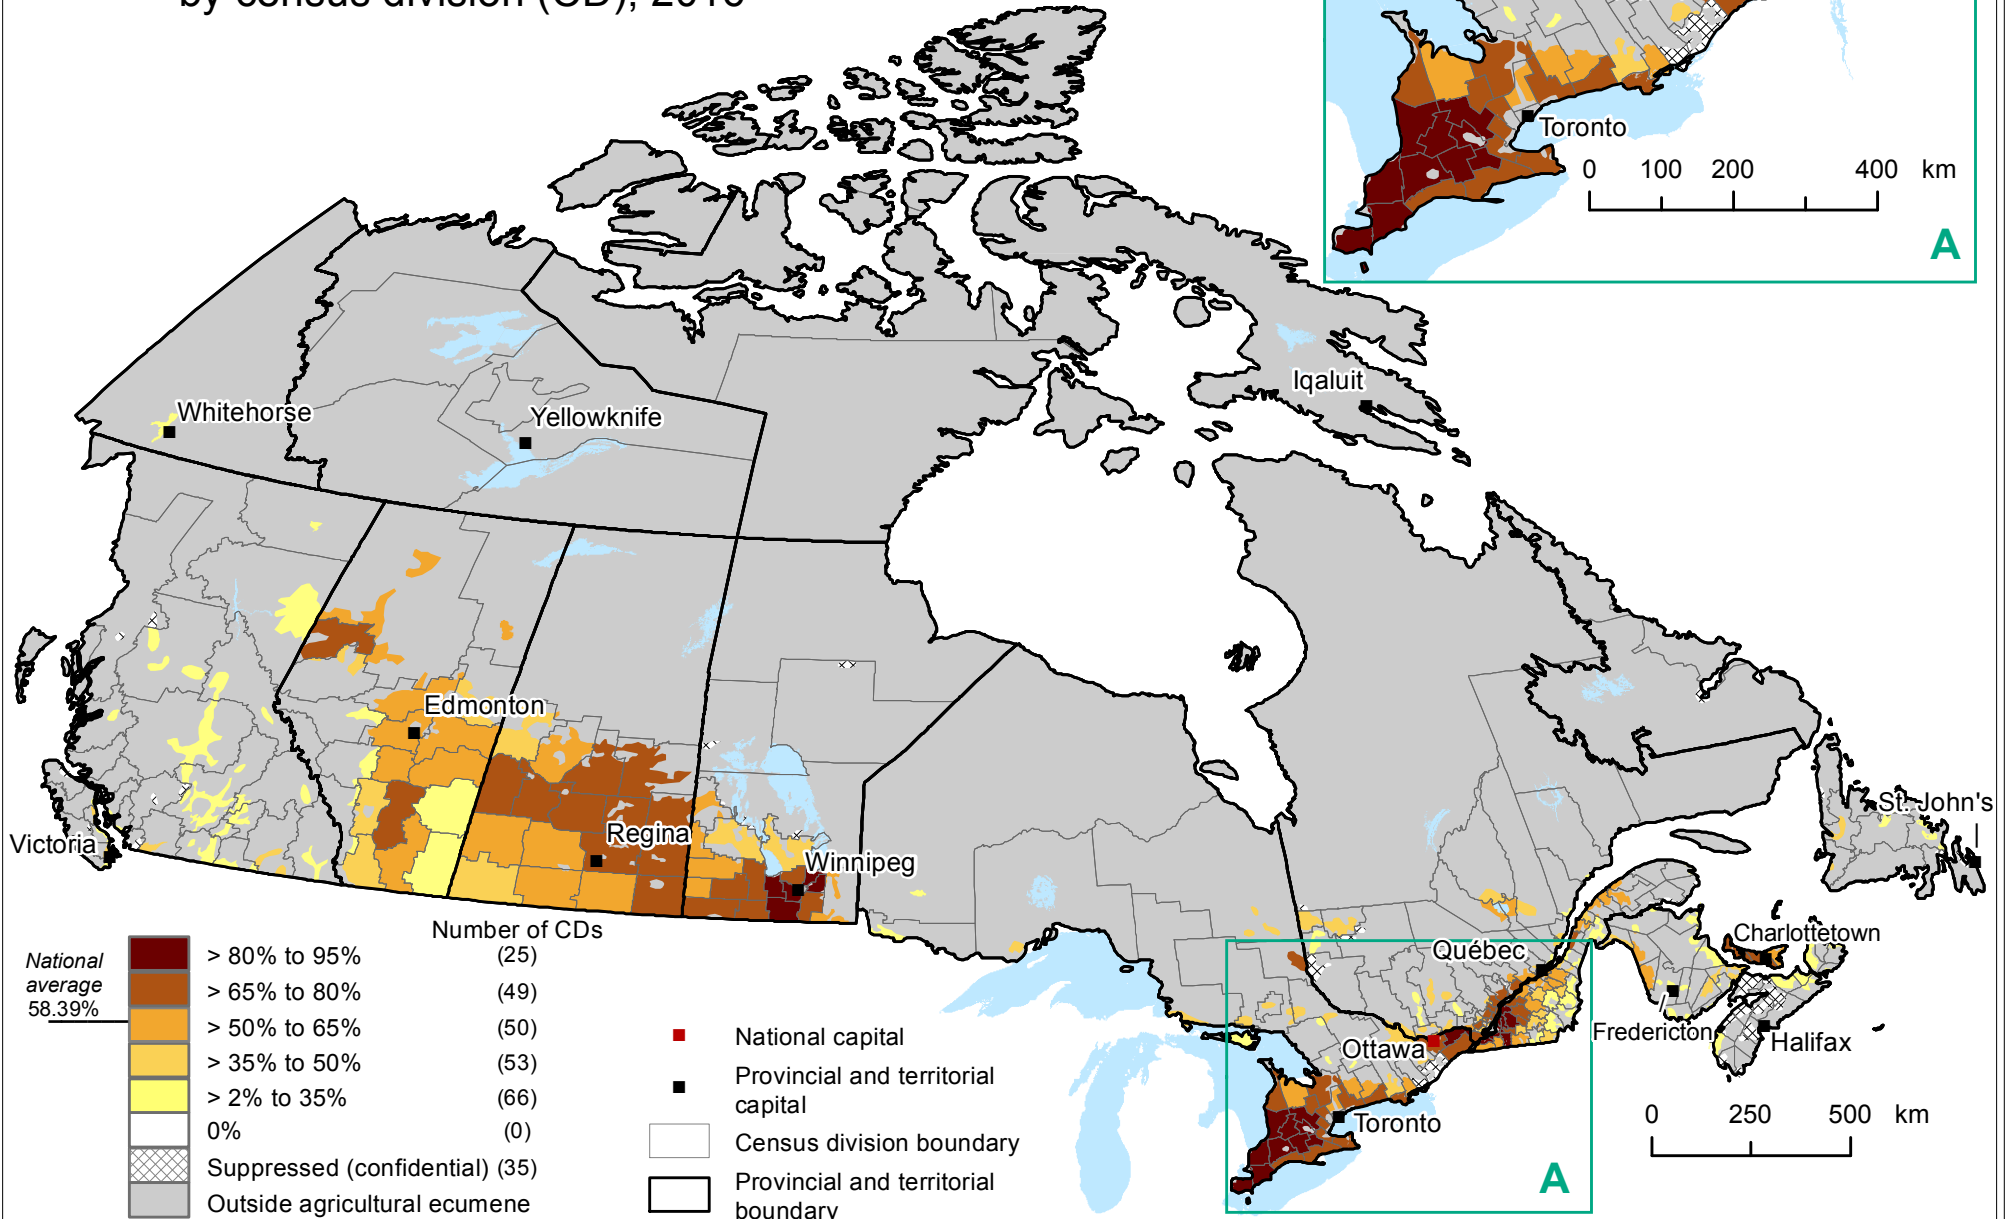

CANADA

Field crop area as a proportion of total farm area by census division (CD), 2016

Map produced by Remote Sensing and Geospatial Analysis, Agriculture Division, Statistics Canada, 2018.

Source: Statistics Canada, Agriculture Division, Census of Agriculture, 2016.