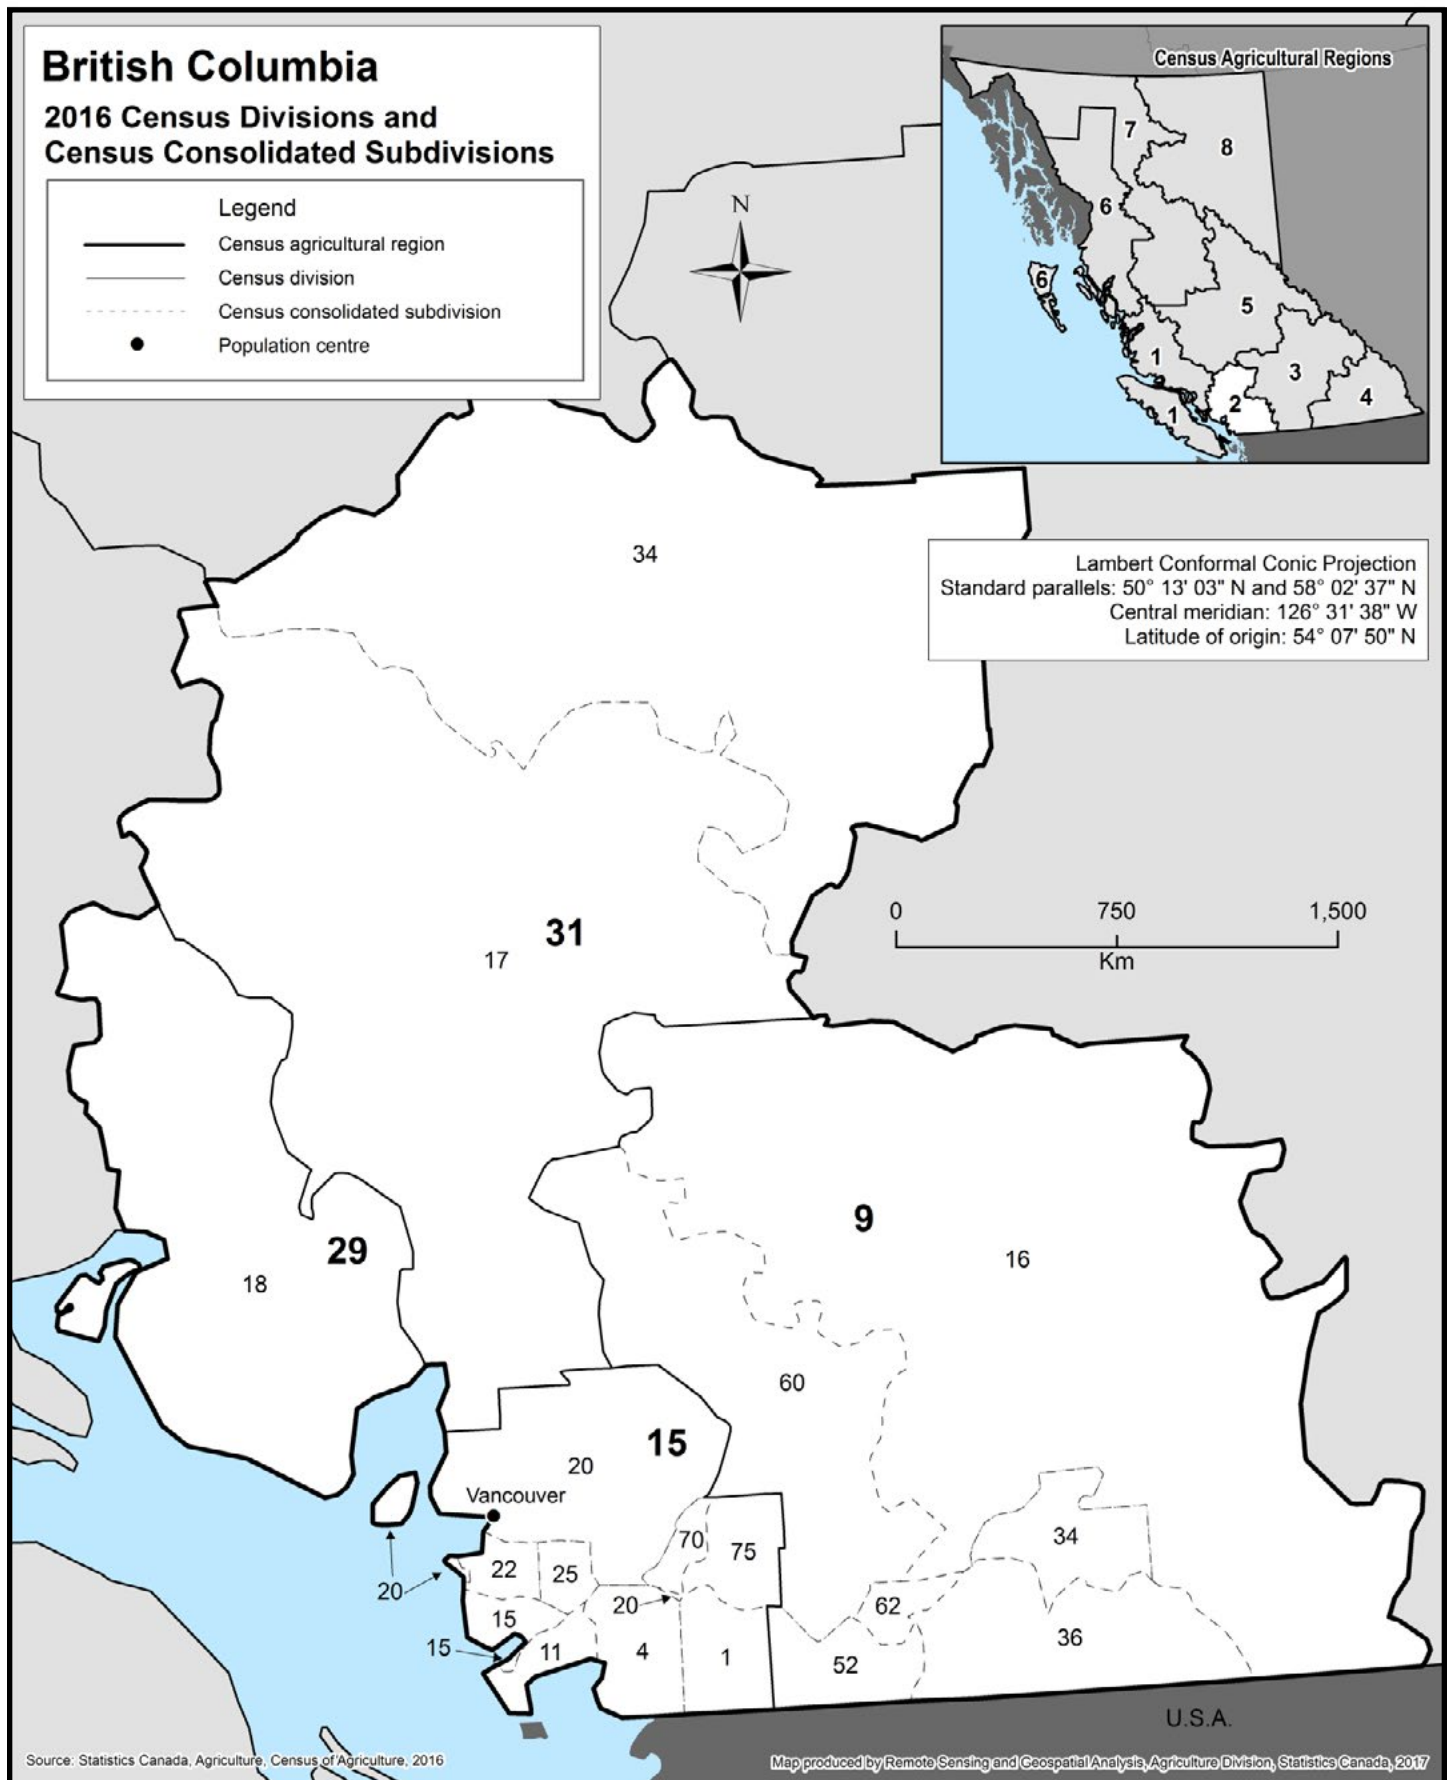

MAP 2B

2016 Census Divisions and Census Consolidated Subdivisions

9 Fraser Valley

- 16 Fraser Valley B
- 34 Fraser Valley D
- 36 Fraser Valley E
- 52 Abbotsford
- 60 Fraser Valley F
- 62 Fraser Valley G

15 Greater Vancouver

- 1 Langley
- 4 Surrey
- 11 Delta
- 15 Richmond
- 20 Greater Vancouver A
- 22 Vancouver
- 25 Burnaby
- 70 Pitt Meadows
- 75 Maple Ridge

29 Sunshine Coast

- 18 Sunshine Coast A

31 Squamish-Lillooet

- 17 Squamish-Lillooet C
- 34 Squamish-Lillooet B