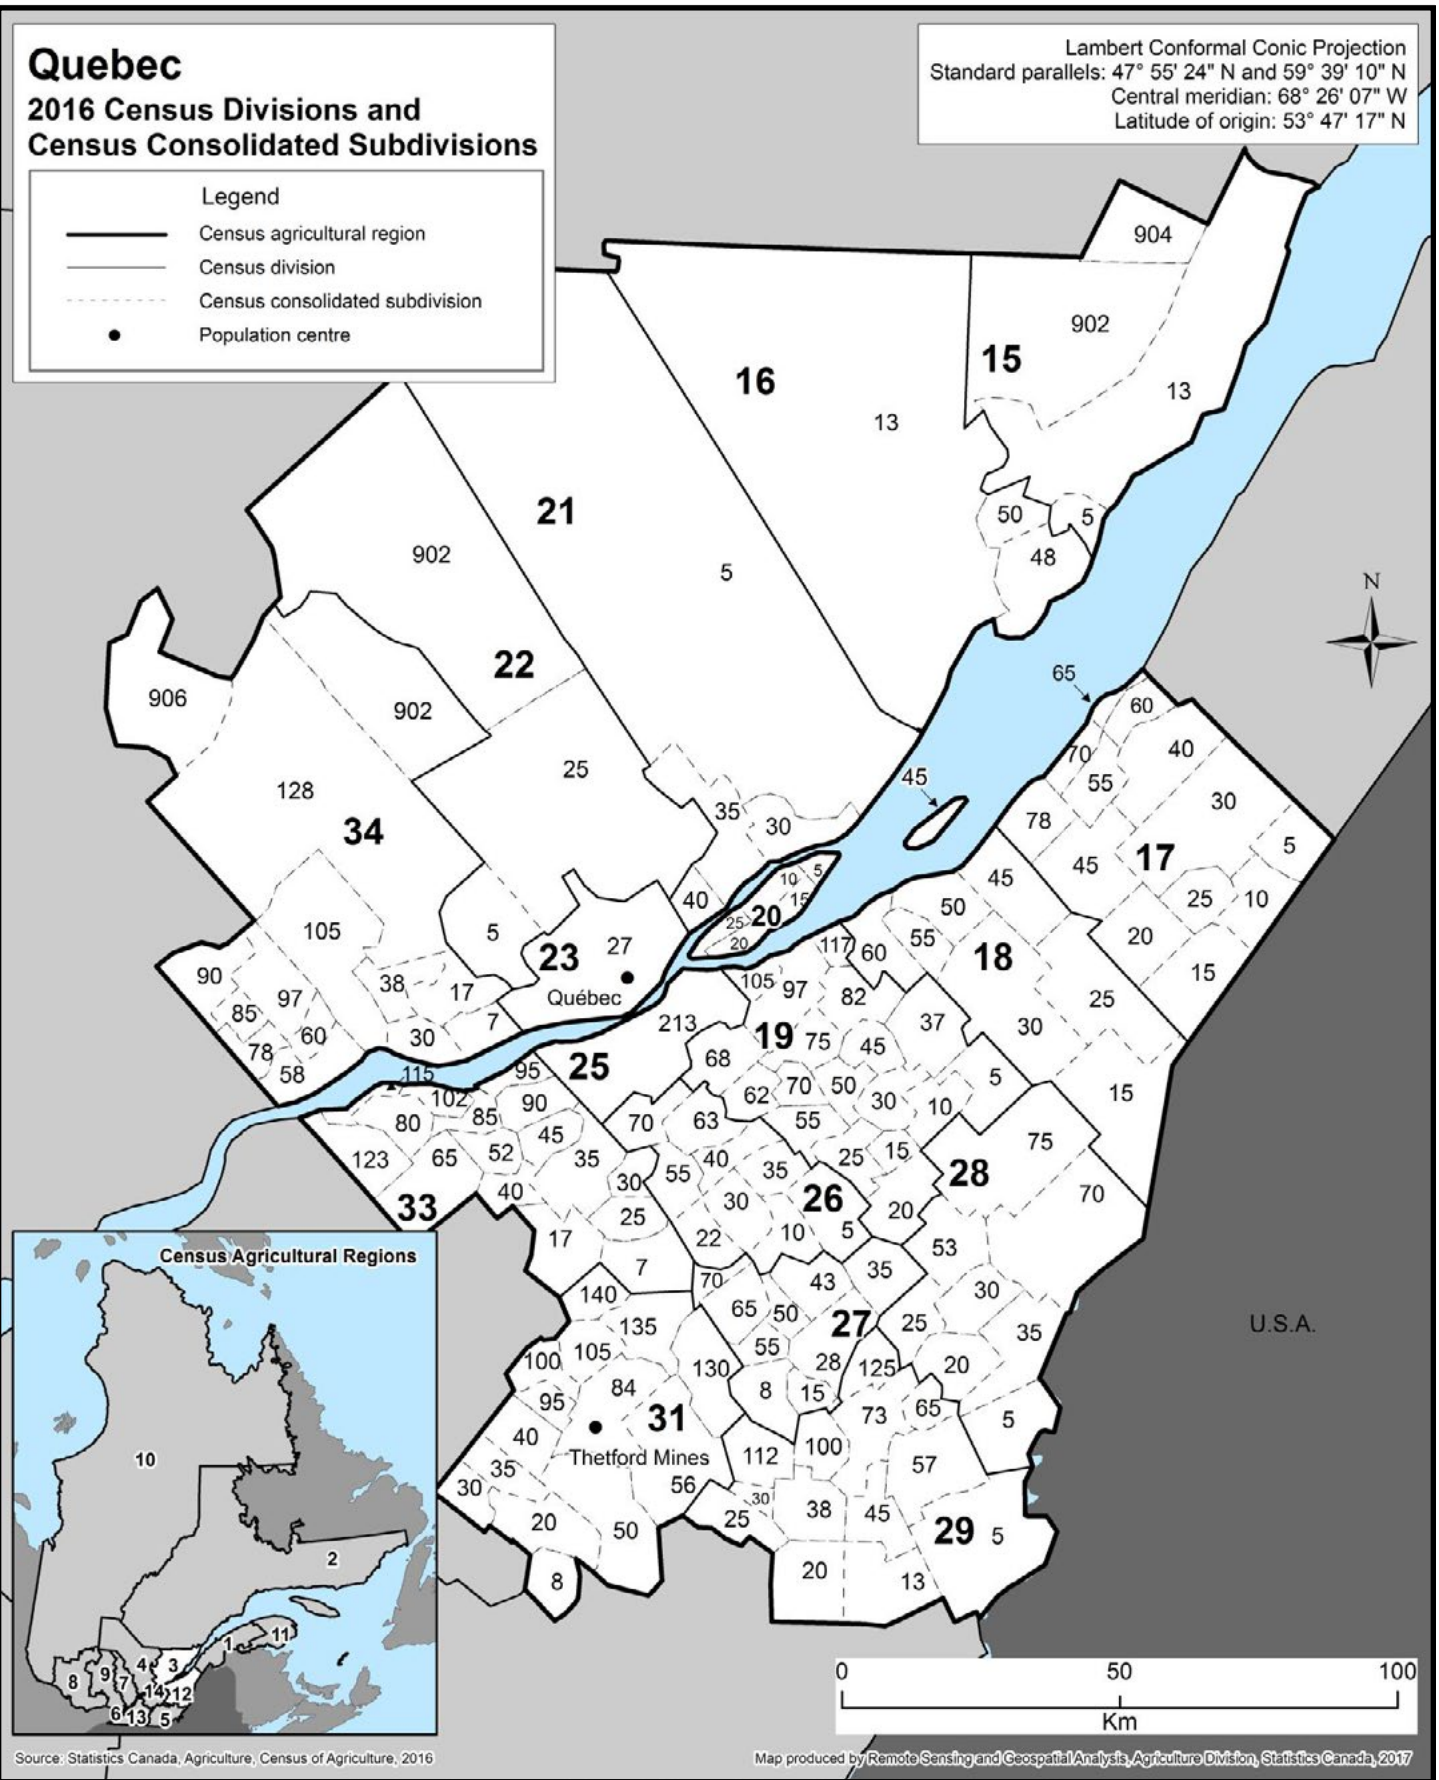

MAP 2C

Quebec 2016 Census Divisions and Census Consolidated Subdivisions

Lambert Conformal Conic Projection
Standard parallels: 47° 55' 24" N and 59° 39' 10" N
Central meridian: 68° 26' 07" W
Latitude of origin: 53° 47' 17" N

Legend

-  Census agricultural region
-  Census division
-  Census consolidated subdivision
-  Population centre

Source: Statistics Canada, Agriculture, Census of Agriculture, 2016

Map produced by Remote Sensing and Geospatial Analysis, Agriculture Division, Statistics Canada, 2017