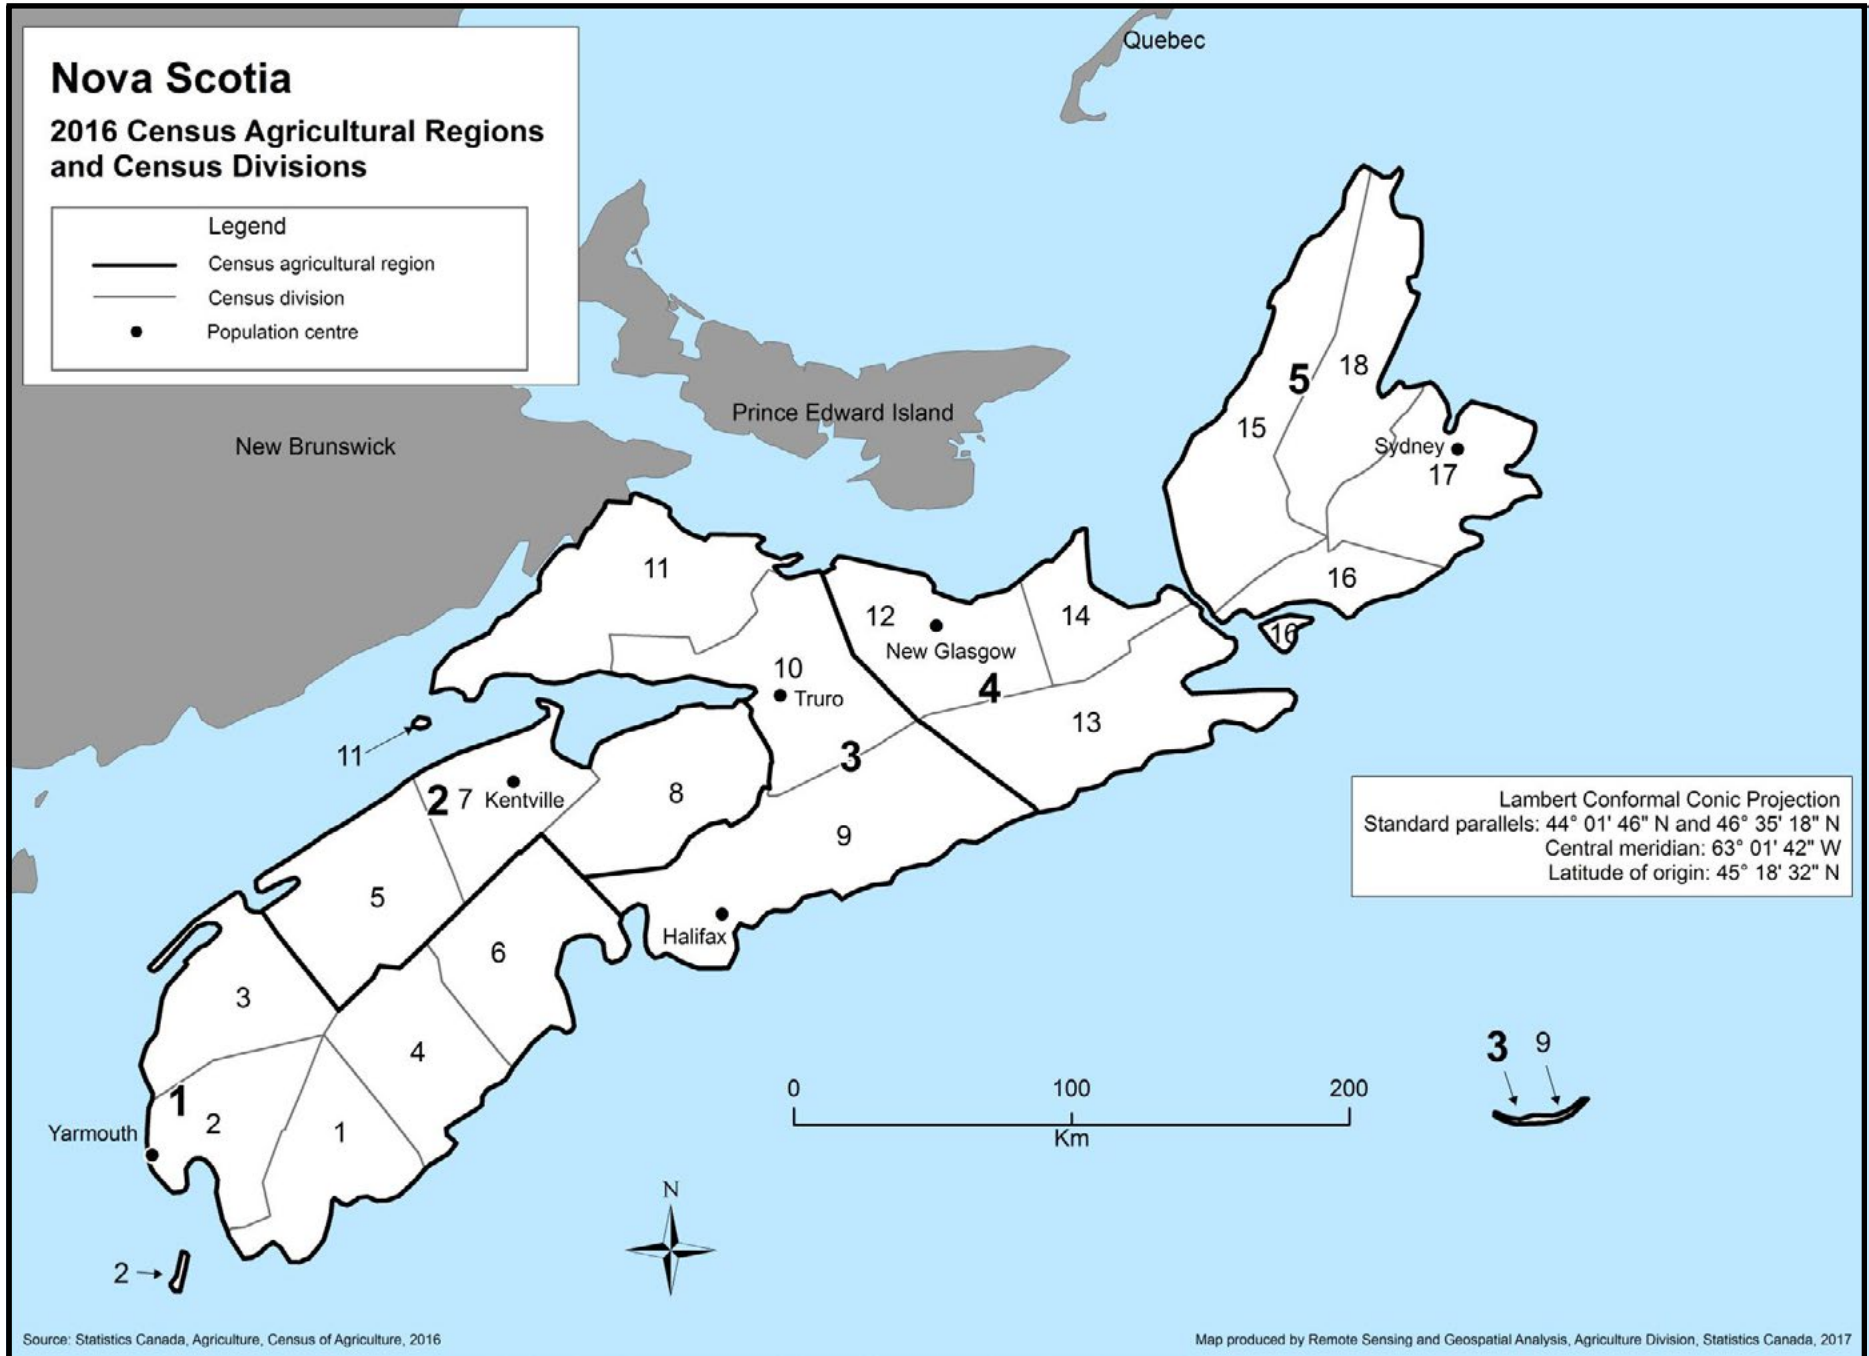

MAP 1

2016 Census Agricultural Regions and Census Divisions

1 Census Agricultural Region 1

- 1 Shelburne
- 2 Yarmouth
- 3 Digby
- 4 Queens
- 6 Lunenburg

2 Census Agricultural Region 2

- 5 Annapolis
- 7 Kings
- 8 Hants

3 Census Agricultural Region 3

- 9 Halifax
- 10 Colchester
- 11 Cumberland

4 Census Agricultural Region 4

- 12 Pictou
- 13 Guysborough
- 14 Antigonish

5 Census Agricultural Region 5

- 15 Inverness
- 16 Richmond
- 17 Cape Breton
- 18 Victoria