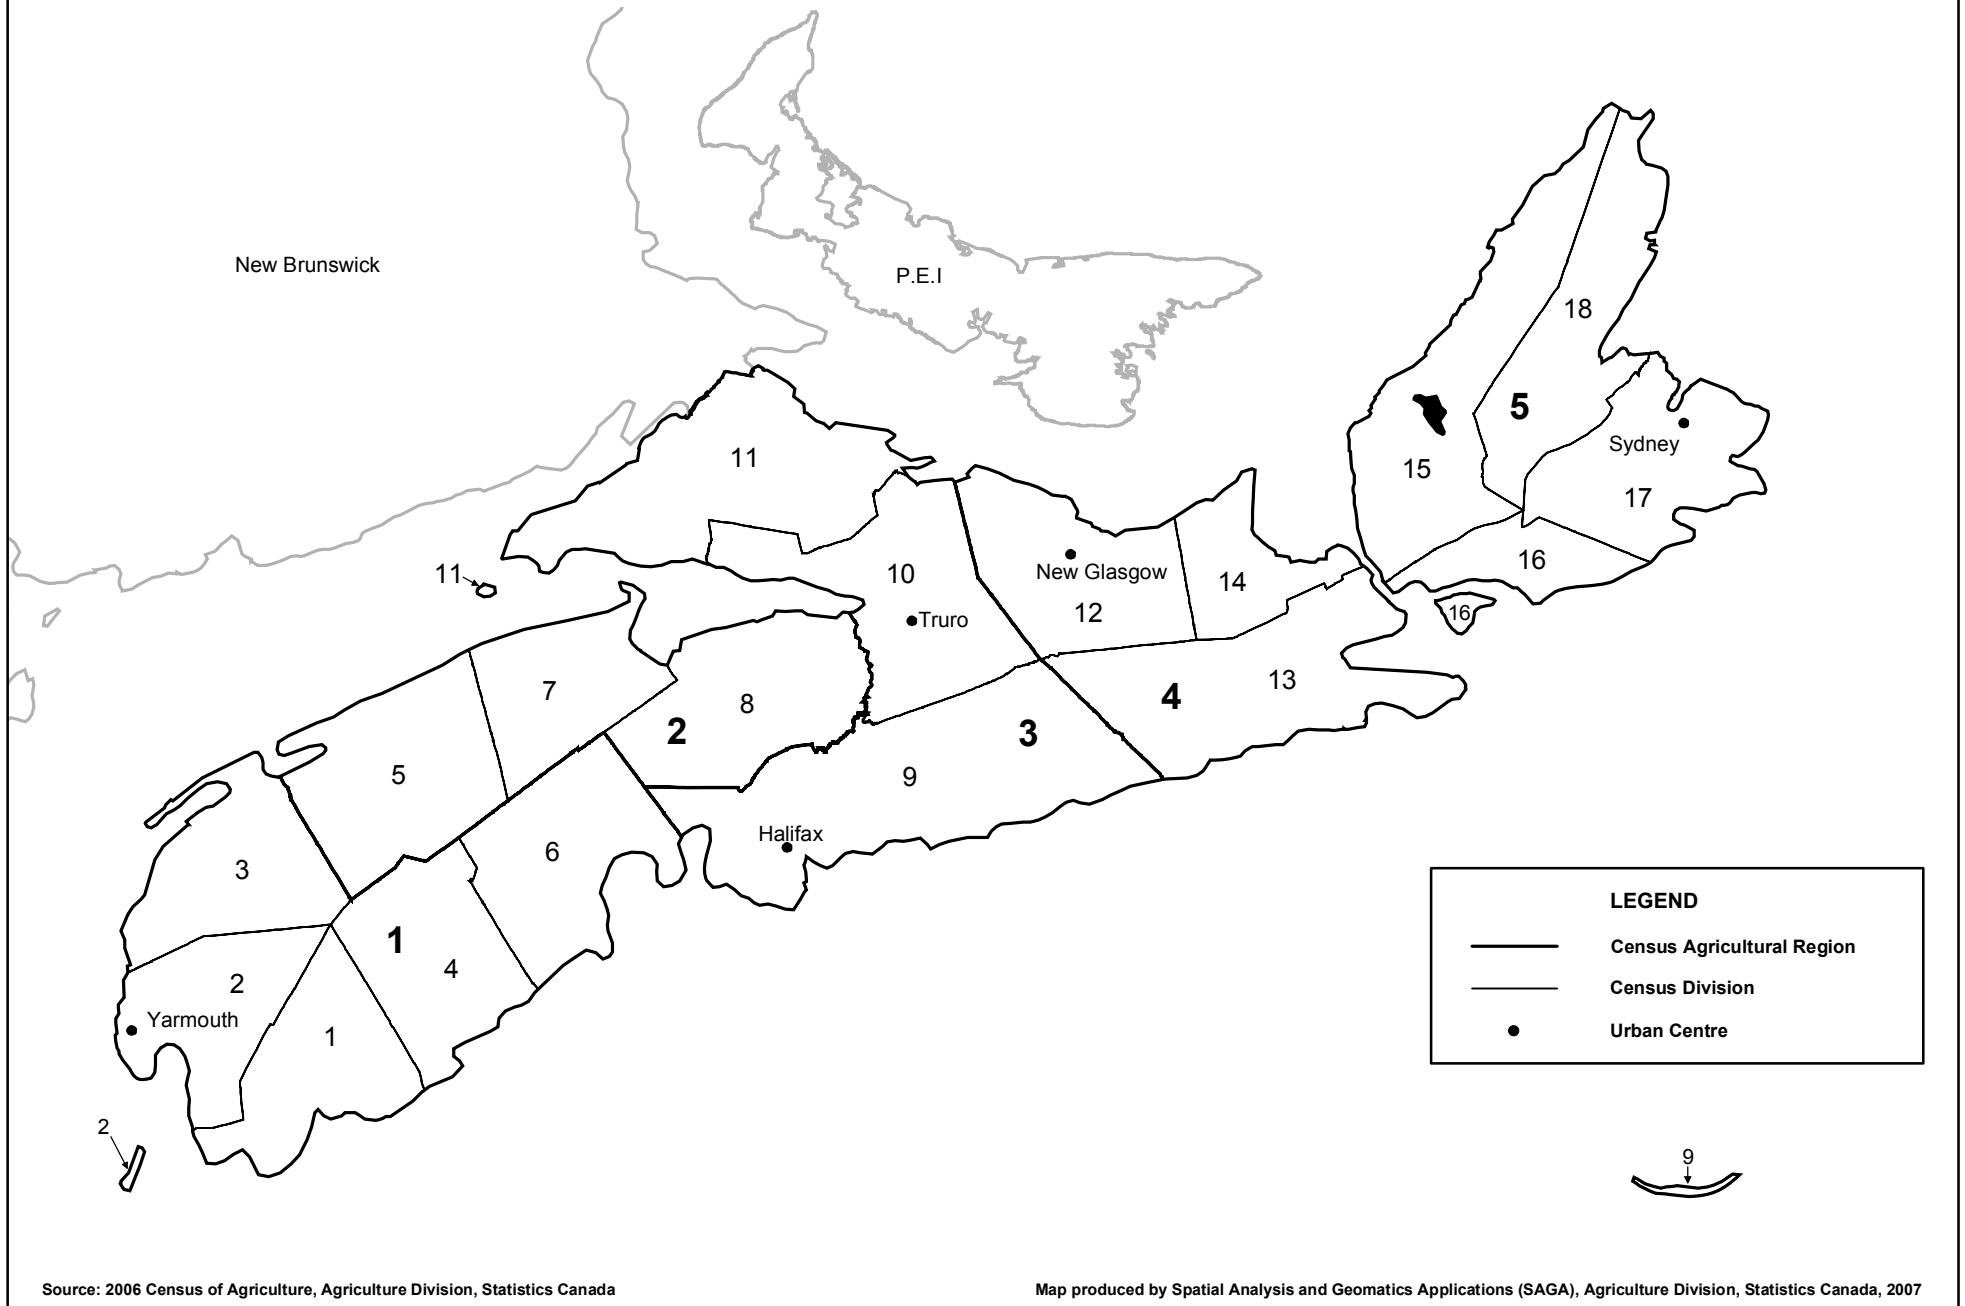

Nova Scotia

2006 Census Agricultural Regions and Census Divisions

Nova Scotia

Map 1

2006 Census Agricultural Regions and Census Divisions

1 Agricultural Region 1

- 1 Shelburne
- 2 Yarmouth
- 3 Digby
- 4 Queens
- 6 Lunenburg

2 Agricultural Region 2

- 5 Annapolis
- 7 Kings
- 8 Hants

3 Agricultural Region 3

- 9 Halifax
- 10 Colchester
- 11 Cumberland

4 Agricultural Region 4

- 12 Pictou
- 13 Guysborough
- 14 Antigonish

5 Agricultural Region 5

- 15 Inverness
- 16 Richmond
- 17 Cape Breton
- 18 Victoria