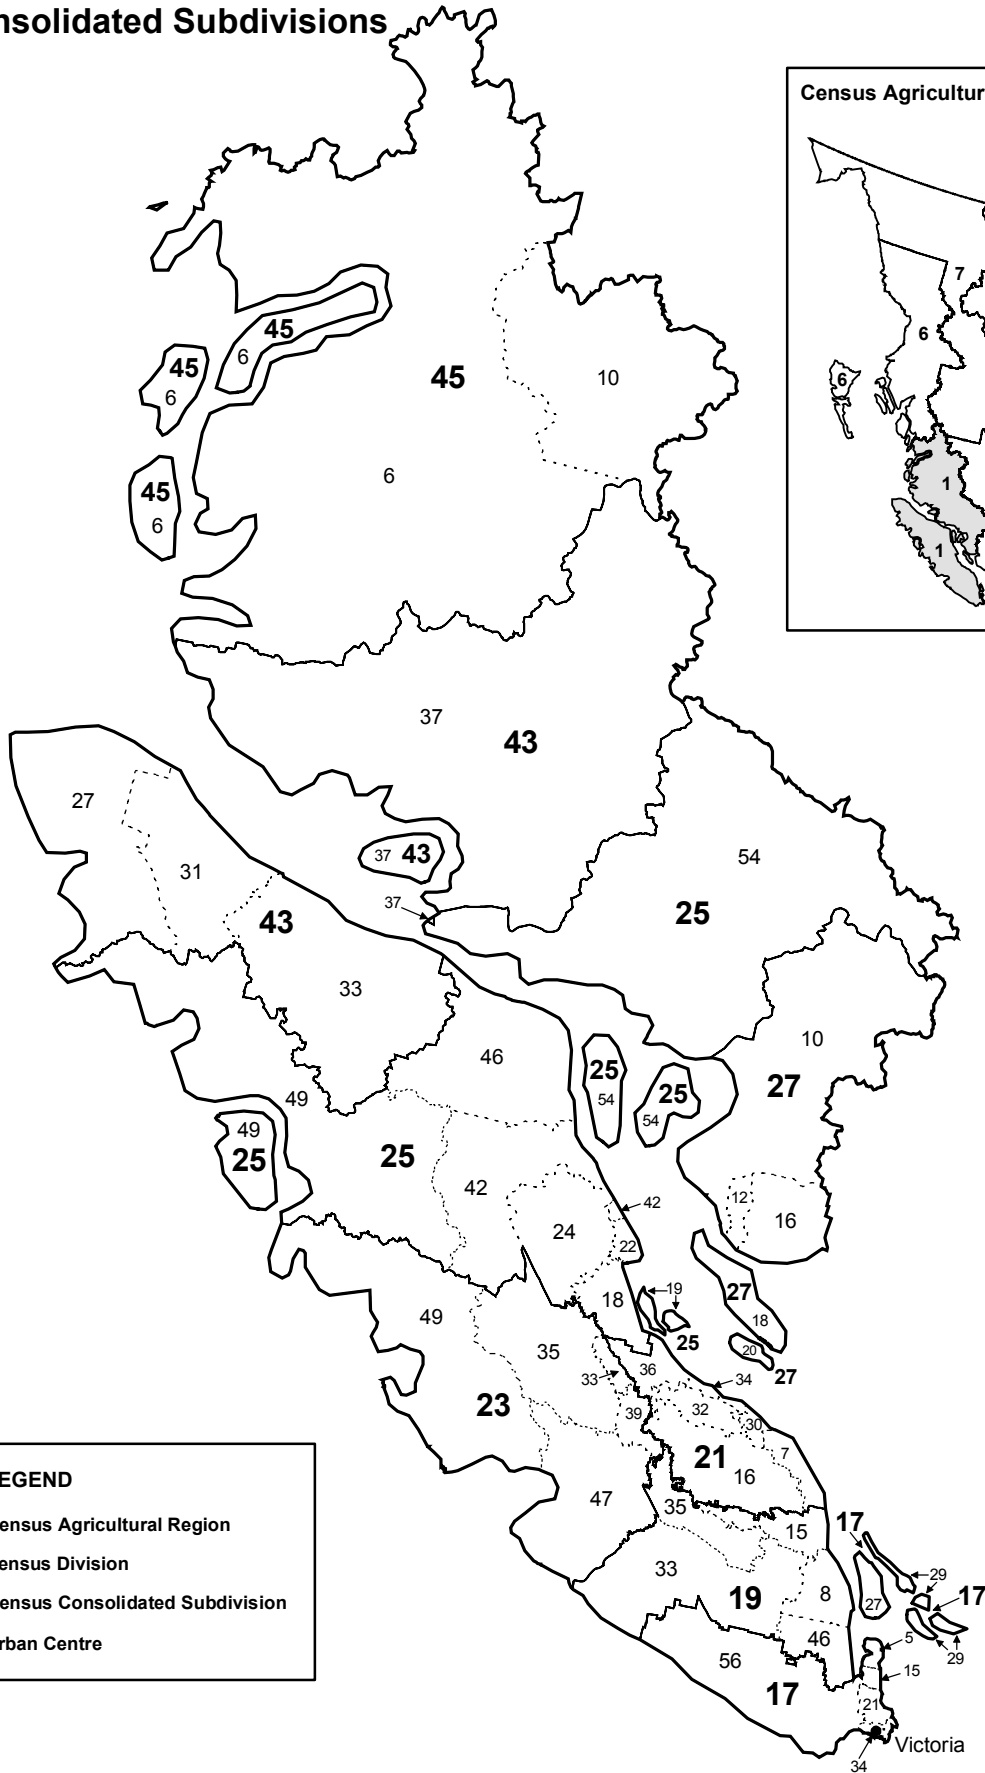

British Columbia

2006 Census Divisions and Census Consolidated Subdivisions

LEGEND

- Census Agricultural Region
- Census Division
- Census Consolidated Subdivision
- Urban Centre

2006 Census Divisions and Census Consolidated Subdivisions

17 Capital*

- 5 North Saanich
- 15 Central Saanich
- 21 Saanich
- 27 Capital F
- 29 Capital G
- 34 Victoria
- 56 Capital H (Part 2)

19 Cowichan Valley*

- 8 North Cowichan
- 15 Cowichan Valley G
- 33 Cowichan Valley F
- 35 Cowichan Valley I
- 46 Cowichan Valley B

21 Nanaimo

- 7 Nanaimo
- 16 Nanaimo C
- 30 Nanaimo E
- 32 Nanaimo F
- 34 Nanaimo G
- 36 Nanaimo H

23 Alberni-Clayoquot*

- 33 Alberni-Clayoquot B
- 35 Alberni-Clayoquot D
- 39 Alberni-Clayoquot F
- 47 *Alberni-Clayoquot A*
- 49 Alberni-Clayoquot C

45 Central Coast*

- 6 Central Coast A
- 10 Central Coast C

* To protect data confidentiality, the data for some or all geographic areas in this Census Division have been combined with another Census Consolidated Subdivision or Census Division. For more detail, see the Geographic area amalgamations page accessible from the Reference maps page.