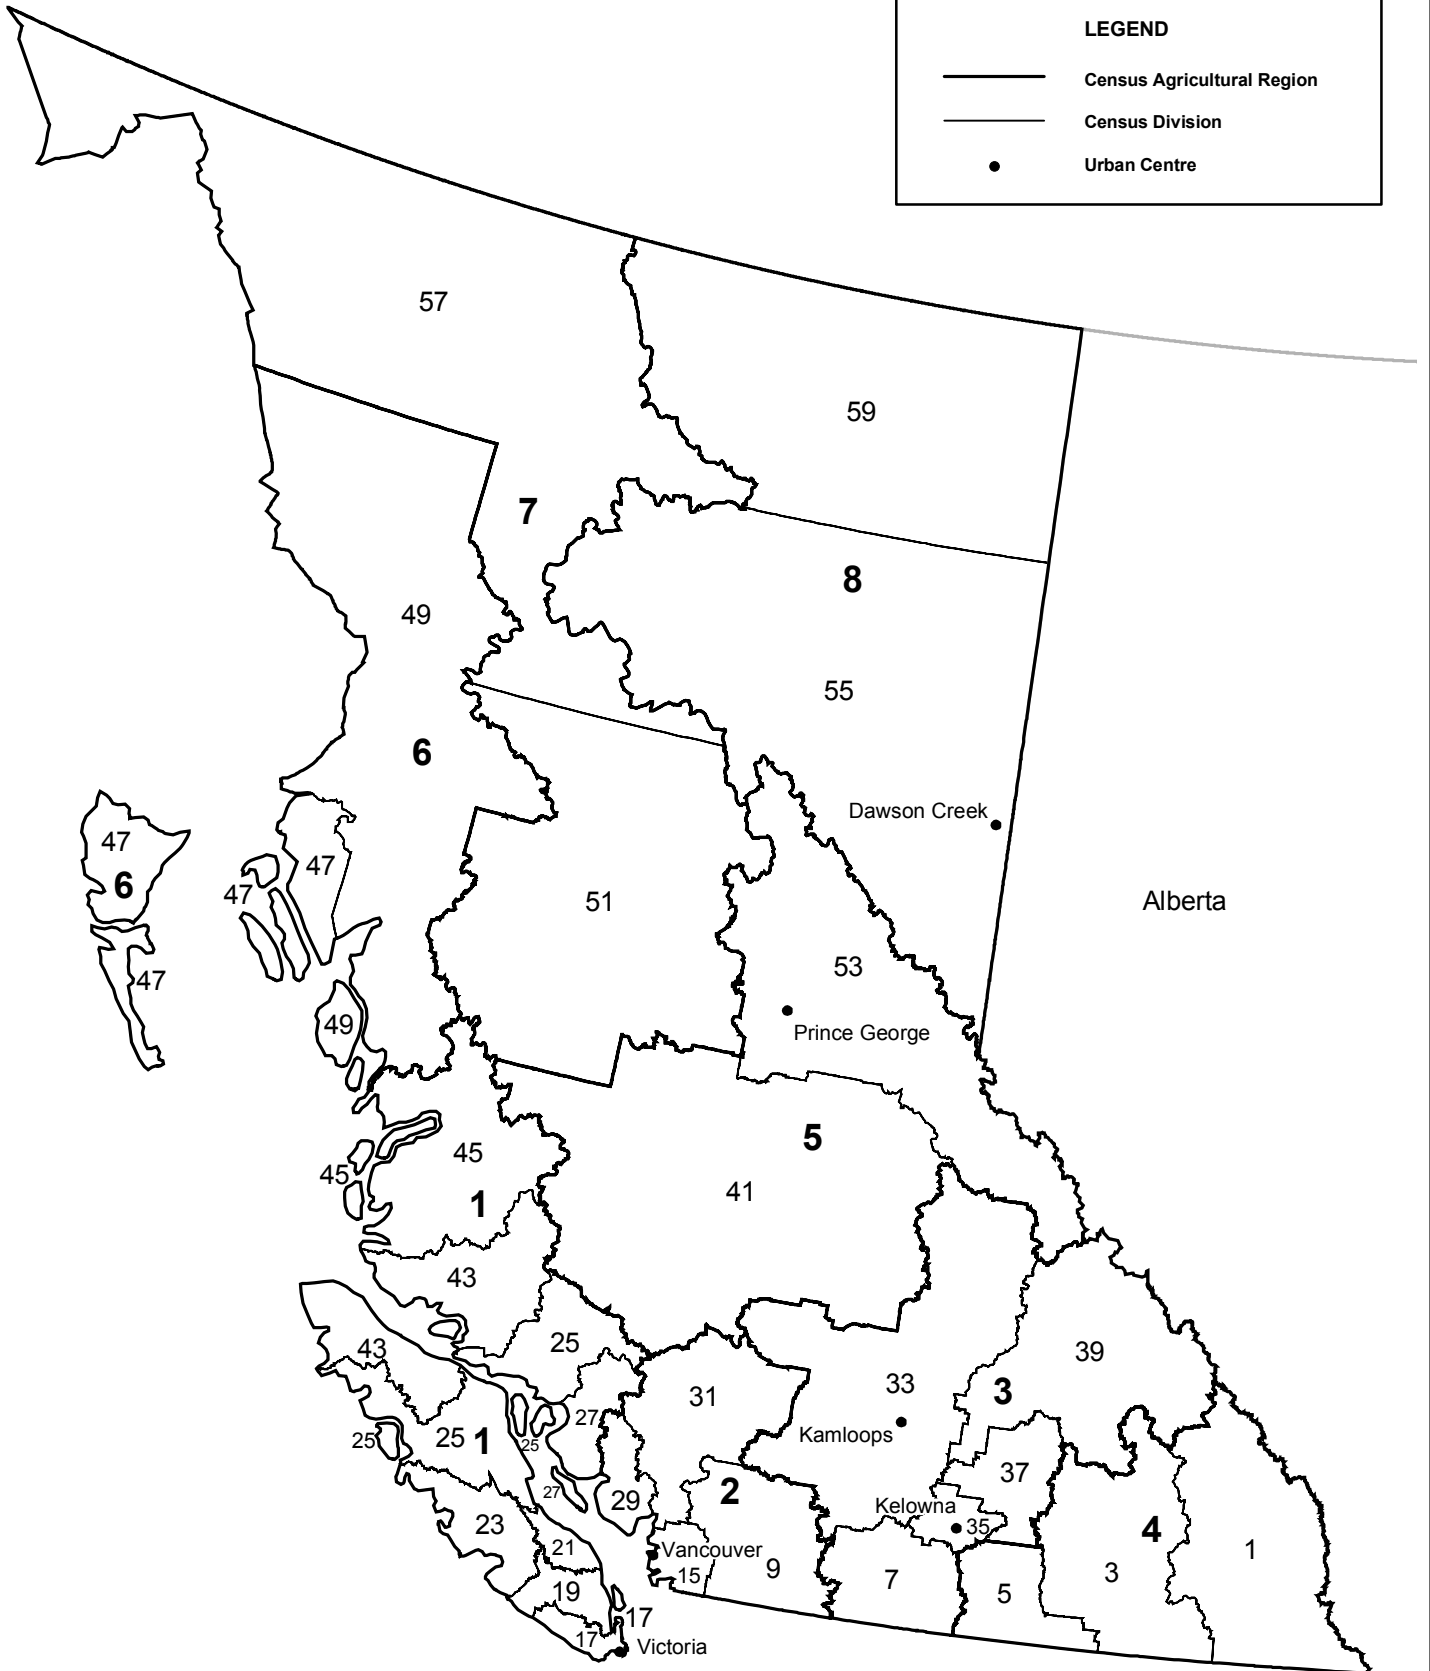

British Columbia

2006 Census Agricultural Regions and Census Divisions

LEGEND

- Census Agricultural Region
- Census Division
- Urban Centre

British Columbia

Map 1

2006 Census Agricultural Regions and Census Divisions

1 Vancouver Island-Coast

- 17 Capital
- 19 Cowichan Valley
- 21 Nanaimo
- 23 Alberni-Clayoquot
- 25 Comox-Strathcona
- 27 Powell River
- 43 Mount Waddington
- 45 Central Coast

2 Lower Mainland-Southwest

- 9 Fraser Valley
- 15 Greater Vancouver
- 29 Sunshine Coast
- 31 Squamish-Lillooet

3 Thompson-Okanagan

- 7 Okanagan-Similkameen
- 33 Thompson-Nicola
- 35 Central Okanagan
- 37 North Okanagan
- 39 Columbia-Shuswap

8 Peace River

- 55 Peace River
- 59 Northern Rockies